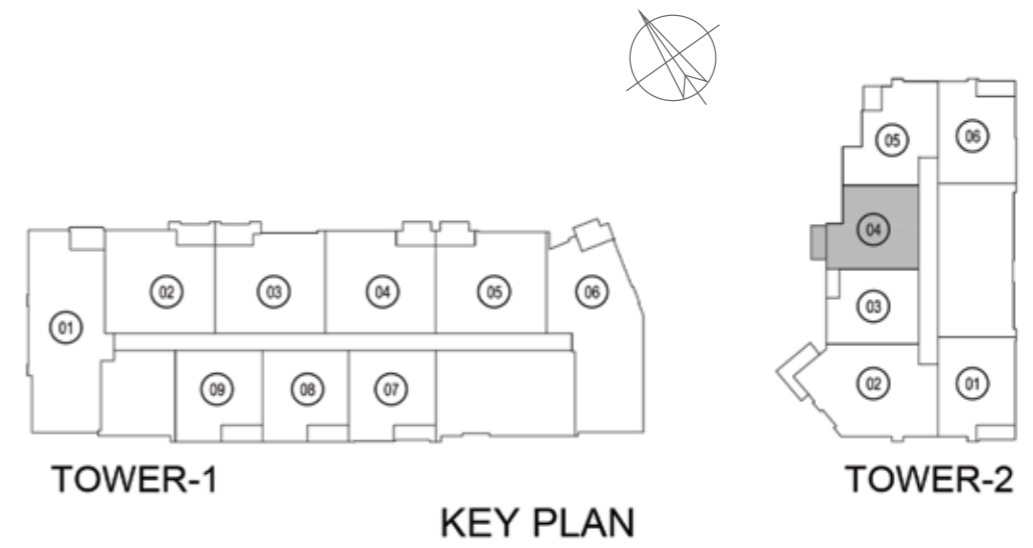

1 Bedroom - Type - 04
Unit 04 Tower 2, Levels: L02-L20

	Sq.ft.	Sq.m.
Unit Area	750.573	69.73
Balcony Area	59.094	5.49
Total Area	809.667	75.22