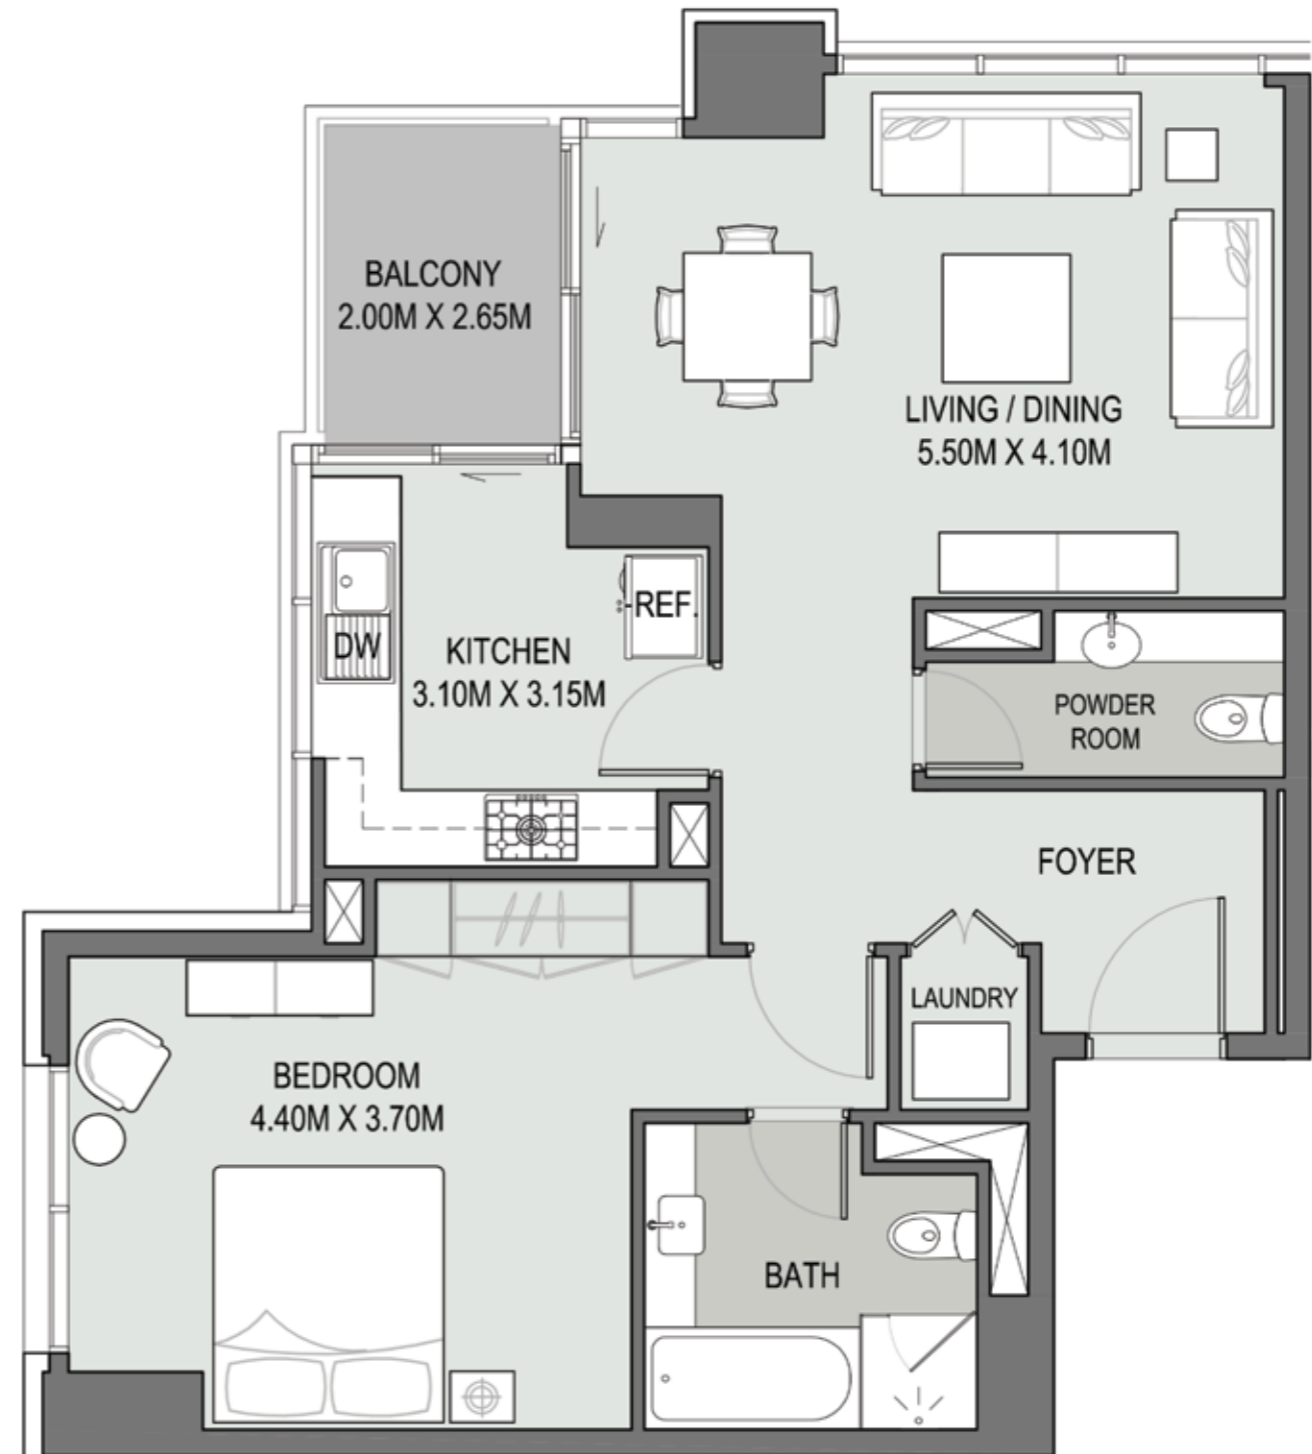

### FLOOR PLANS

- One-Bedroom Unit
- Two-Bedroom Unit
- Three-Bedroom Unit

## 1 Bedroom - Type - 02M

Unit 06 Tower 2, Levels: L02-L20

	Sq.ft.	Sq.m.
Unit Area	805.793	74.86
Balcony Area	53.712	4.99
Total Area	859.505	79.85

### 1 Bedroom - Type - 03

Unit 03 Tower 2, Levels: L02-L20

	Sq.ft.	Sq.m.
Unit Area	752.834	69.94
Balcony Area	63.184	5.87
Total Area	816.018	75.81

**1 Bedroom - Type - 04**  
 Unit 04 Tower 2, Levels: L02-L20

	Sq.ft.	Sq.m.
Unit Area	750.573	69.73
Balcony Area	59.094	5.49
Total Area	809.667	75.22

**1 Bedroom - Type - 05**  
 Unit 05 Tower 2, Levels: L02-L20

	Sq.ft.	Sq.m.
Unit Area	827.321	76.86
Balcony Area	54.573	5.07
Total Area	881.894	81.93