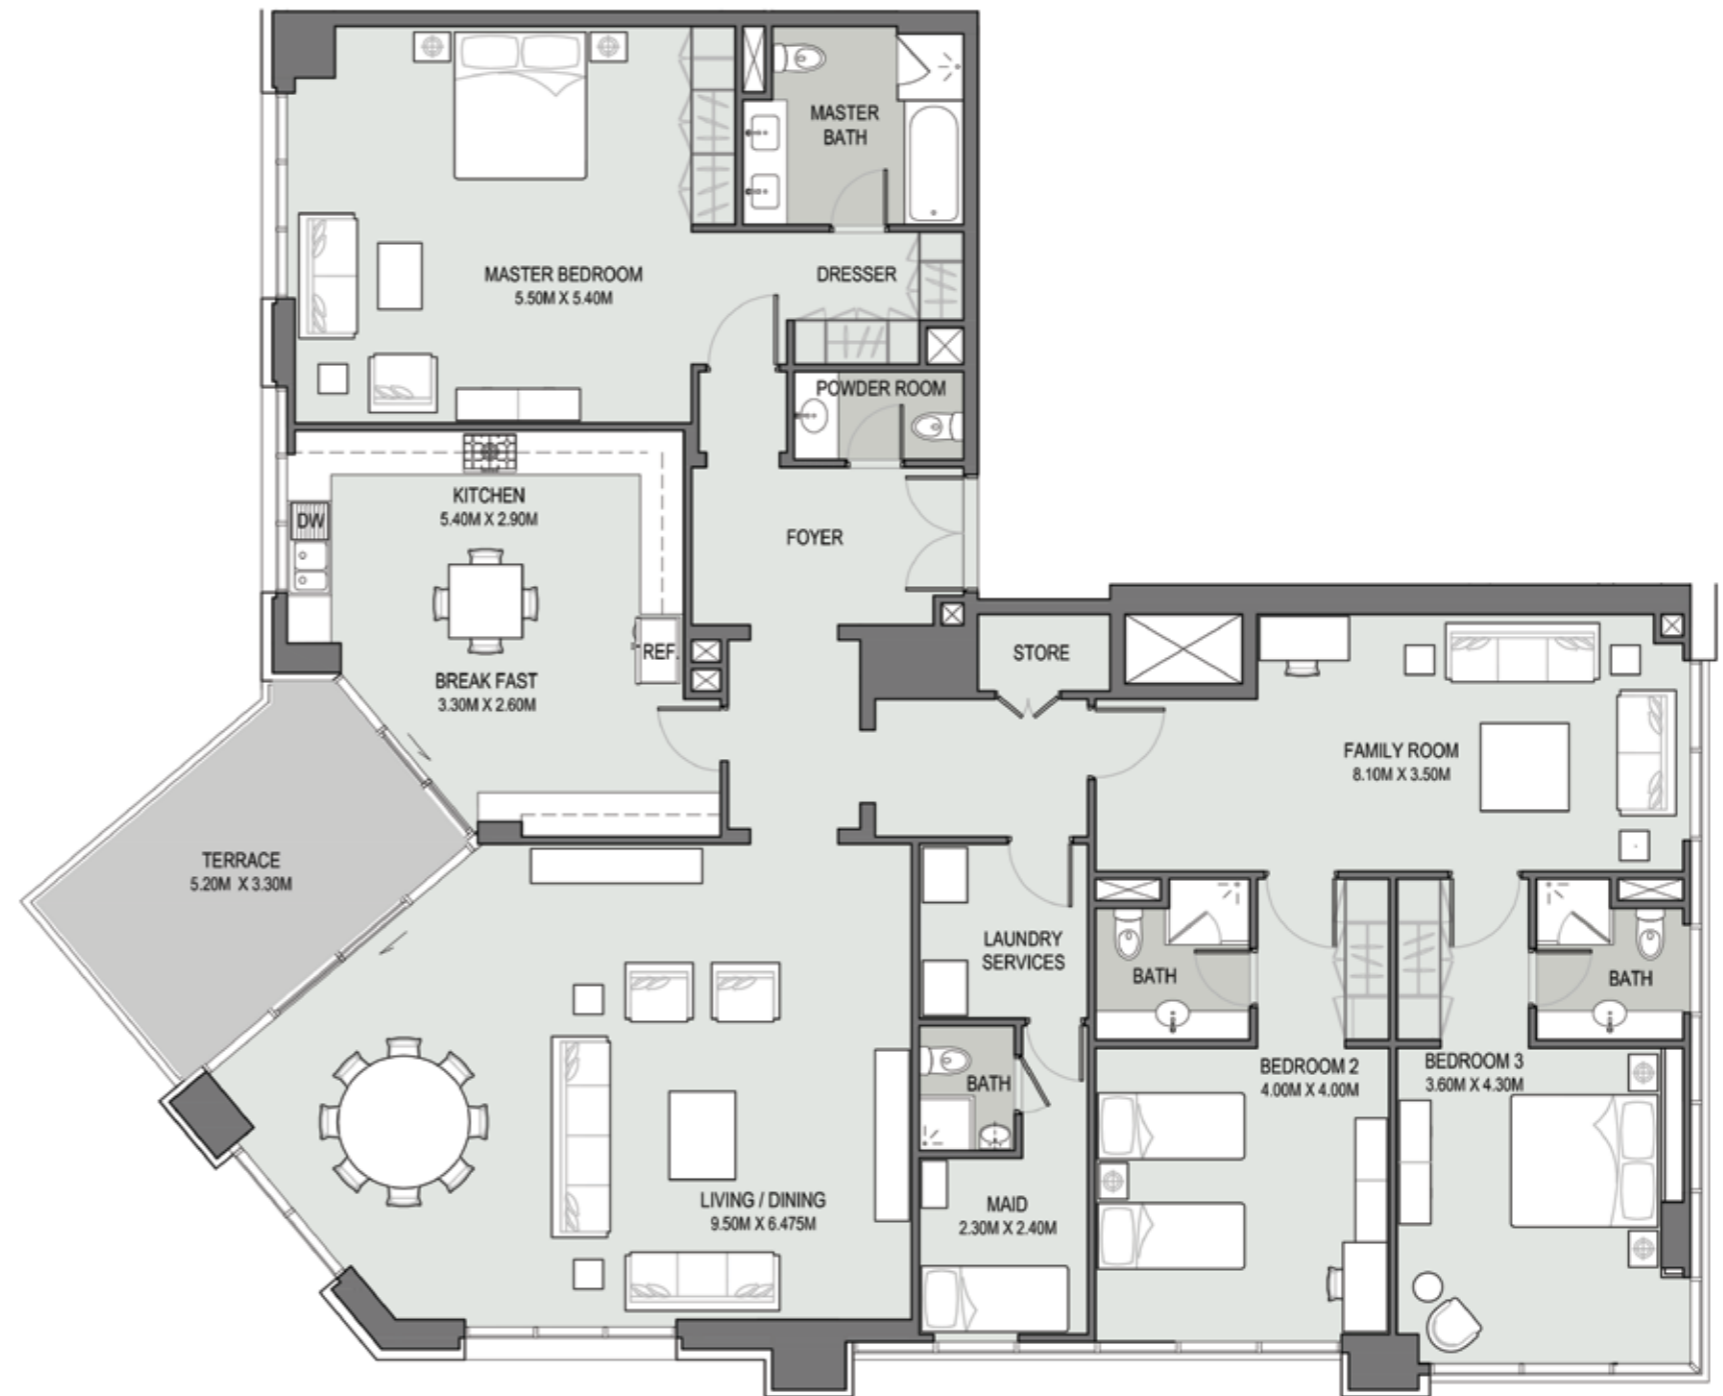

3 Bedroom Penthouse- Type - 04
Unit 01 Tower 2, Level: L21

	Sq.ft.	Sq.m.
Unit Area	2818.015	261.80
Balcony Area	176.744	16.42
Total Area	2994.759	278.22