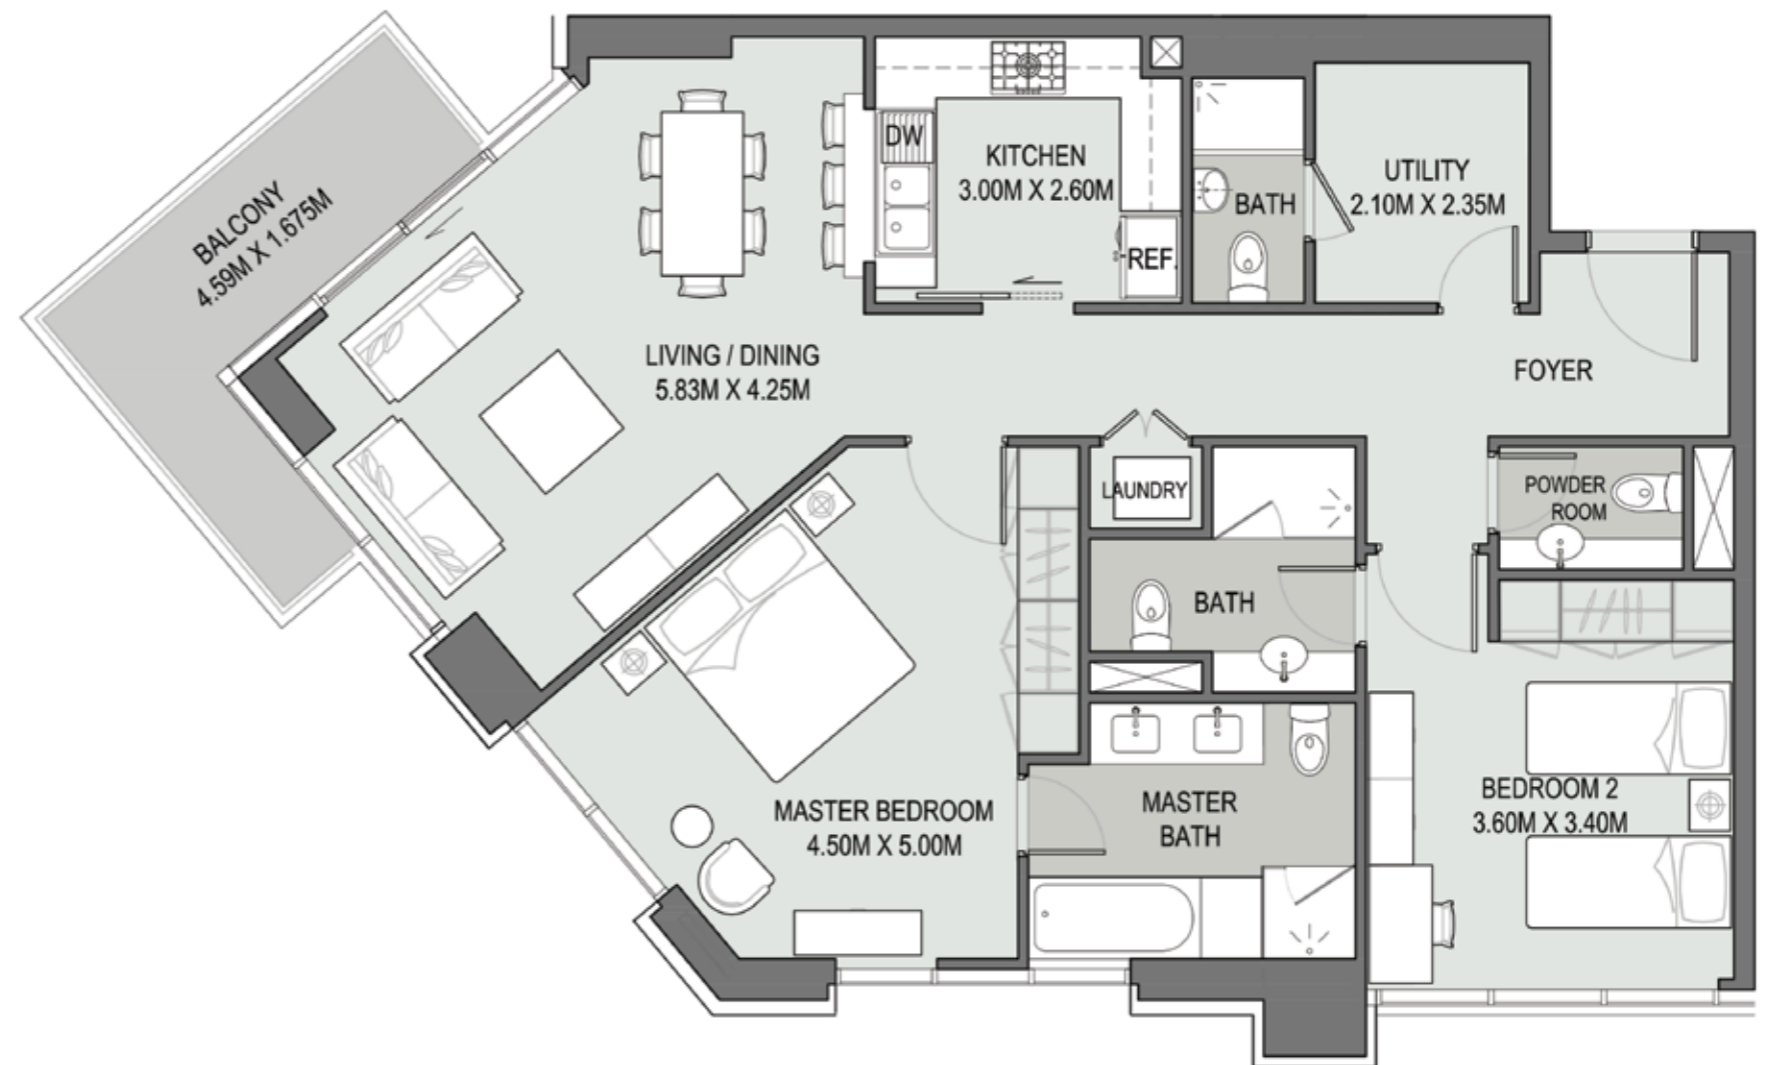

### FLOOR PLANS

- One-Bedroom Unit
- Two-Bedroom Unit
- Three-Bedroom Unit

### 1 Bedroom - Type - 03

Unit 03 Tower 2, Levels: L02-L20

	Sq.ft.	Sq.m.
Unit Area	752.834	69.94
Balcony Area	63.184	5.87
Total Area	816.018	75.81

**1 Bedroom - Type - 04**  
 Unit 04 Tower 2, Levels: L02-L20

	Sq.ft.	Sq.m.
Unit Area	750.573	69.73
Balcony Area	59.094	5.49
Total Area	809.667	75.22

**1 Bedroom - Type - 05**  
 Unit 05 Tower 2, Levels: L02-L20

	Sq.ft.	Sq.m.
Unit Area	827.321	76.86
Balcony Area	54.573	5.07
Total Area	881.894	81.93

**2 Bedroom - Type - 02**  
 Unit 02 Tower 2, Levels: L02-L20

	Sq.ft.	Sq.m.
Unit Area	1212.349	112.63
Balcony Area	96.553	8.97
Total Area	1308.902	121.60

**3 Bedroom Penthouse- Type - 04**  
 Unit 01 Tower 2, Level: L21