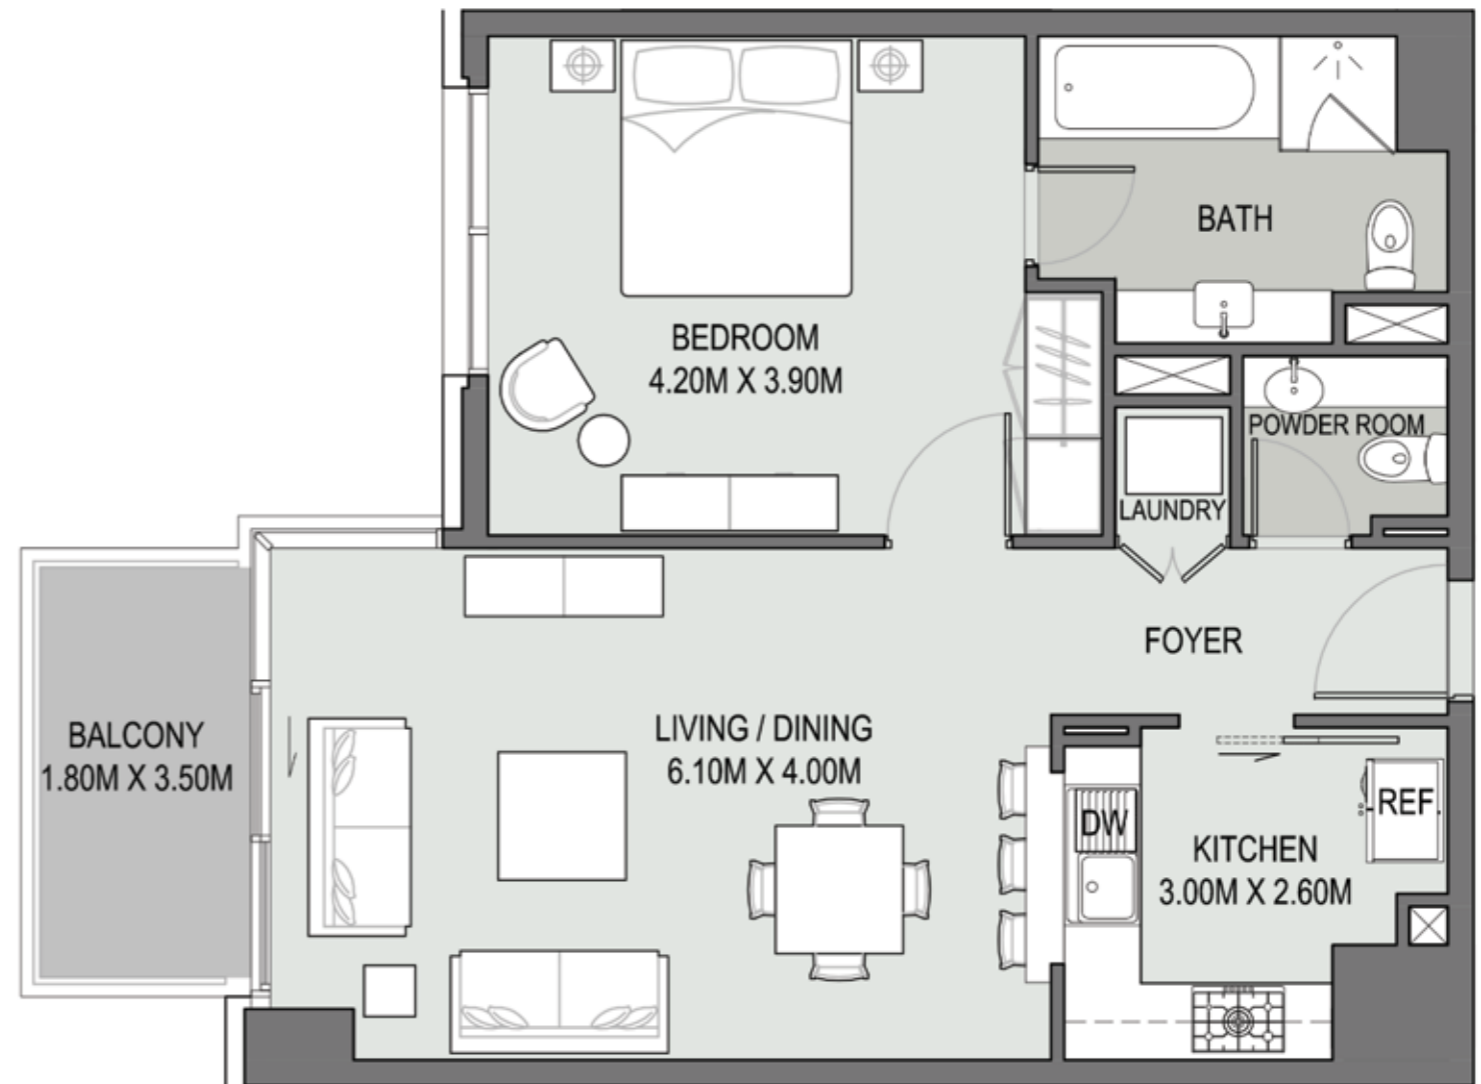

### FLOOR PLANS

- One-Bedroom Unit
- Two-Bedroom Unit
- Three-Bedroom Unit

## 1 Bedroom - Type - 02M

Unit 06 Tower 2, Levels: L02-L20

	Sq.ft.	Sq.m.
Unit Area	805.793	74.86
Balcony Area	53.712	4.99
Total Area	859.505	79.85

### 1 Bedroom - Type - 03

Unit 03 Tower 2, Levels: L02-L20

	Sq.ft.	Sq.m.
Unit Area	752.834	69.94
Balcony Area	63.184	5.87
Total Area	816.018	75.81

**1 Bedroom - Type - 04**  
 Unit 04 Tower 2, Levels: L02-L20

	Sq.ft.	Sq.m.
Unit Area	750.573	69.73
Balcony Area	59.094	5.49
Total Area	809.667	75.22

**1 Bedroom - Type - 05**  
 Unit 05 Tower 2, Levels: L02-L20

	Sq.ft.	Sq.m.
Unit Area	827.321	76.86
Balcony Area	54.573	5.07
Total Area	881.894	81.93