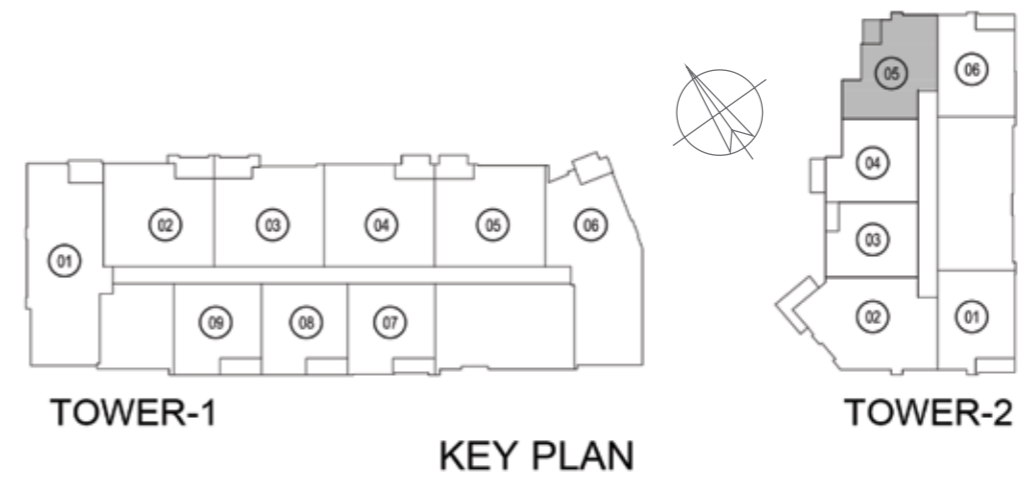

1 Bedroom - Type - 05
Unit 05 Tower 2, Levels: L02-L20

	Sq.ft.	Sq.m.
Unit Area	827.321	76.86
Balcony Area	54.573	5.07
Total Area	881.894	81.93