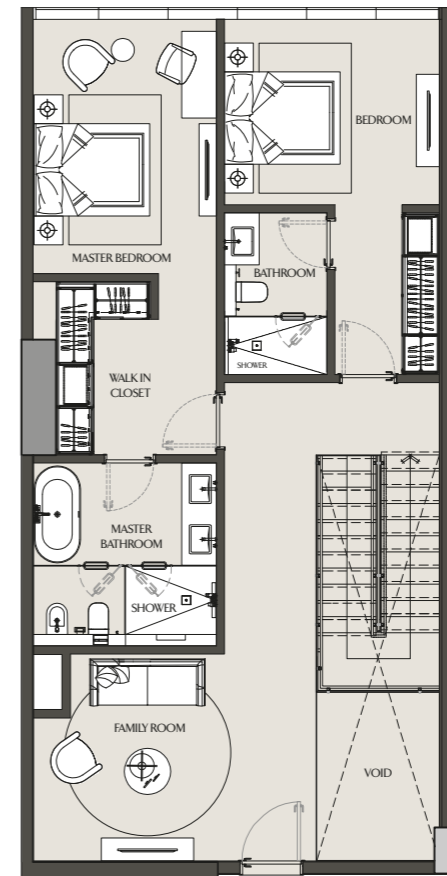

UPPER LEVEL