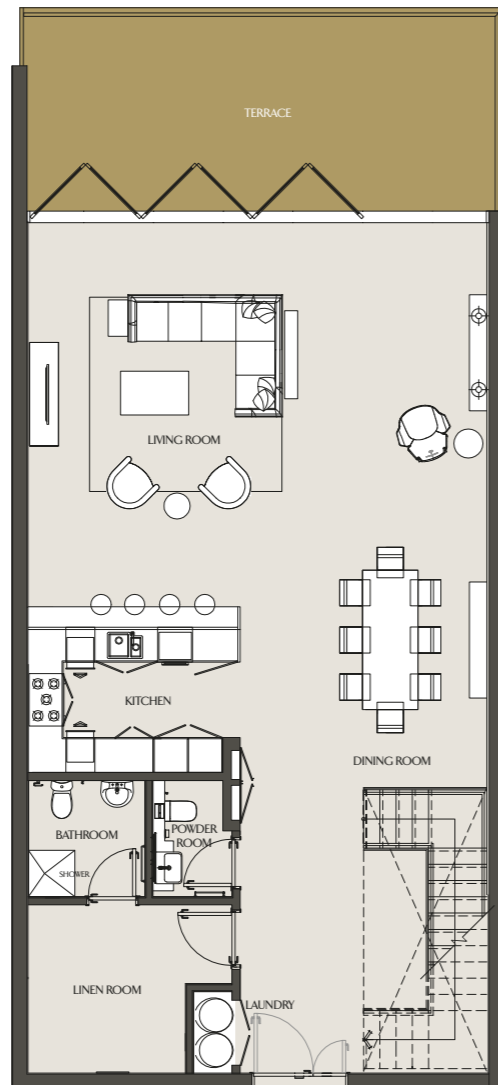

LOWER LEVEL

UPPER LEVEL

Apartment Area	190.31 m ²	2048.48 ft ²
Balcony Area	29.26 m ²	314.95 ft ²
Total Area	219.57 m ²	2363.43 ft ²

TWO BEDROOM VILLA

VILLA 07 - 303 | PODIUM 3 & 4

LOWER LEVEL

UPPER LEVEL

Apartment Area	229.99 m ²	2475.59 ft ²
Balcony Area	28.67 m ²	308.60 ft ²
Total Area	258.66 m ²	2784.19 ft ²