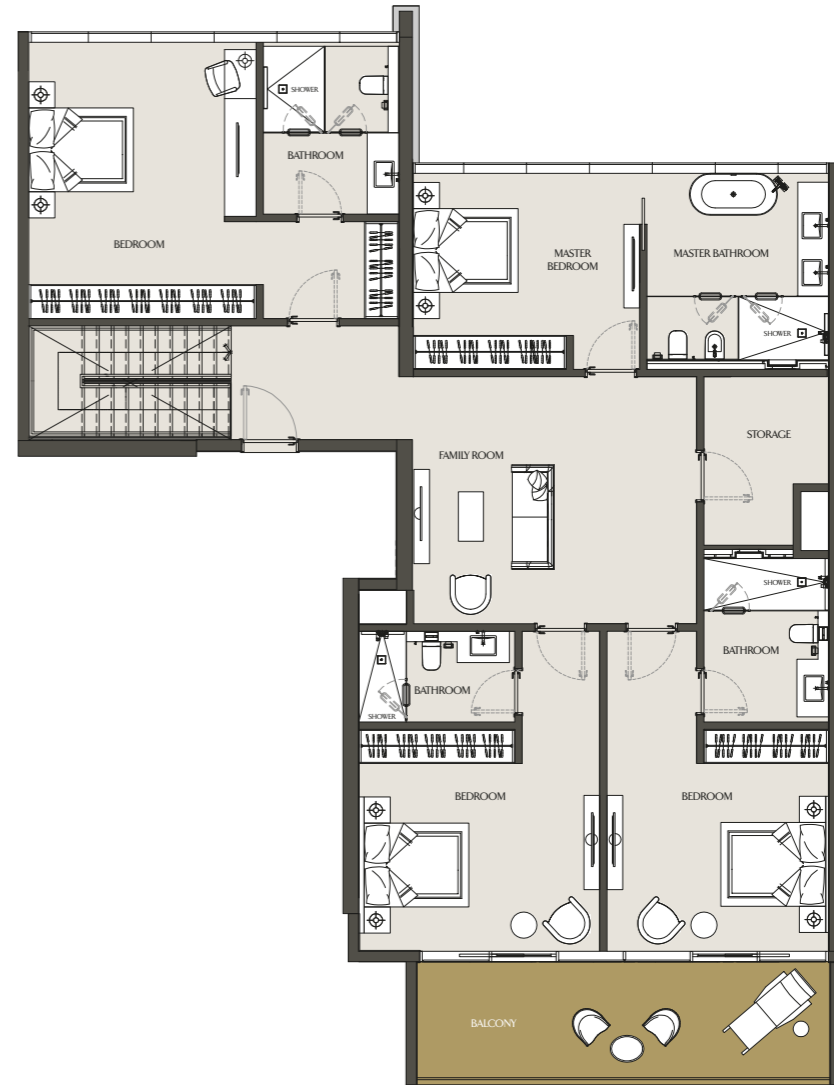

UPPER LEVEL