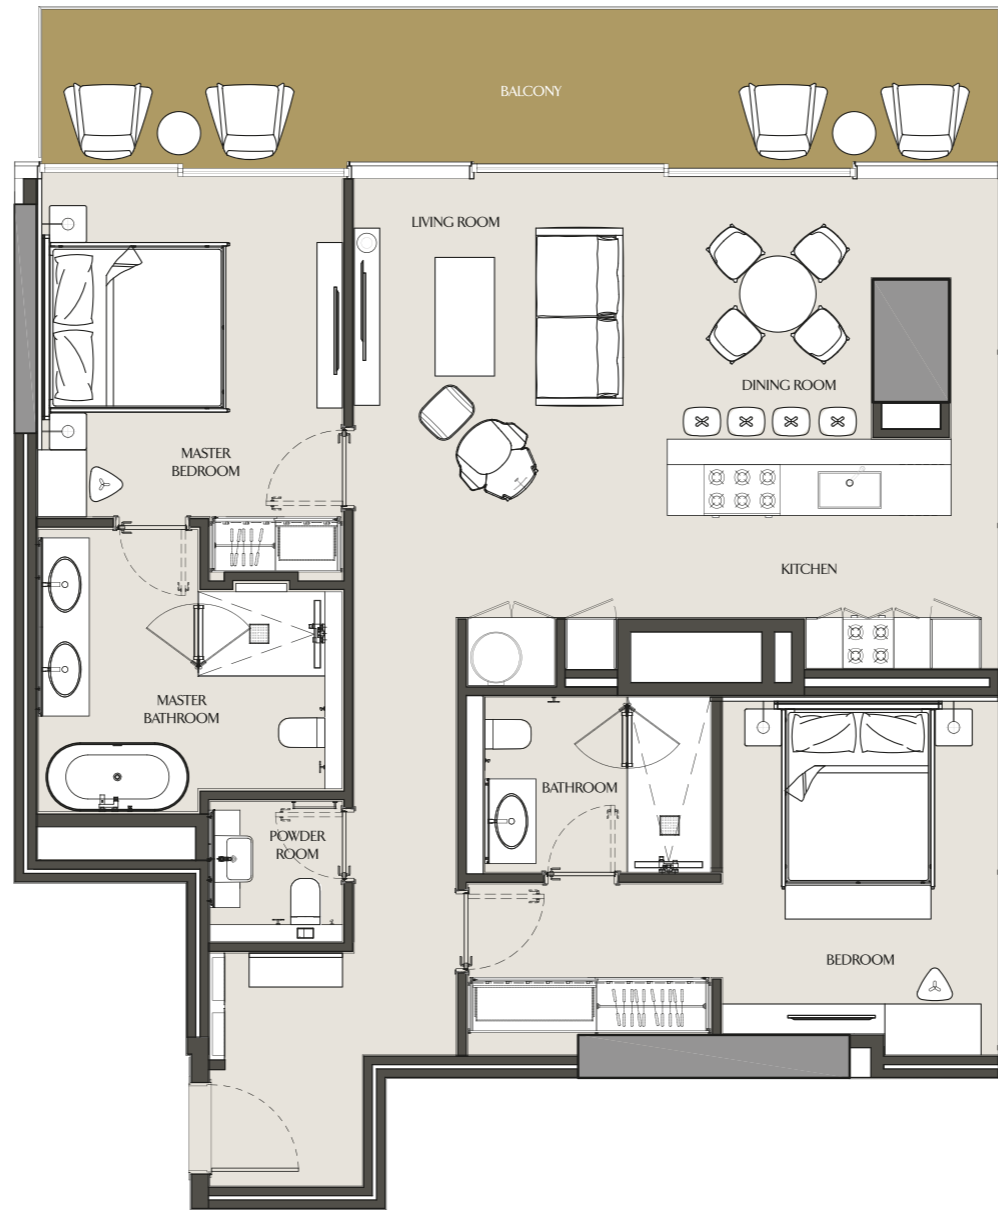

ONE BEDROOM - 1B

LEVELS 21-40, 43-55

Apartment Area	83.6 m ²	899.86 ft ²
Balcony Area	4.43 m ²	47.68 ft ²
Total Area	88.03 m ²	947.55 ft ²

ONE BEDROOM - 1C

LEVELS 19,20

Apartment Area	74.36 m ²	800.40 ft ²
Balcony Area	5.17 m ²	55.65 ft ²
Total Area	79.53 m ²	856.05 ft ²

ONE BEDROOM - 1D

LEVELS 21-40, 43-55

Apartment Area	69.40 m ²	747.02 ft ²
Balcony Area	4.94 m ²	53.17 ft ²
Total Area	74.34 m ²	800.19 ft ²

ONE BEDROOM - 1E

LEVELS 30-55

Apartment Area	69.66 m ²	749.81 ft ²
Balcony Area	5.16 m ²	55.54 ft ²
Total Area	74.82 m ²	805.36 ft ²

TWO BEDROOM - 2A

LEVELS 19-55

Apartment Area	119.53 m ²	1286.61 ft ²
Balcony Area	21.59 m ²	232.39 ft ²
Total Area	141.12 m ²	1519.00 ft ²

TWO BEDROOM - 2B

LEVEL 21

Apartment Area	128.66 m ²	1384.88 ft ²
Balcony Area	8.97 m ²	96.55 ft ²
Total Area	137.63 m ²	1481.44 ft ²

TWO BEDROOM - 2C

LEVELS 21-40, 43-55

Apartment Area	124.11 m ²	1335.91 ft ²
Balcony Area	9.00 m ²	96.88 ft ²
Total Area	133.11 m²	1432.78 ft²

TWO BEDROOM - 2D

LEVELS 22-29

Apartment Area	124.64 m ²	1341.61 ft ²
Balcony Area	9.28 m ²	99.89 ft ²
Total Area	133.92 m ²	1441.50 ft ²