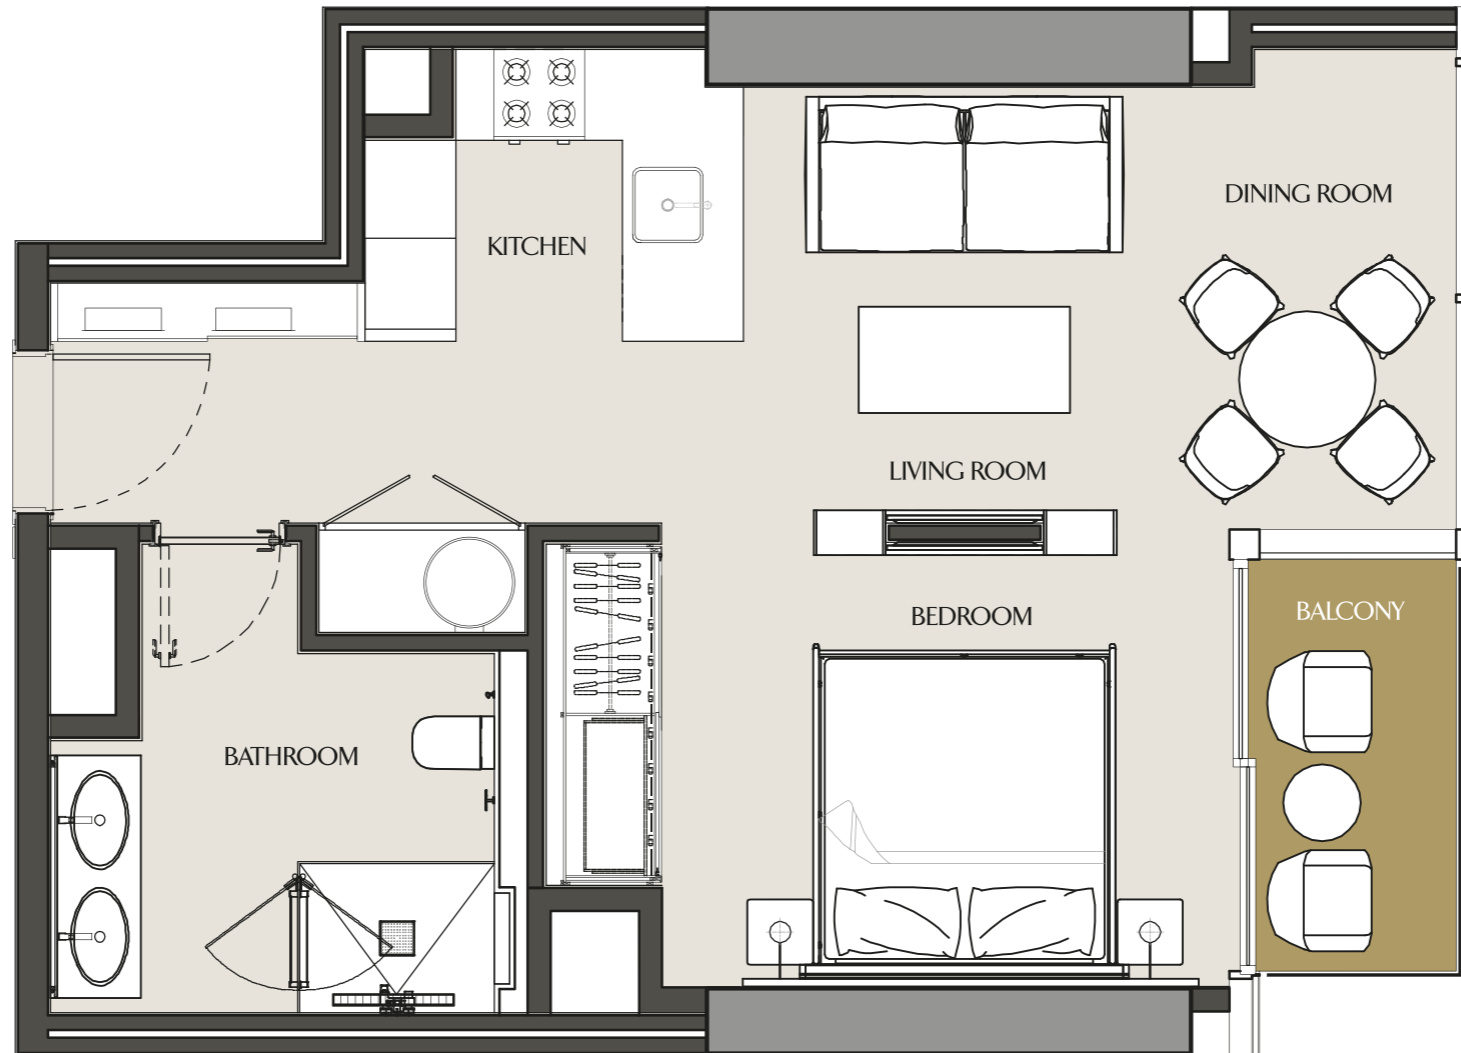

EXECUTIVE STUDIO - SA

LEVELS 19-21, 30-55

Apartment Area	53.25 m ²	573.18 ft ²
Balcony Area	4.03 m ²	43.38 ft ²
Total Area	57.28 m ²	616.56 ft ²

ONE BEDROOM - 1A

LEVELS 19-55

Apartment Area	78.53 m ²	845.29 ft ²
Balcony Area	12.24 m ²	131.75 ft ²
Total Area	90.77 m²	977.04 ft²

ONE BEDROOM - 1B

LEVELS 21-40, 43-55

Apartment Area	83.6 m ²	899.86 ft ²
Balcony Area	4.43 m ²	47.68 ft ²
Total Area	88.03 m ²	947.55 ft ²

ONE BEDROOM - 1C

LEVELS 19,20

Apartment Area	74.36 m ²	800.40 ft ²
Balcony Area	5.17 m ²	55.65 ft ²
Total Area	79.53 m ²	856.05 ft ²

ONE BEDROOM - 1D

LEVELS 21-40, 43-55

Apartment Area	69.40 m ²	747.02 ft ²
Balcony Area	4.94 m ²	53.17 ft ²
Total Area	74.34 m ²	800.19 ft ²

ONE BEDROOM - 1E

LEVELS 30-55

Apartment Area	69.66 m ²	749.81 ft ²
Balcony Area	5.16 m ²	55.54 ft ²
Total Area	74.82 m ²	805.36 ft ²