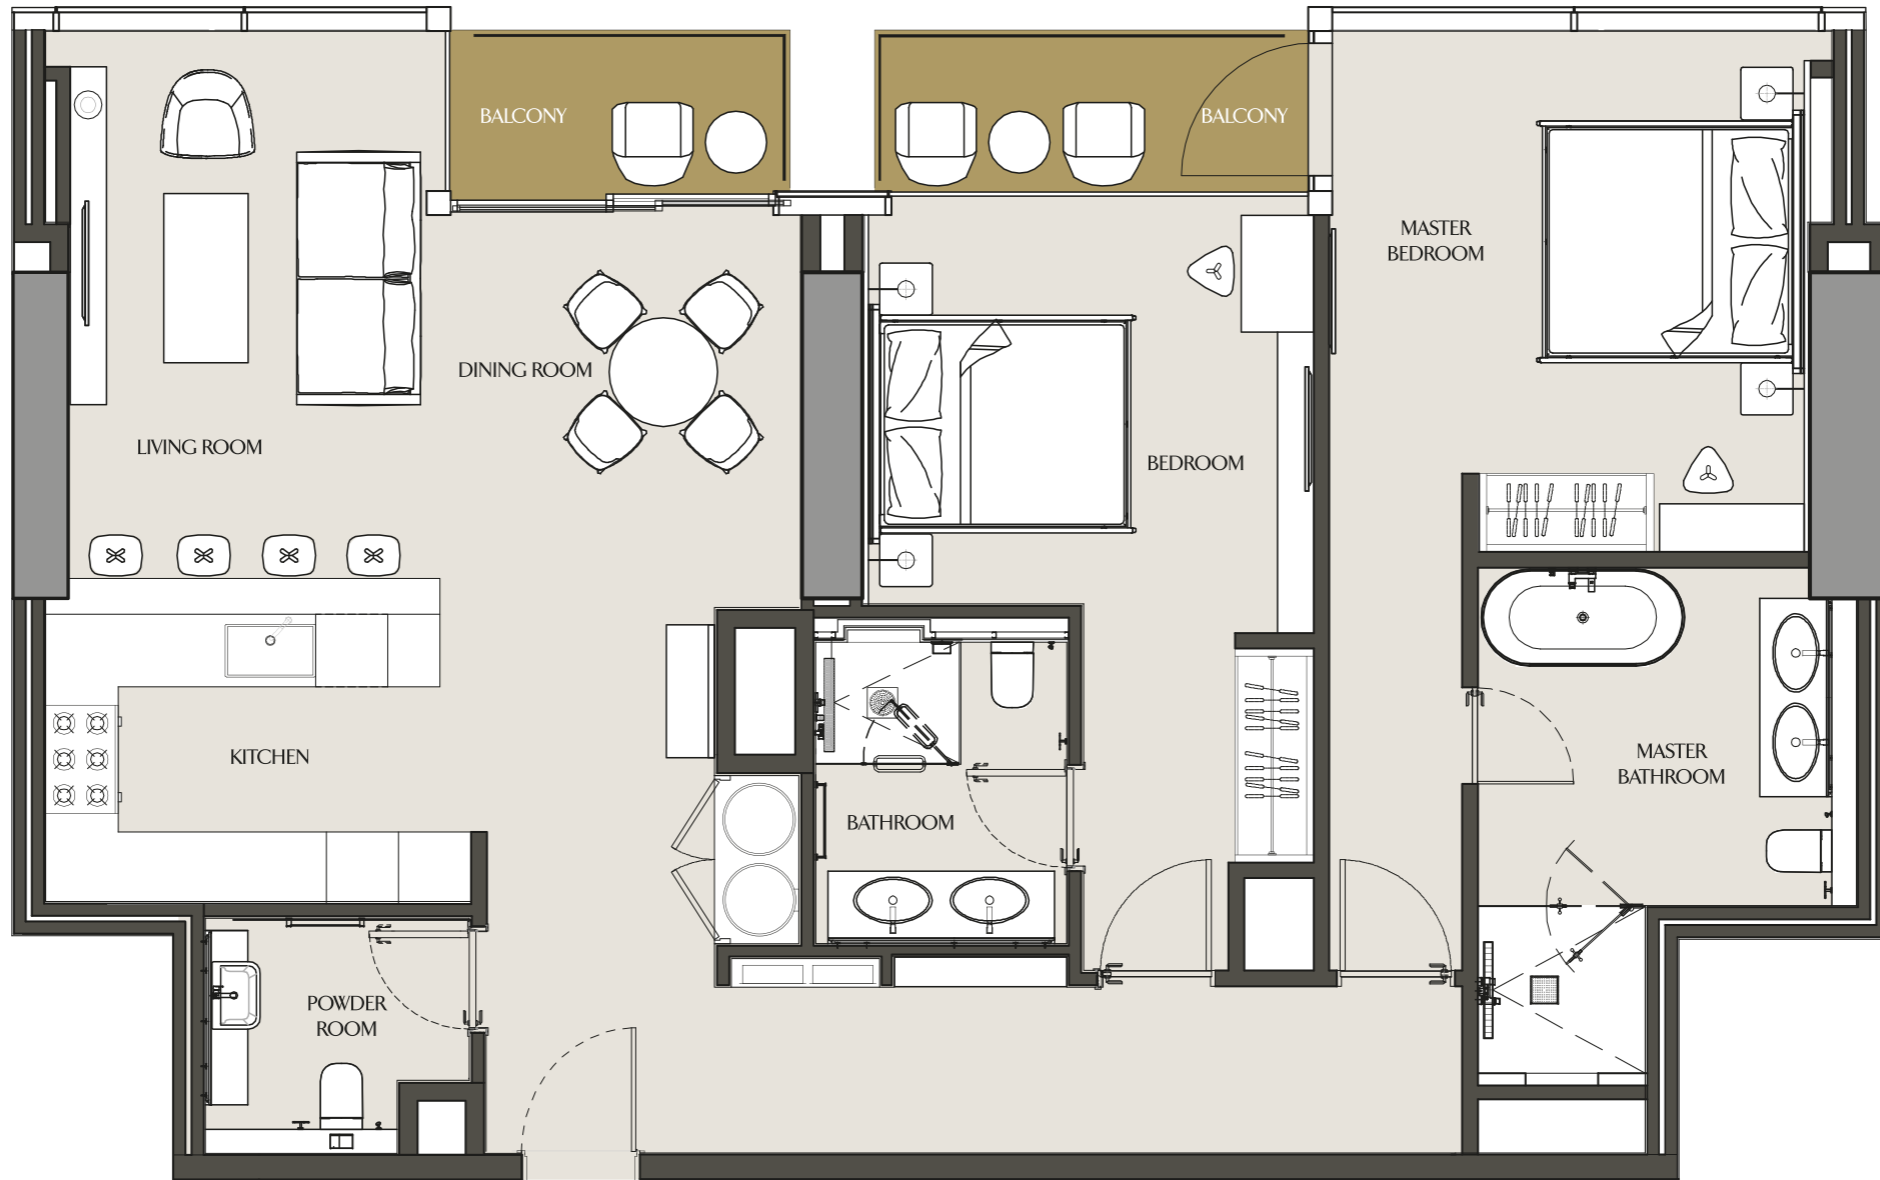

TWO BEDROOM - 2A

LEVELS 19-55

Apartment Area	119.53 m ²	1286.61 ft ²
Balcony Area	21.59 m ²	232.39 ft ²
Total Area	141.12 m ²	1519.00 ft ²

TWO BEDROOM - 2B

LEVEL 21

Apartment Area	128.66 m ²	1384.88 ft ²
Balcony Area	8.97 m ²	96.55 ft ²
Total Area	137.63 m ²	1481.44 ft ²

TWO BEDROOM - 2C

LEVELS 21-40, 43-55

Apartment Area	124.11 m ²	1335.91 ft ²
Balcony Area	9.00 m ²	96.88 ft ²
Total Area	133.11 m²	1432.78 ft²

TWO BEDROOM - 2D

LEVELS 22-29

Apartment Area	124.64 m ²	1341.61 ft ²
Balcony Area	9.28 m ²	99.89 ft ²
Total Area	133.92 m ²	1441.50 ft ²

THREE BEDROOM - 3A

LEVELS 19-21

Apartment Area	169.01 m ²	1819.21 ft ²
Balcony Area	33.81 m ²	363.93 ft ²
Total Area	202.82 m ²	2183.14 ft ²

THREE BEDROOM - 3B

LEVELS 22-29, 43-55

Apartment Area	173.80 m ²	1870.77 ft ²
Balcony Area	25.58 m ²	275.34 ft ²
Total Area	199.38 m²	2146.11 ft²