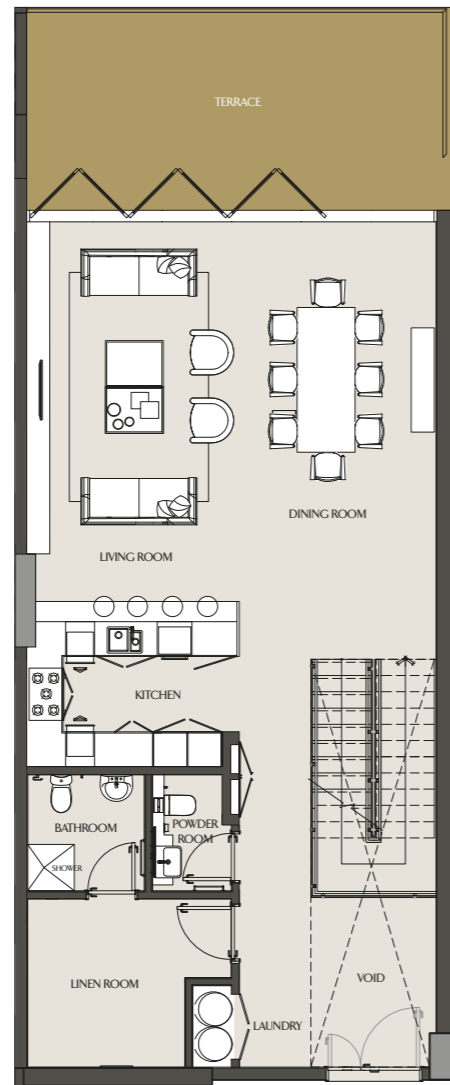

TWO BEDROOM VILLA

VILLA 05 - 301 | PODIUM 3 & 4

LOWER LEVEL