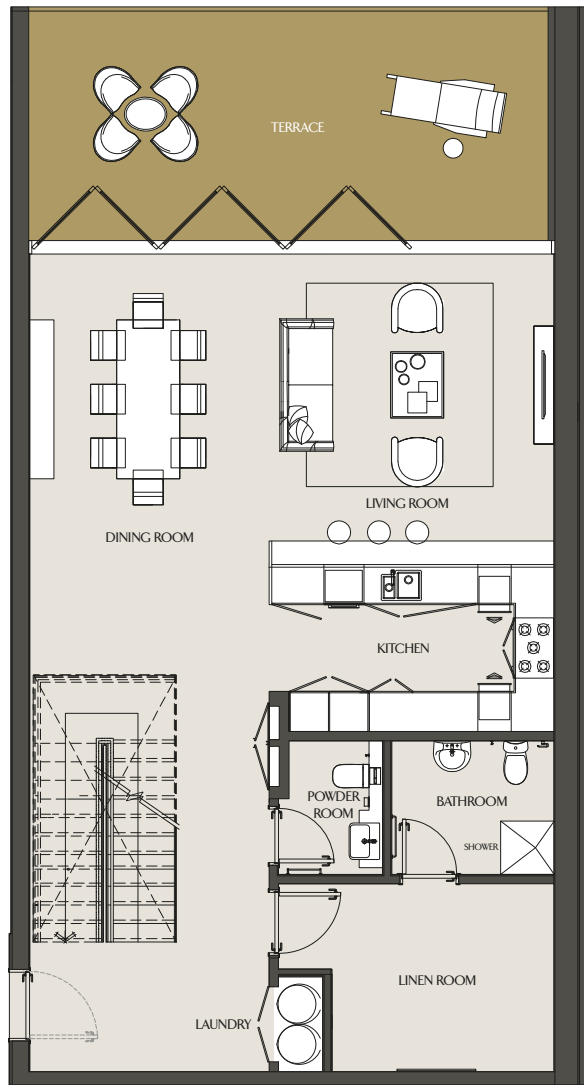

TWO BEDROOM VILLA

VILLA 15 - 702 | PODIUM 7 & 8

LOWER LEVEL