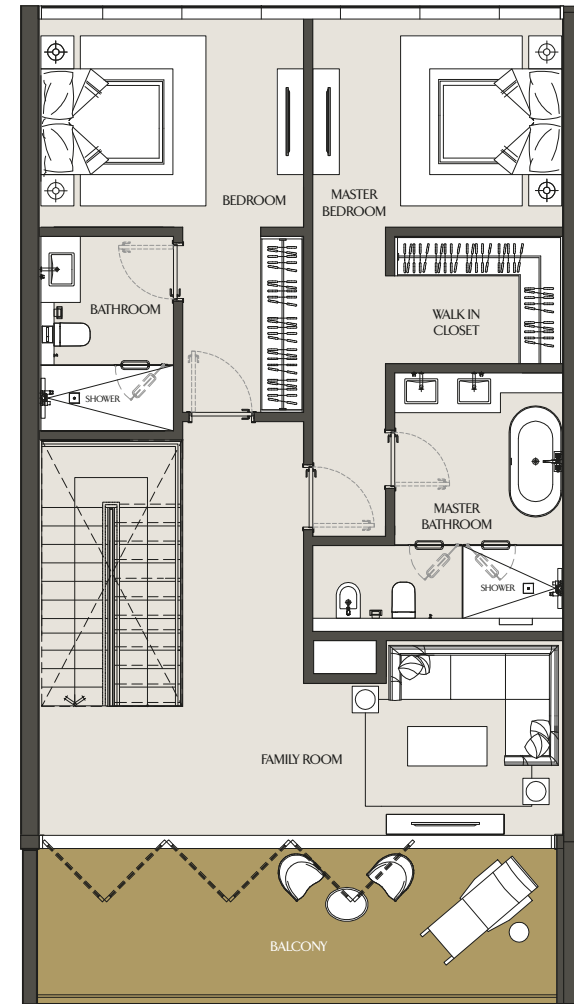

UPPER LEVEL