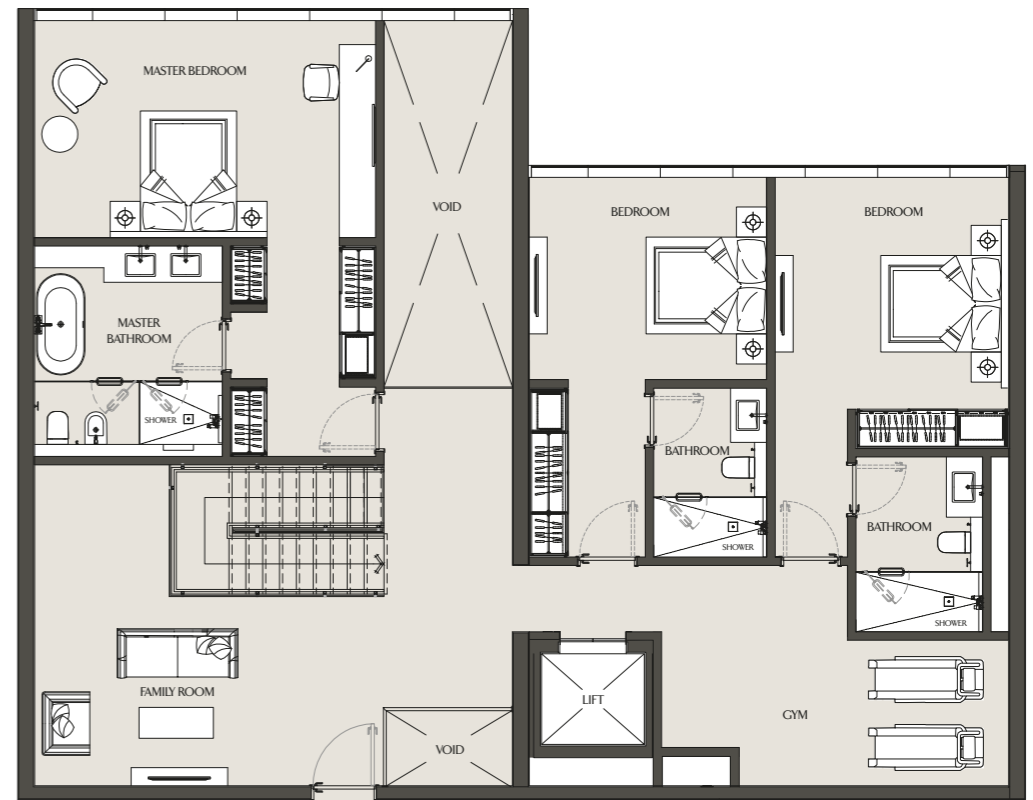

UPPER LEVEL