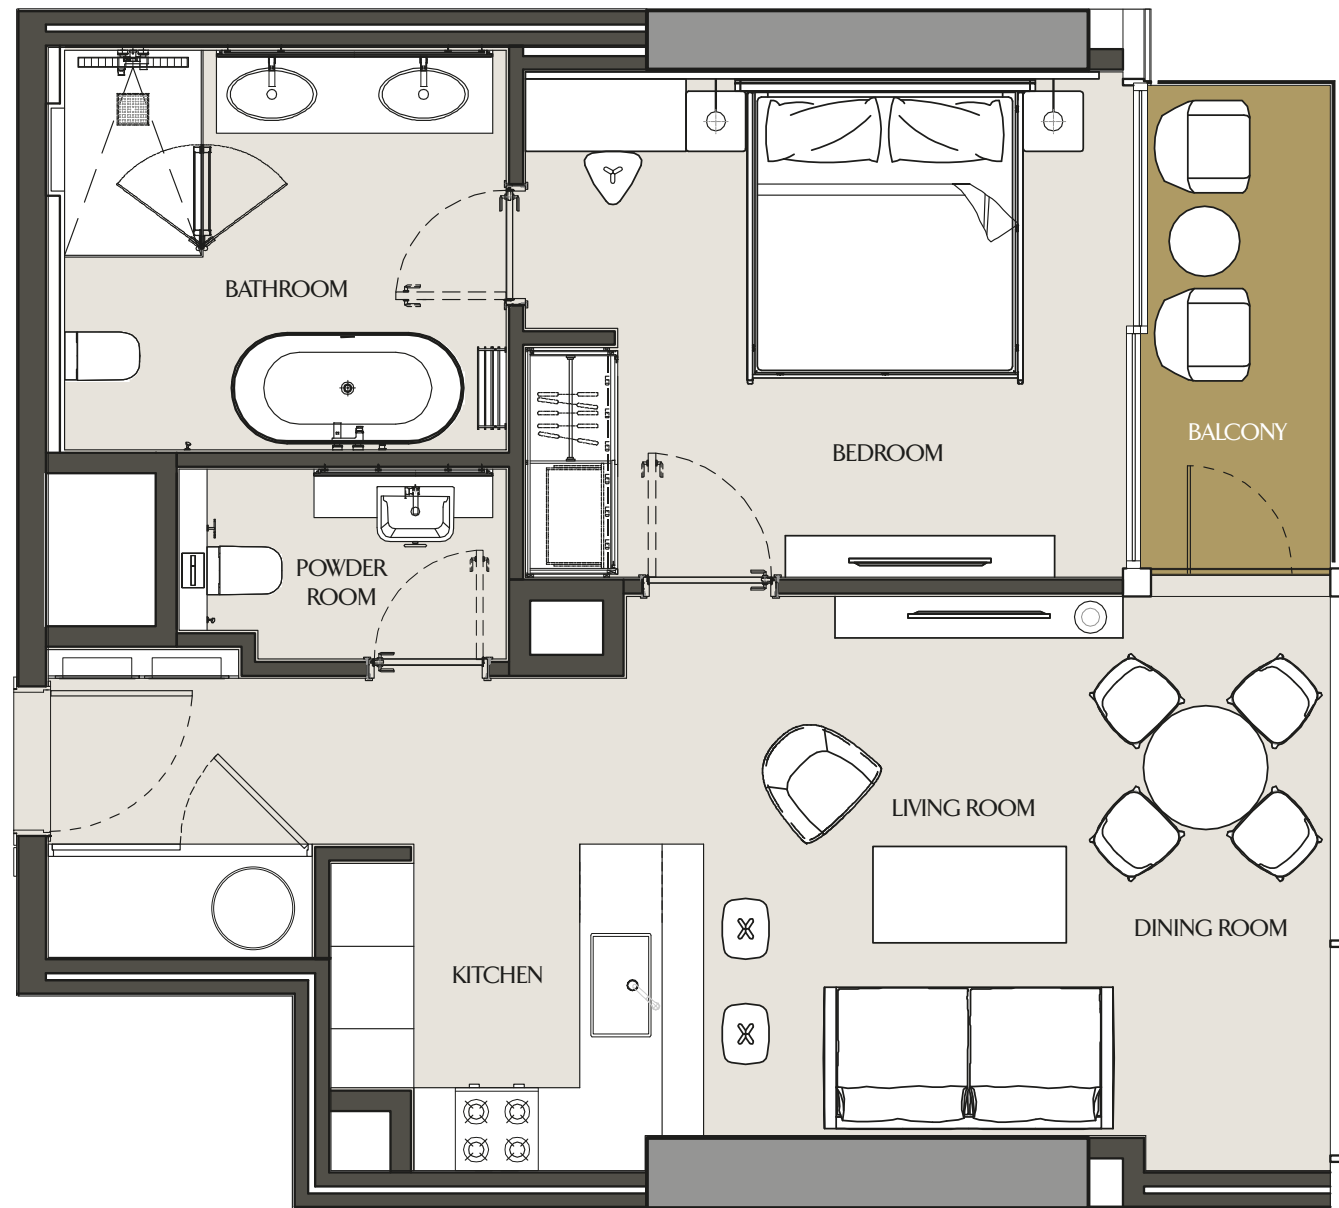

EXECUTIVE STUDIO - SA

LEVELS 19-21, 30-55

Apartment Area	53.25 m ²	573.18 ft ²
Balcony Area	4.03 m ²	43.38 ft ²
Total Area	57.28 m ²	616.56 ft ²

ONE BEDROOM - 1A

LEVELS 19-55

Apartment Area	78.53 m ²	845.29 ft ²
Balcony Area	12.24 m ²	131.75 ft ²
Total Area	90.77 m²	977.04 ft²

ONE BEDROOM - 1B

LEVELS 21-40, 43-55

Apartment Area	83.6 m ²	899.86 ft ²
Balcony Area	4.43 m ²	47.68 ft ²
Total Area	88.03 m ²	947.55 ft ²

ONE BEDROOM - 1C

LEVELS 19,20

Apartment Area	74.36 m ²	800.40 ft ²
Balcony Area	5.17 m ²	55.65 ft ²
Total Area	79.53 m ²	856.05 ft ²

ONE BEDROOM - 1D

LEVELS 21-40, 43-55

Apartment Area	69.40 m ²	747.02 ft ²
Balcony Area	4.94 m ²	53.17 ft ²
Total Area	74.34 m ²	800.19 ft ²

ONE BEDROOM - 1E

LEVELS 30-55

Apartment Area	69.66 m ²	749.81 ft ²
Balcony Area	5.16 m ²	55.54 ft ²
Total Area	74.82 m ²	805.36 ft ²

TWO BEDROOM - 2A

LEVELS 19-55

Apartment Area	119.53 m ²	1286.61 ft ²
Balcony Area	21.59 m ²	232.39 ft ²
Total Area	141.12 m ²	1519.00 ft ²

TWO BEDROOM - 2B

LEVEL 21

Apartment Area	128.66 m ²	1384.88 ft ²
Balcony Area	8.97 m ²	96.55 ft ²
Total Area	137.63 m ²	1481.44 ft ²