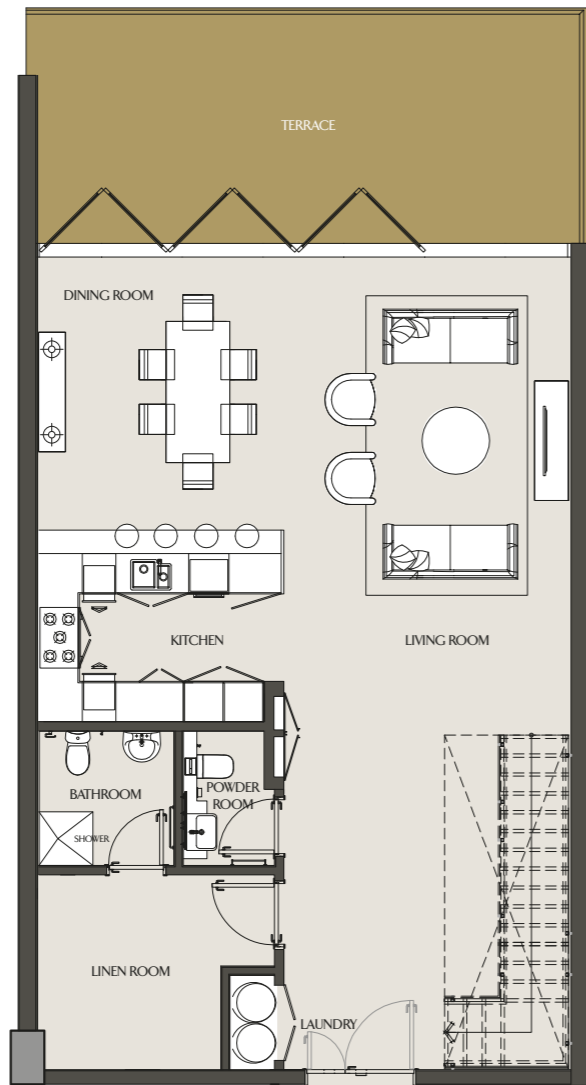

TWO BEDROOM VILLA

VILLA 05 - 301 | PODIUM 3 & 4

LOWER LEVEL

UPPER LEVEL

Apartment Area	199.61 m ²	2148.58 ft ²
Balcony Area	26.01 m ²	279.97 ft ²
Total Area	225.62 m ²	2428.55 ft ²

TWO BEDROOM VILLA

VILLA 06 - 302 | PODIUM 3 & 4