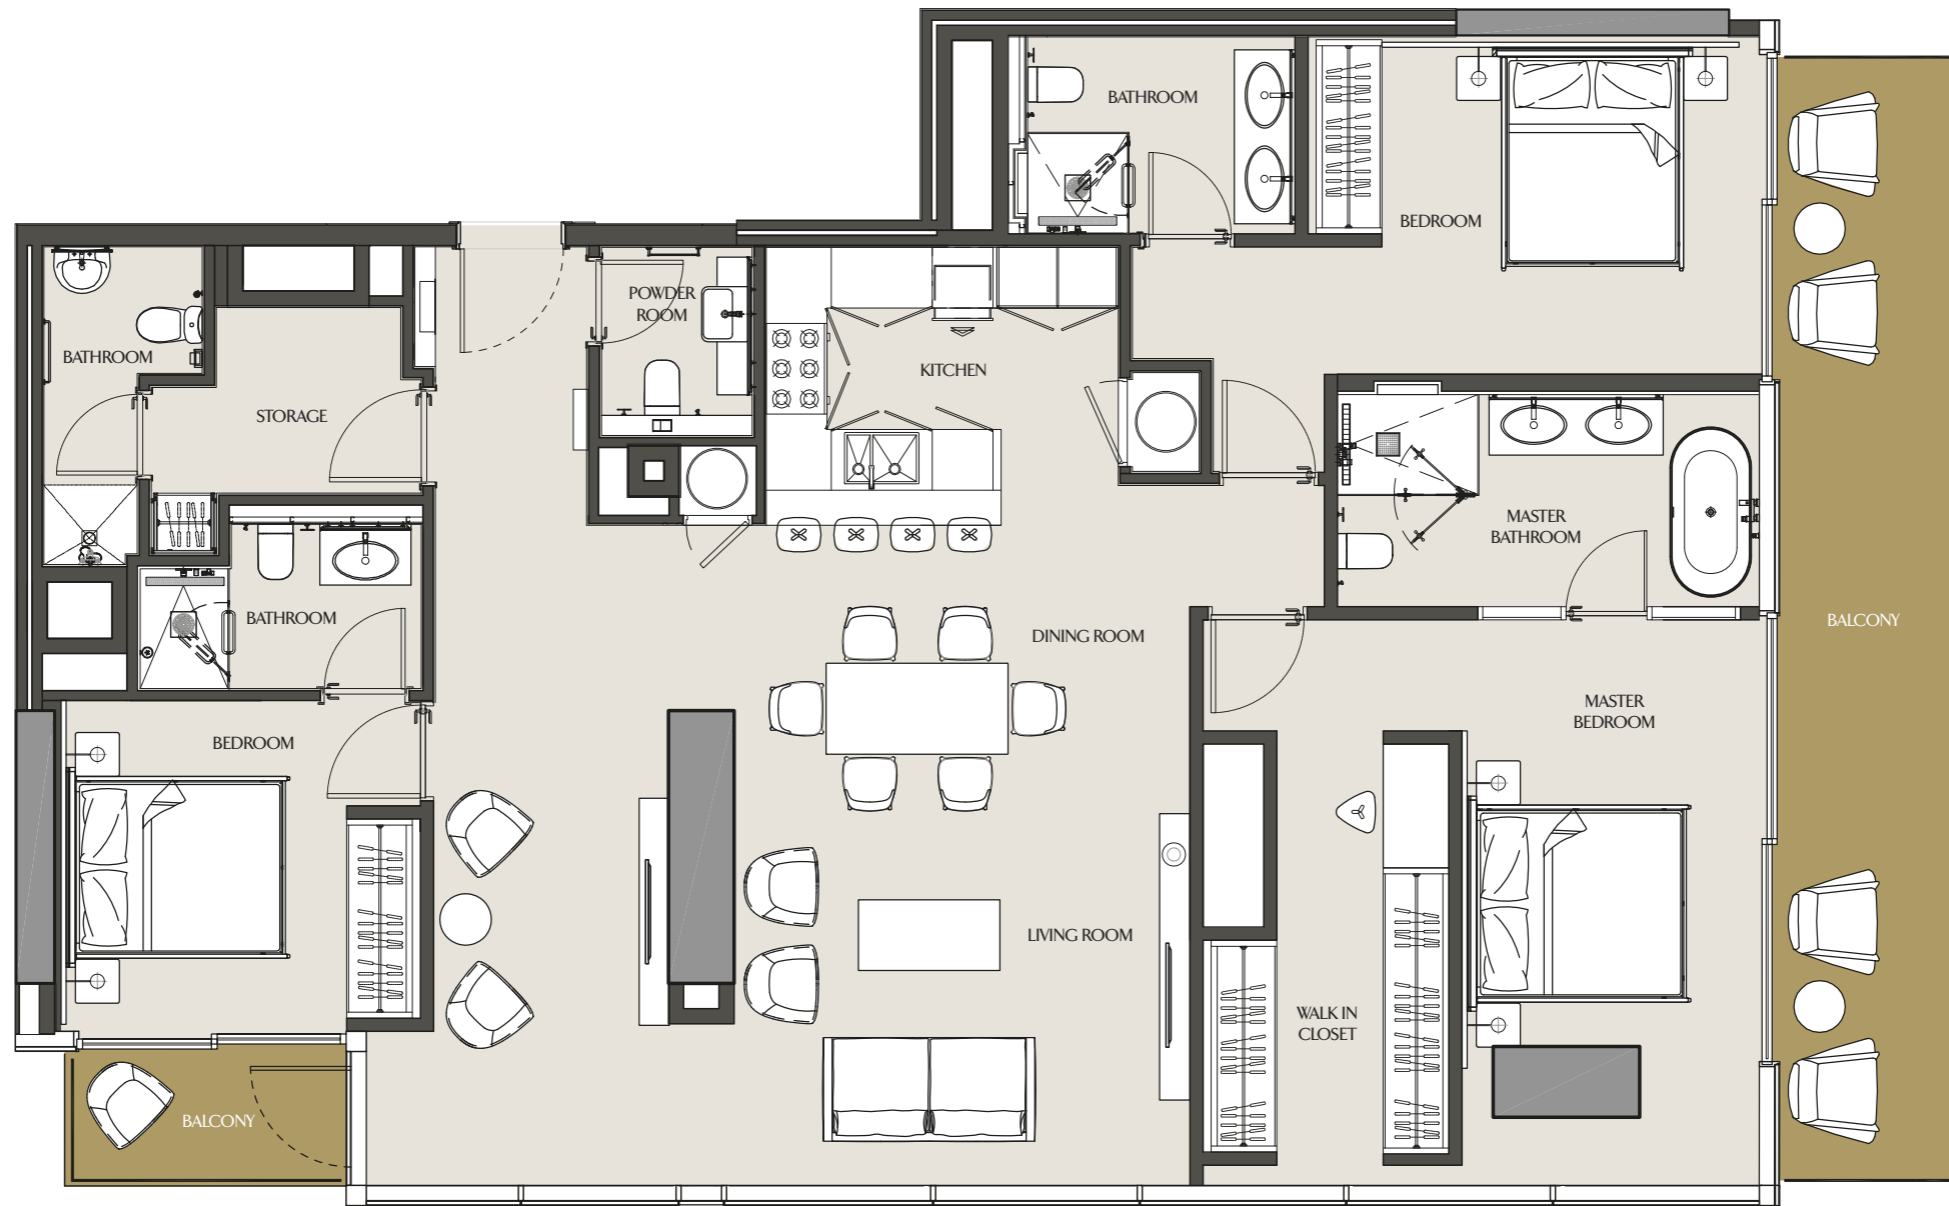

TWO BEDROOM - 2C

LEVELS 21-40, 43-55

Apartment Area	124.11 m ²	1335.91 ft ²
Balcony Area	9.00 m ²	96.88 ft ²
Total Area	133.11 m²	1432.78 ft²

TWO BEDROOM - 2D

LEVELS 22-29

Apartment Area	124.64 m ²	1341.61 ft ²
Balcony Area	9.28 m ²	99.89 ft ²
Total Area	133.92 m ²	1441.50 ft ²

THREE BEDROOM - 3A

LEVELS 19-21

Apartment Area	169.01 m ²	1819.21 ft ²
Balcony Area	33.81 m ²	363.93 ft ²
Total Area	202.82 m ²	2183.14 ft ²

THREE BEDROOM - 3B

LEVELS 22-29, 43-55

Apartment Area	173.80 m ²	1870.77 ft ²
Balcony Area	25.58 m ²	275.34 ft ²
Total Area	199.38 m²	2146.11 ft²

PENTHOUSE - PH A

LEVEL 56

Apartment Area	519.66 m ²	5593.57 ft ²
Balcony Area	71.10 m ²	765.31 ft ²
Total Area	590.76 m²	6358.88 ft²

FIVE BEDROOM VILLA

VILLA 01 - 101 | PODIUM 1 & 2

LOWER LEVEL

UPPER LEVEL

Apartment Area	500.69 m ²	5389.38 ft ²
Balcony Area	129.63 m ²	1395.33 ft ²
Total Area	630.32 m ²	6784.71 ft ²