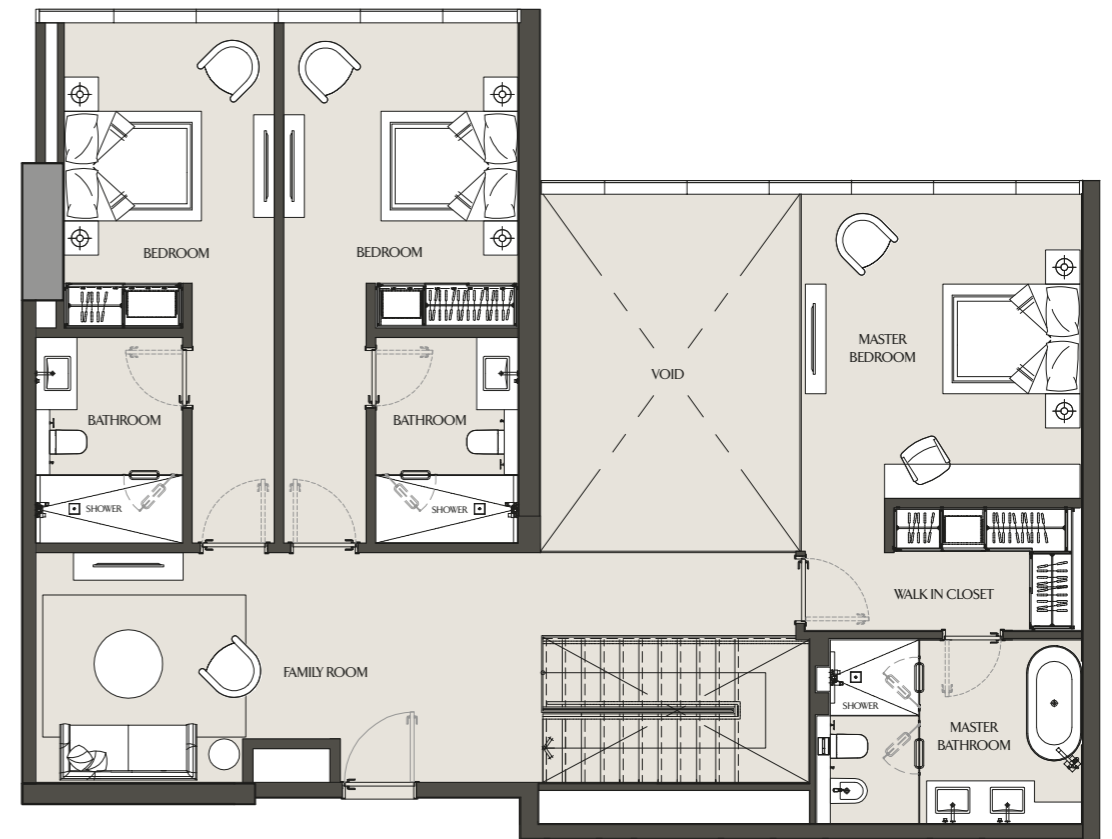

UPPER LEVEL