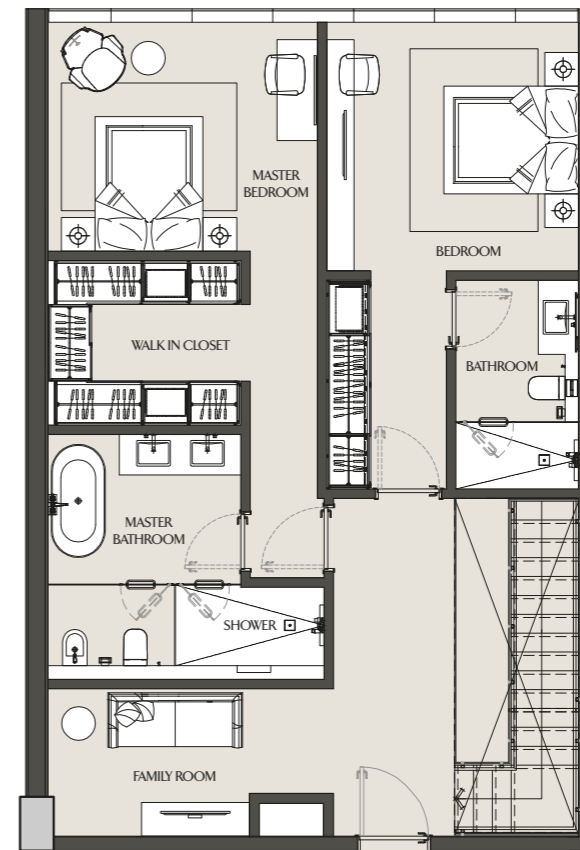

UPPER LEVEL