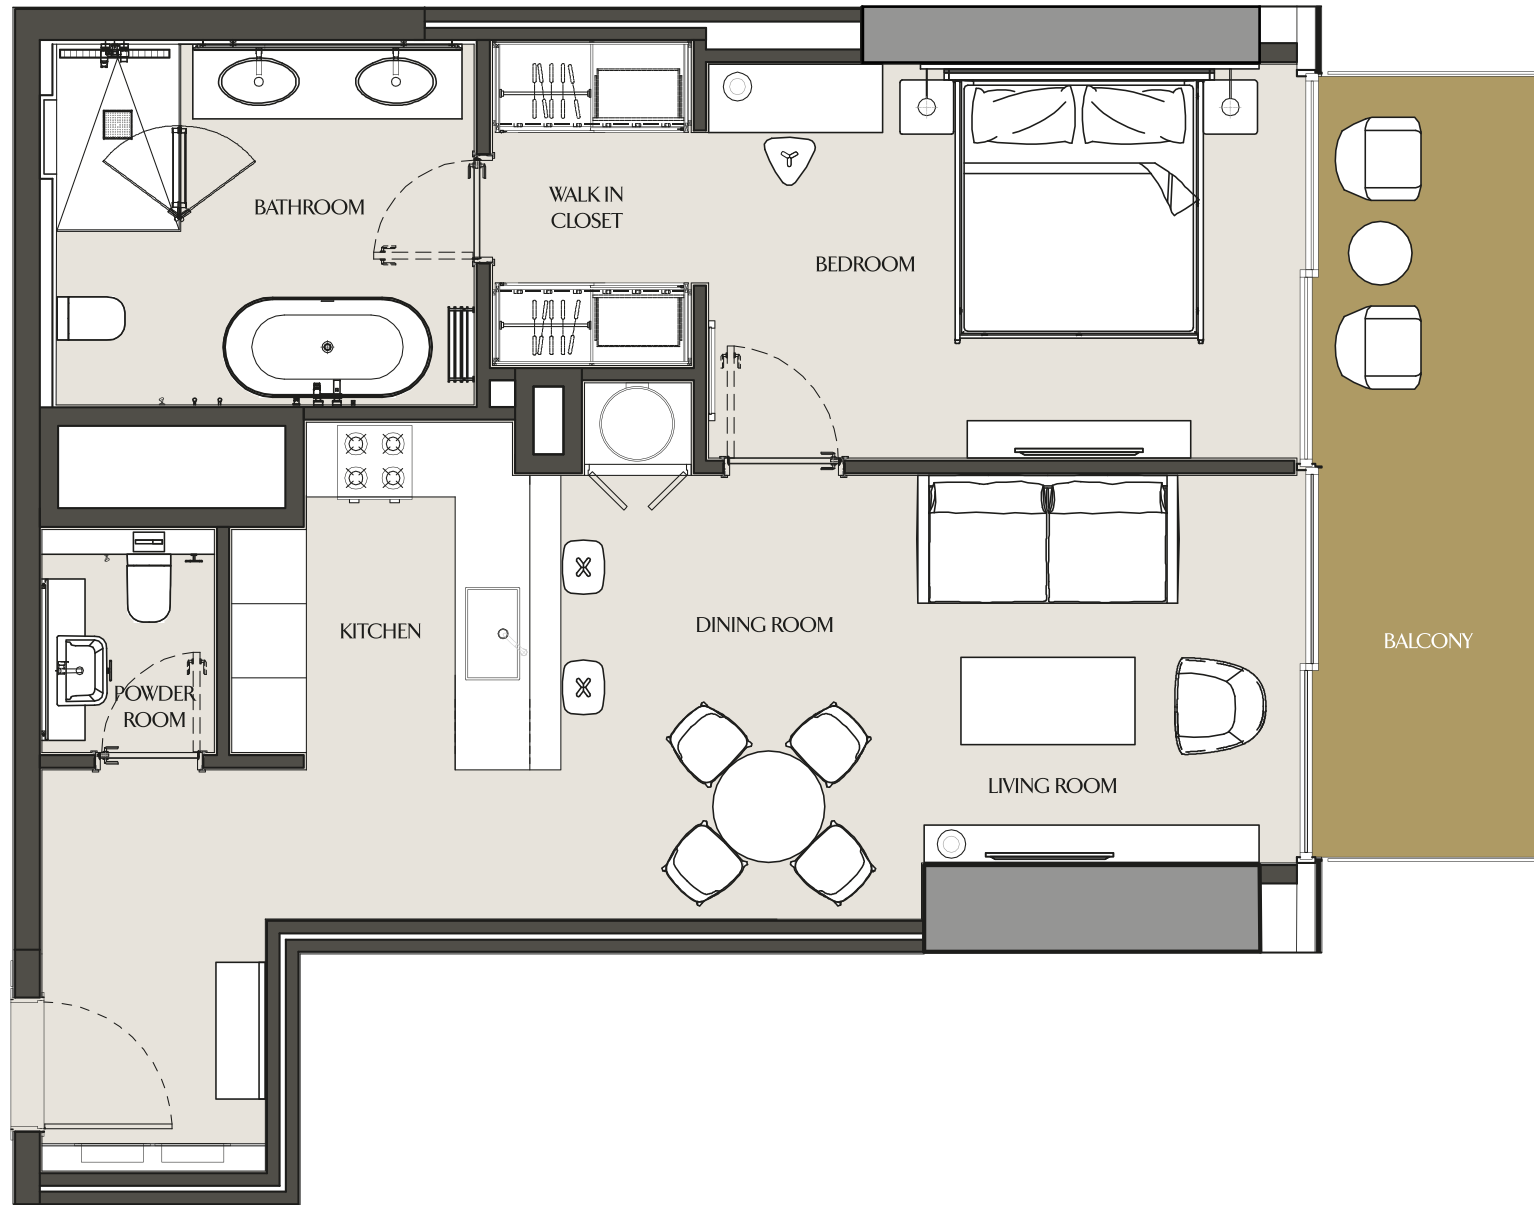

EXECUTIVE STUDIO - SA

LEVELS 19-21, 30-55

Apartment Area	53.25 m ²	573.18 ft ²
Balcony Area	4.03 m ²	43.38 ft ²
Total Area	57.28 m ²	616.56 ft ²

ONE BEDROOM - 1A

LEVELS 19-55

Apartment Area	78.53 m ²	845.29 ft ²
Balcony Area	12.24 m ²	131.75 ft ²
Total Area	90.77 m²	977.04 ft²

ONE BEDROOM - 1B

LEVELS 21-40, 43-55

Apartment Area	83.6 m ²	899.86 ft ²
Balcony Area	4.43 m ²	47.68 ft ²
Total Area	88.03 m ²	947.55 ft ²

ONE BEDROOM - 1C

LEVELS 19,20

Apartment Area	74.36 m ²	800.40 ft ²
Balcony Area	5.17 m ²	55.65 ft ²
Total Area	79.53 m ²	856.05 ft ²

ONE BEDROOM - 1D

LEVELS 21-40, 43-55

Apartment Area	69.40 m ²	747.02 ft ²
Balcony Area	4.94 m ²	53.17 ft ²
Total Area	74.34 m ²	800.19 ft ²

ONE BEDROOM - 1E

LEVELS 30-55

Apartment Area	69.66 m ²	749.81 ft ²
Balcony Area	5.16 m ²	55.54 ft ²
Total Area	74.82 m ²	805.36 ft ²

TWO BEDROOM - 2A

LEVELS 19-55

Apartment Area	119.53 m ²	1286.61 ft ²
Balcony Area	21.59 m ²	232.39 ft ²
Total Area	141.12 m ²	1519.00 ft ²

TWO BEDROOM - 2B

LEVEL 21

Apartment Area	128.66 m ²	1384.88 ft ²
Balcony Area	8.97 m ²	96.55 ft ²
Total Area	137.63 m ²	1481.44 ft ²