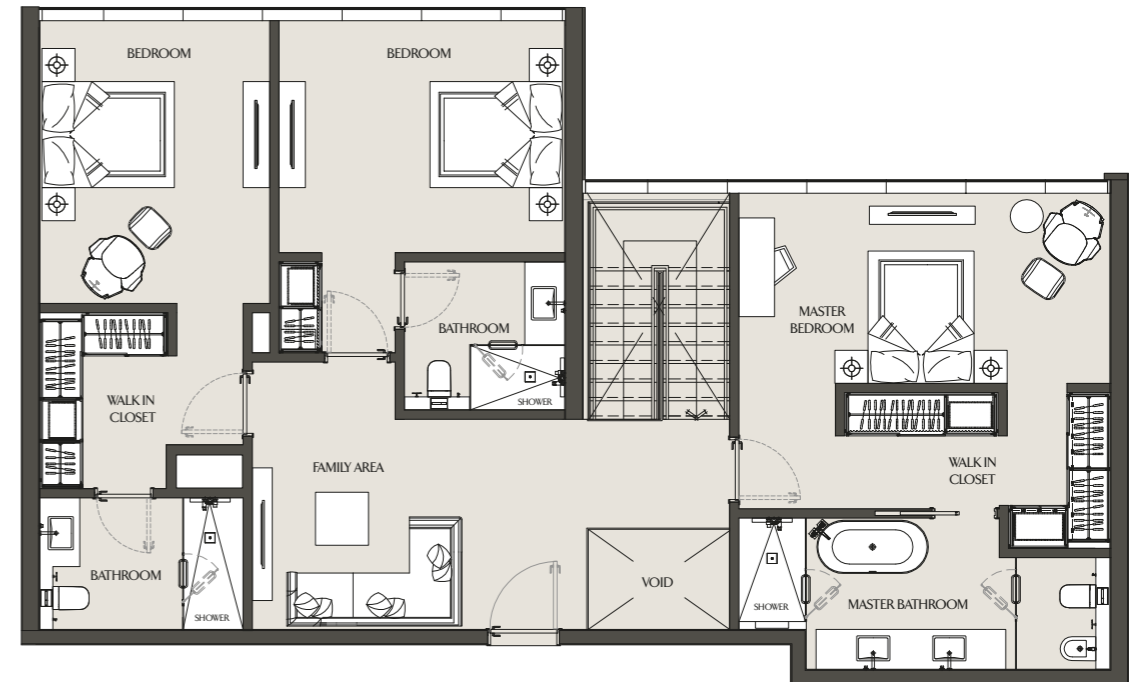

UPPER LEVEL