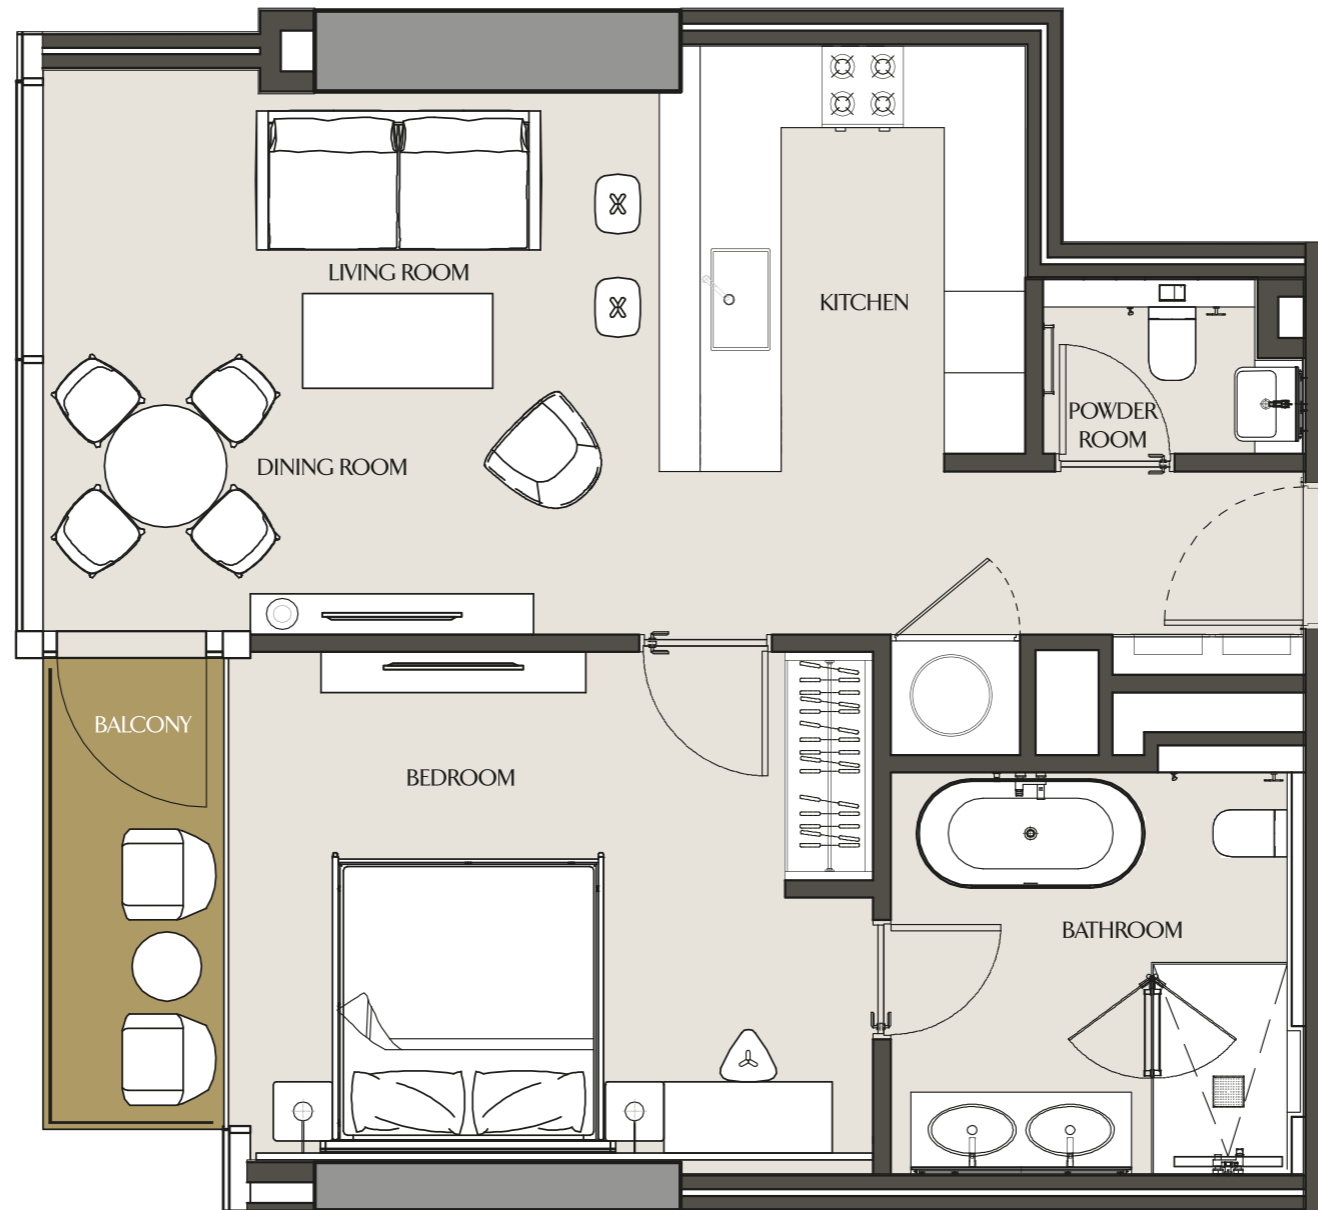

ONE BEDROOM - 1B

LEVELS 21-40, 43-55

Apartment Area	83.6 m ²	899.86 ft ²
Balcony Area	4.43 m ²	47.68 ft ²
Total Area	88.03 m ²	947.55 ft ²

ONE BEDROOM - 1C

LEVELS 19,20

Apartment Area	74.36 m ²	800.40 ft ²
Balcony Area	5.17 m ²	55.65 ft ²
Total Area	79.53 m ²	856.05 ft ²

ONE BEDROOM - 1D

LEVELS 21-40, 43-55

Apartment Area	69.40 m ²	747.02 ft ²
Balcony Area	4.94 m ²	53.17 ft ²
Total Area	74.34 m ²	800.19 ft ²

ONE BEDROOM - 1E

LEVELS 30-55

Apartment Area	69.66 m ²	749.81 ft ²
Balcony Area	5.16 m ²	55.54 ft ²
Total Area	74.82 m ²	805.36 ft ²

TWO BEDROOM - 2A

LEVELS 19-55

Apartment Area	119.53 m ²	1286.61 ft ²
Balcony Area	21.59 m ²	232.39 ft ²
Total Area	141.12 m ²	1519.00 ft ²

TWO BEDROOM - 2B

LEVEL 21

Apartment Area	128.66 m ²	1384.88 ft ²
Balcony Area	8.97 m ²	96.55 ft ²
Total Area	137.63 m ²	1481.44 ft ²

TWO BEDROOM - 2C

LEVELS 21-40, 43-55

Apartment Area	124.11 m ²	1335.91 ft ²
Balcony Area	9.00 m ²	96.88 ft ²
Total Area	133.11 m²	1432.78 ft²

TWO BEDROOM - 2D

LEVELS 22-29

Apartment Area	124.64 m ²	1341.61 ft ²
Balcony Area	9.28 m ²	99.89 ft ²
Total Area	133.92 m ²	1441.50 ft ²