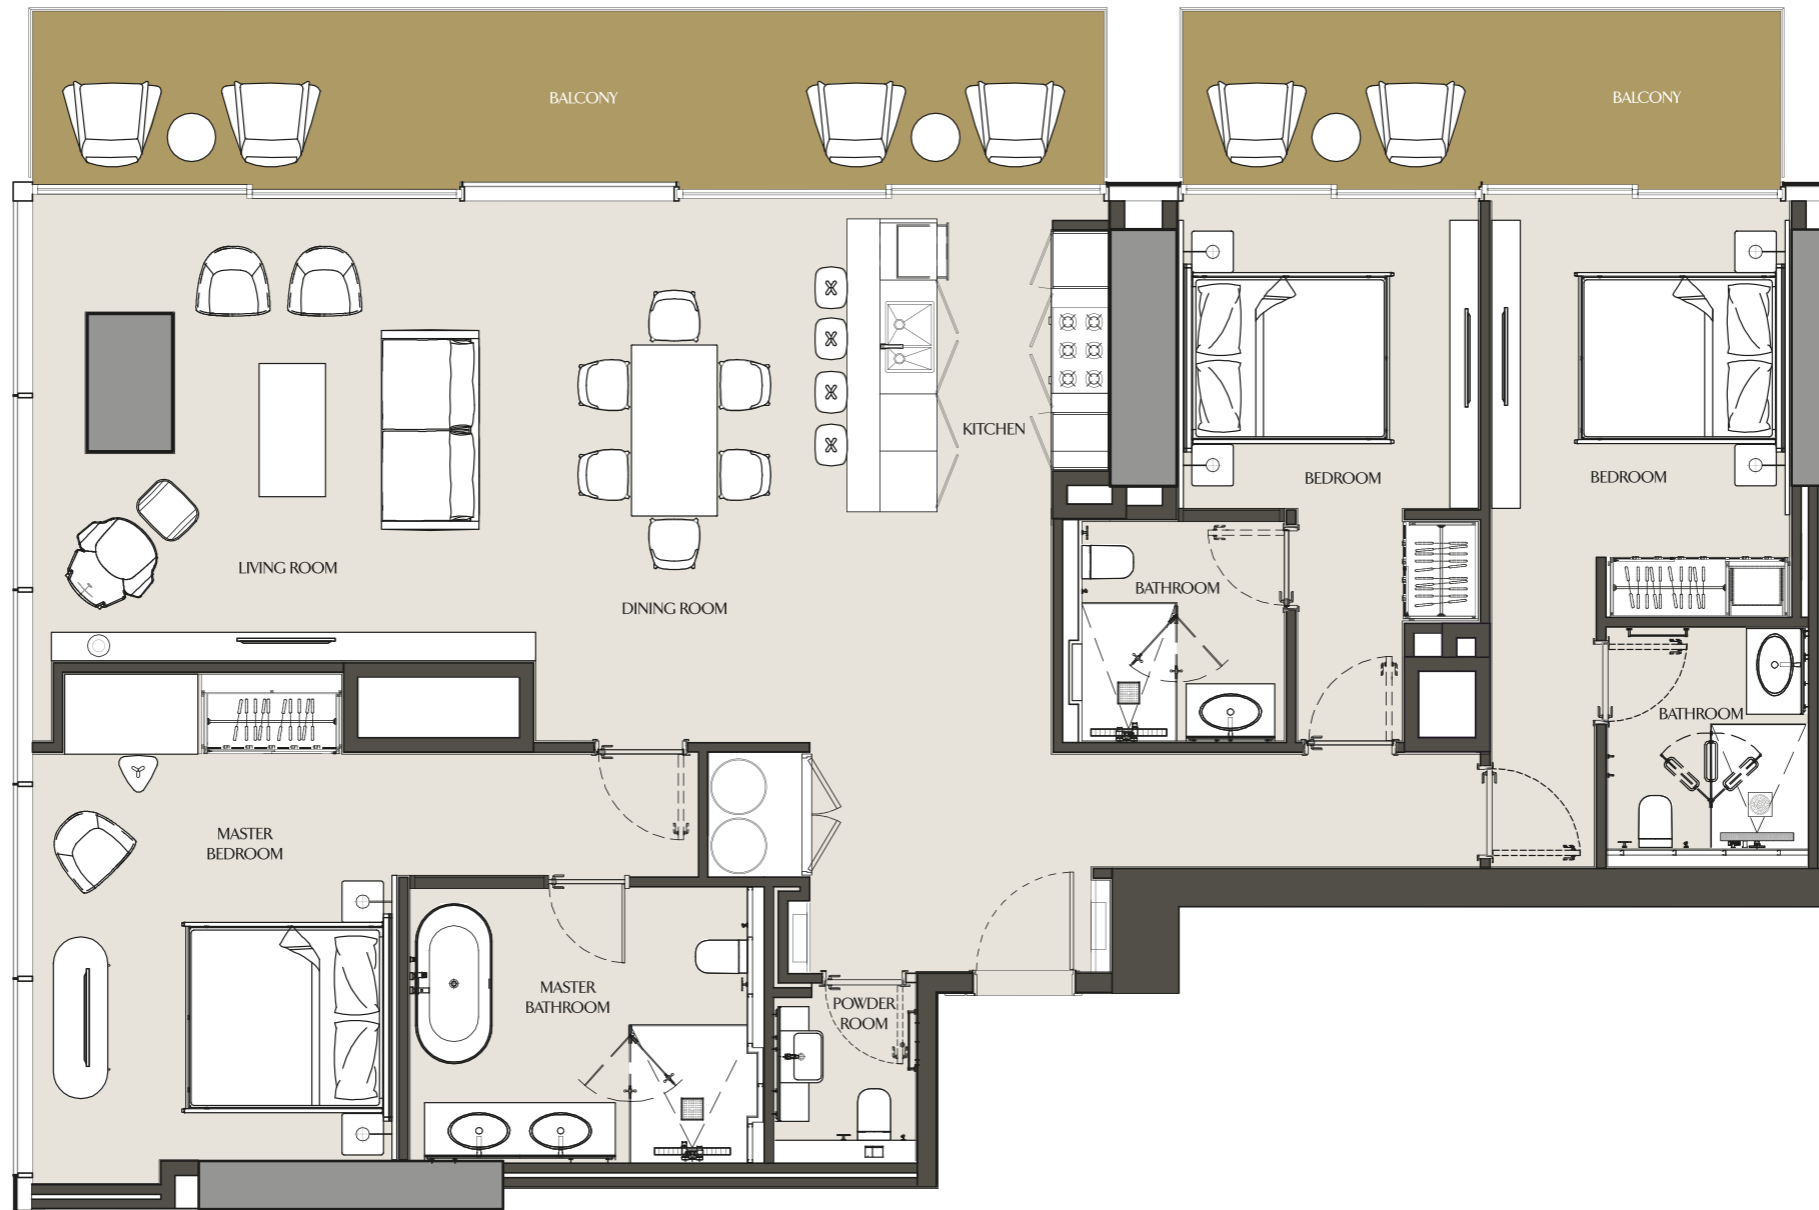

TWO BEDROOM - 2A

LEVELS 19-55

Apartment Area	119.53 m ²	1286.61 ft ²
Balcony Area	21.59 m ²	232.39 ft ²
Total Area	141.12 m ²	1519.00 ft ²

TWO BEDROOM - 2B

LEVEL 21

Apartment Area	128.66 m ²	1384.88 ft ²
Balcony Area	8.97 m ²	96.55 ft ²
Total Area	137.63 m ²	1481.44 ft ²

TWO BEDROOM - 2C

LEVELS 21-40, 43-55

Apartment Area	124.11 m ²	1335.91 ft ²
Balcony Area	9.00 m ²	96.88 ft ²
Total Area	133.11 m²	1432.78 ft²

TWO BEDROOM - 2D

LEVELS 22-29

Apartment Area	124.64 m ²	1341.61 ft ²
Balcony Area	9.28 m ²	99.89 ft ²
Total Area	133.92 m ²	1441.50 ft ²

THREE BEDROOM - 3A

LEVELS 19-21

Apartment Area	169.01 m ²	1819.21 ft ²
Balcony Area	33.81 m ²	363.93 ft ²
Total Area	202.82 m ²	2183.14 ft ²

THREE BEDROOM - 3B

LEVELS 22-29, 43-55

Apartment Area	173.80 m ²	1870.77 ft ²
Balcony Area	25.58 m ²	275.34 ft ²
Total Area	199.38 m²	2146.11 ft²