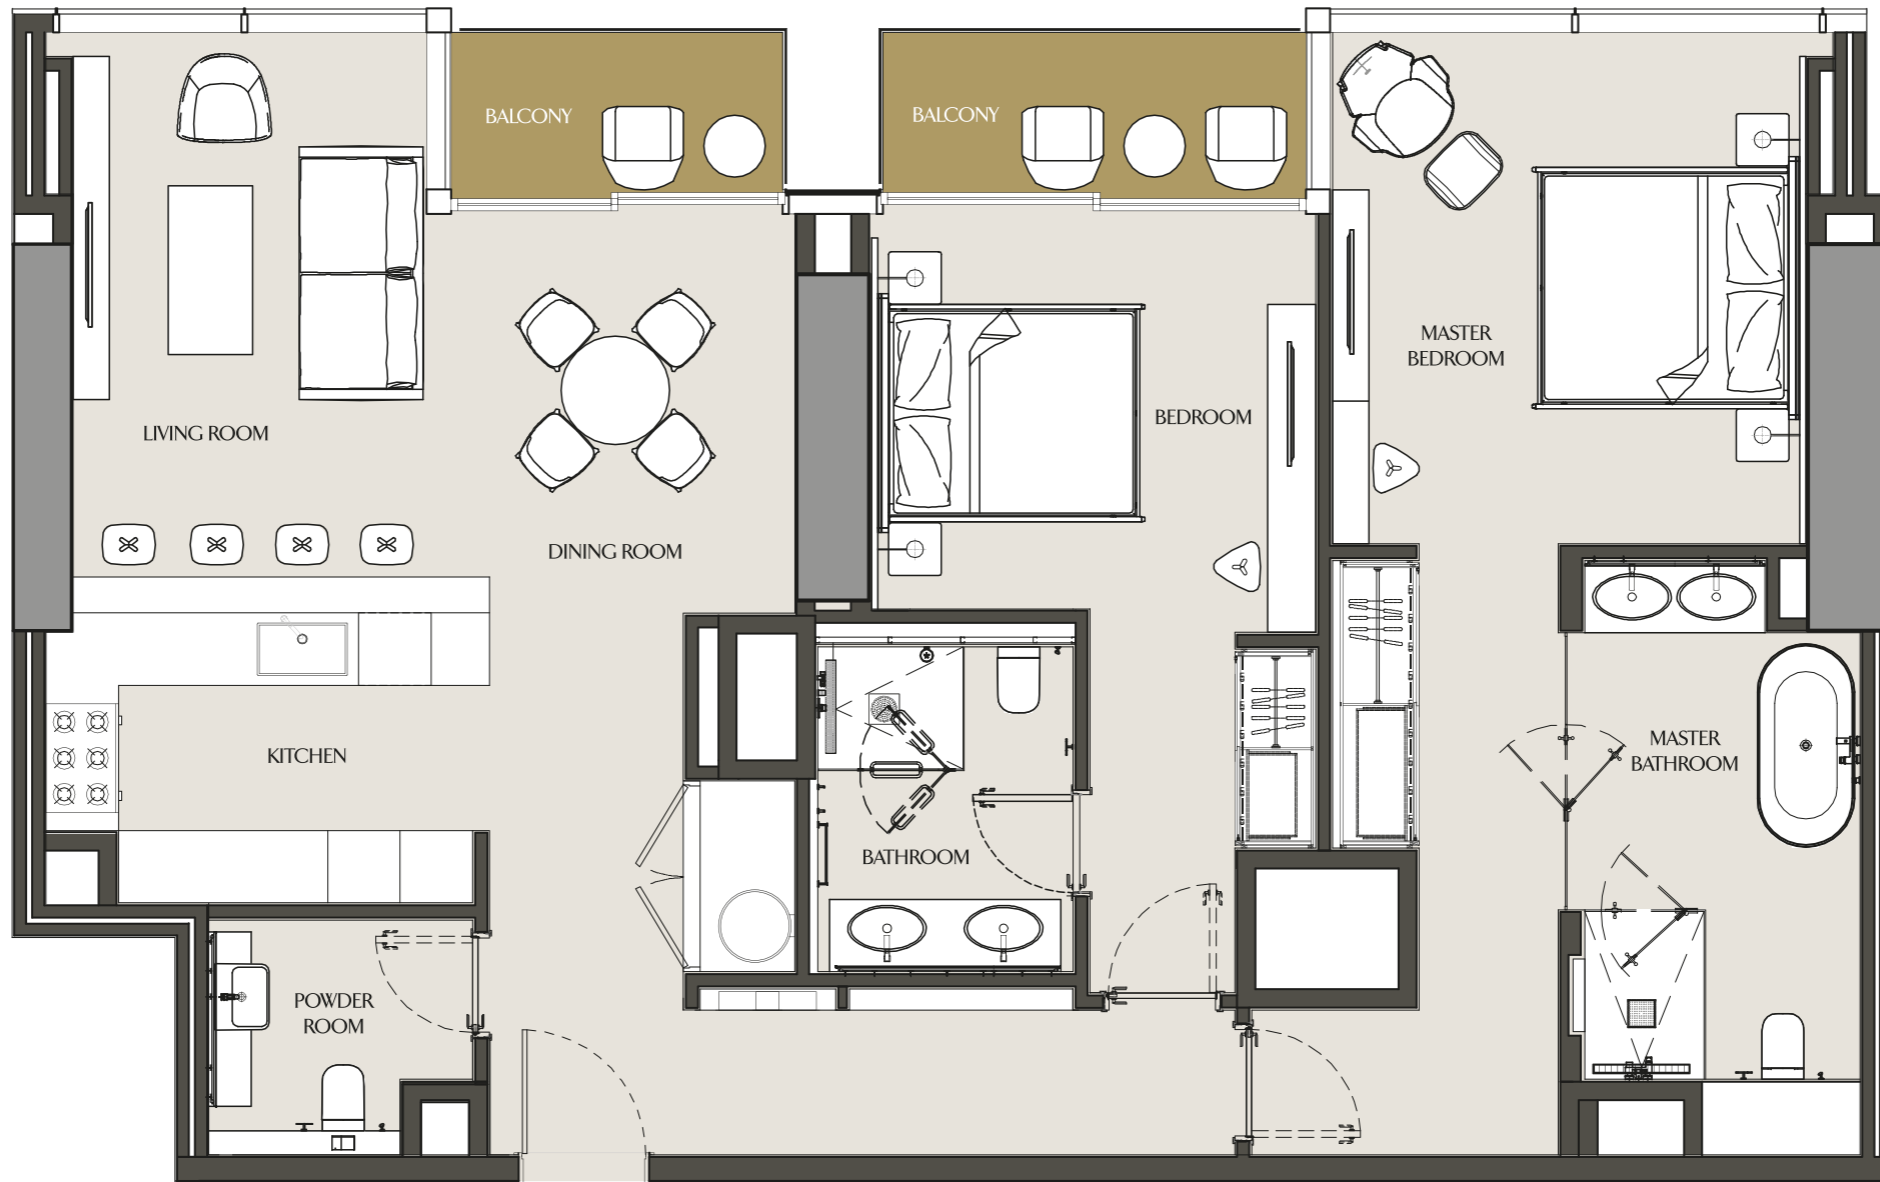

ONE BEDROOM - 1D

LEVELS 21-40, 43-55

Apartment Area	69.40 m ²	747.02 ft ²
Balcony Area	4.94 m ²	53.17 ft ²
Total Area	74.34 m ²	800.19 ft ²

ONE BEDROOM - 1E

LEVELS 30-55

Apartment Area	69.66 m ²	749.81 ft ²
Balcony Area	5.16 m ²	55.54 ft ²
Total Area	74.82 m ²	805.36 ft ²

TWO BEDROOM - 2A

LEVELS 19-55

Apartment Area	119.53 m ²	1286.61 ft ²
Balcony Area	21.59 m ²	232.39 ft ²
Total Area	141.12 m ²	1519.00 ft ²

TWO BEDROOM - 2B

LEVEL 21

Apartment Area	128.66 m ²	1384.88 ft ²
Balcony Area	8.97 m ²	96.55 ft ²
Total Area	137.63 m ²	1481.44 ft ²

TWO BEDROOM - 2C

LEVELS 21-40, 43-55

Apartment Area	124.11 m ²	1335.91 ft ²
Balcony Area	9.00 m ²	96.88 ft ²
Total Area	133.11 m²	1432.78 ft²

TWO BEDROOM - 2D

LEVELS 22-29

Apartment Area	124.64 m ²	1341.61 ft ²
Balcony Area	9.28 m ²	99.89 ft ²
Total Area	133.92 m ²	1441.50 ft ²

THREE BEDROOM - 3A

LEVELS 19-21

Apartment Area	169.01 m ²	1819.21 ft ²
Balcony Area	33.81 m ²	363.93 ft ²
Total Area	202.82 m ²	2183.14 ft ²

THREE BEDROOM - 3B

LEVELS 22-29, 43-55

Apartment Area	173.80 m ²	1870.77 ft ²
Balcony Area	25.58 m ²	275.34 ft ²
Total Area	199.38 m²	2146.11 ft²