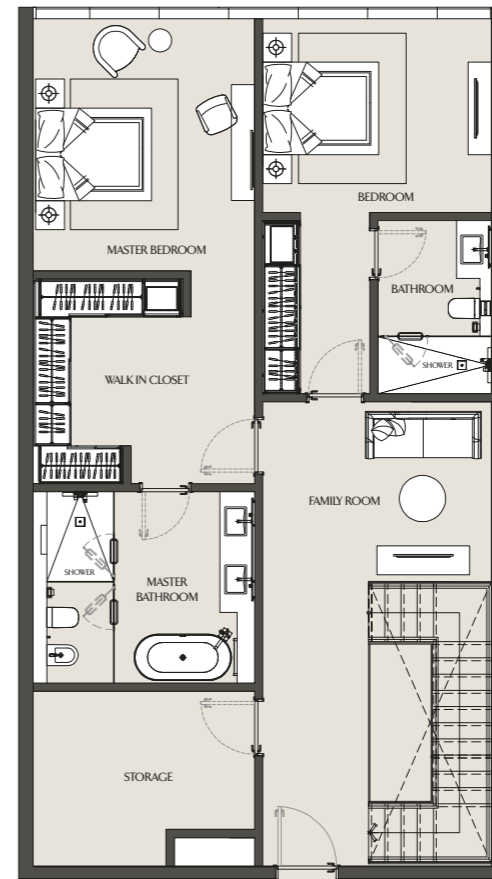

LOWER LEVEL

UPPER LEVEL

Apartment Area	190.31 m ²	2048.48 ft ²
Balcony Area	29.26 m ²	314.95 ft ²
Total Area	219.57 m ²	2363.43 ft ²

TWO BEDROOM VILLA

VILLA 07 - 303 | PODIUM 3 & 4

LOWER LEVEL

UPPER LEVEL

Apartment Area	229.99 m ²	2475.59 ft ²
Balcony Area	28.67 m ²	308.60 ft ²
Total Area	258.66 m ²	2784.19 ft ²