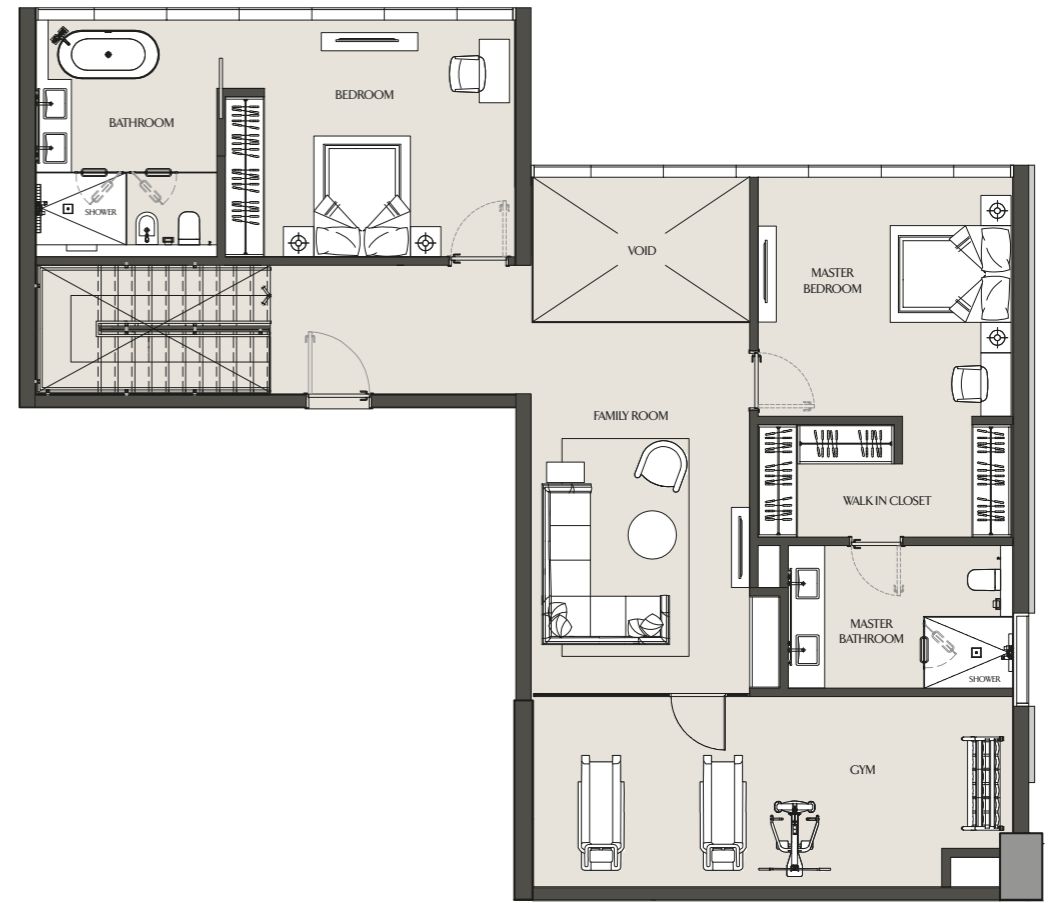

LOWER LEVEL

UPPER LEVEL

Apartment Area	349.82 m ²	3765.43 ft ²
Balcony Area	79.50 m ²	855.73 ft ²
Total Area	429.32 m ²	4621.16 ft ²

THREE BEDROOM VILLA

VILLA 13 - 503 | PODIUM 5 & 6

LOWER LEVEL

UPPER LEVEL