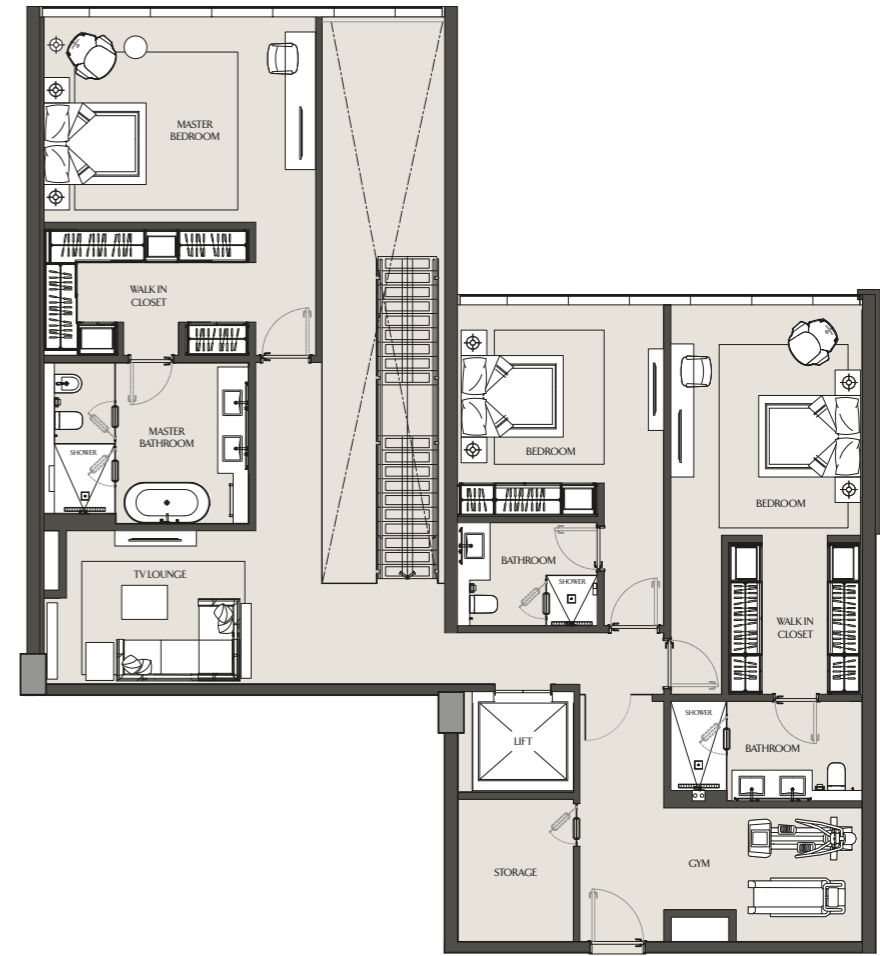

UPPER LEVEL