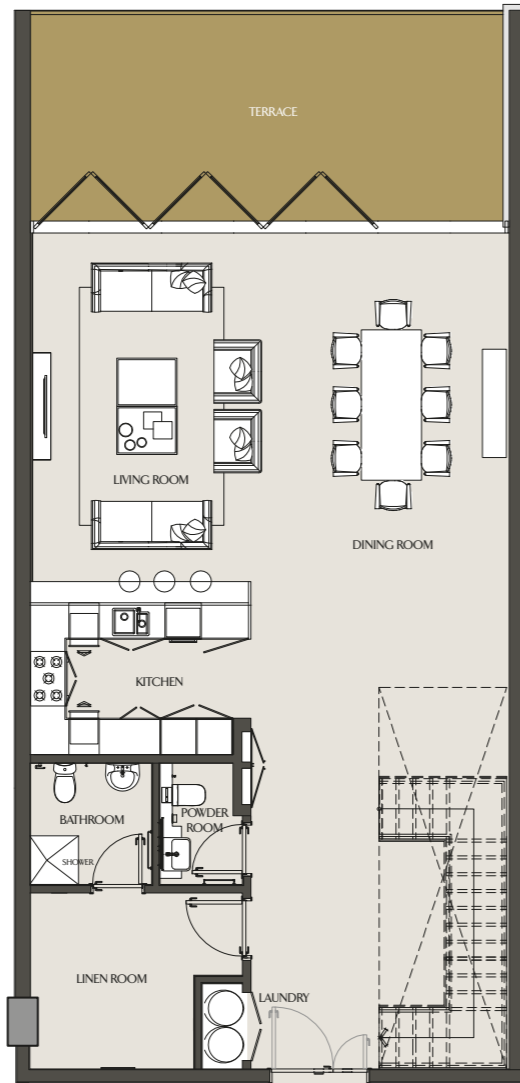

TWO BEDROOM VILLA

VILLA 08 - 304 | PODIUM 3 & 4

LOWER LEVEL