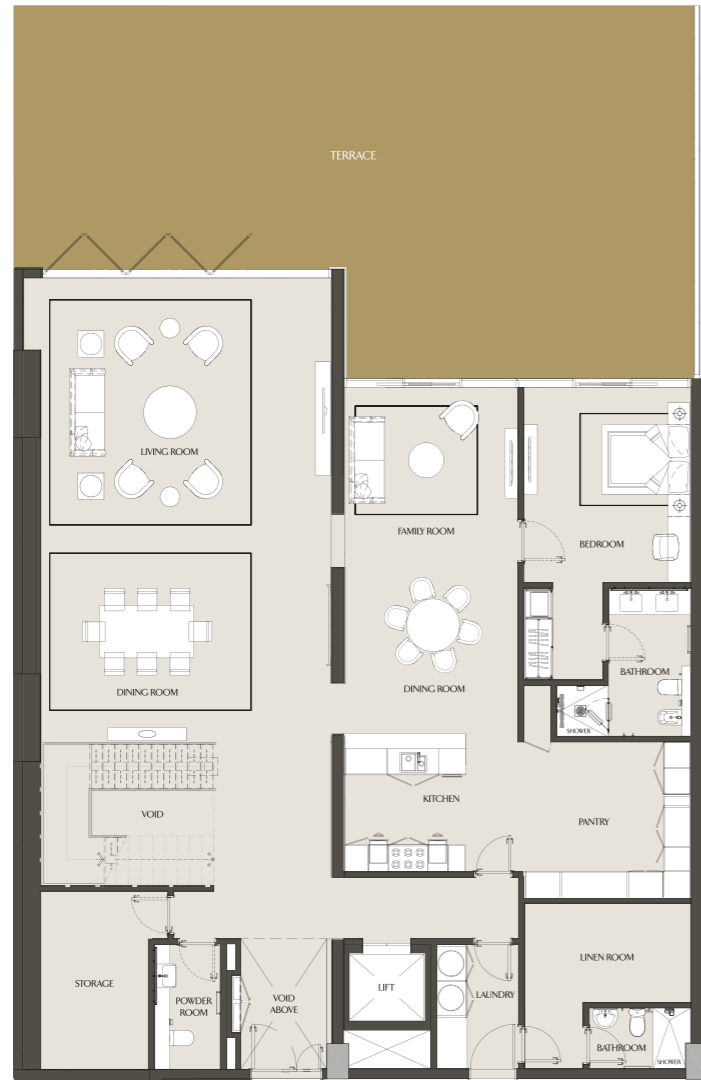

THREE BEDROOM - 3A

LEVELS 19-21

Apartment Area	169.01 m ²	1819.21 ft ²
Balcony Area	33.81 m ²	363.93 ft ²
Total Area	202.82 m ²	2183.14 ft ²

THREE BEDROOM - 3B

LEVELS 22-29, 43-55

Apartment Area	173.80 m ²	1870.77 ft ²
Balcony Area	25.58 m ²	275.34 ft ²
Total Area	199.38 m²	2146.11 ft²

PENTHOUSE - PH A

LEVEL 56

Apartment Area	519.66 m ²	5593.57 ft ²
Balcony Area	71.10 m ²	765.31 ft ²
Total Area	590.76 m²	6358.88 ft²

FIVE BEDROOM VILLA

VILLA 01 - 101 | PODIUM 1 & 2

LOWER LEVEL

UPPER LEVEL

Apartment Area	500.69 m ²	5389.38 ft ²
Balcony Area	129.63 m ²	1395.33 ft ²
Total Area	630.32 m ²	6784.71 ft ²

FIVE BEDROOM VILLA

VILLA 02 - 102 | PODIUM 1 & 2

LOWER LEVEL

UPPER LEVEL

Apartment Area	395.58 m ²	4257.99 ft ²
Balcony Area	108.31 m ²	1165.84 ft ²
Total Area	503.89 m ²	5423.82 ft ²

FOUR BEDROOM VILLA

VILLA 03 - 103 | PODIUM 1 & 2