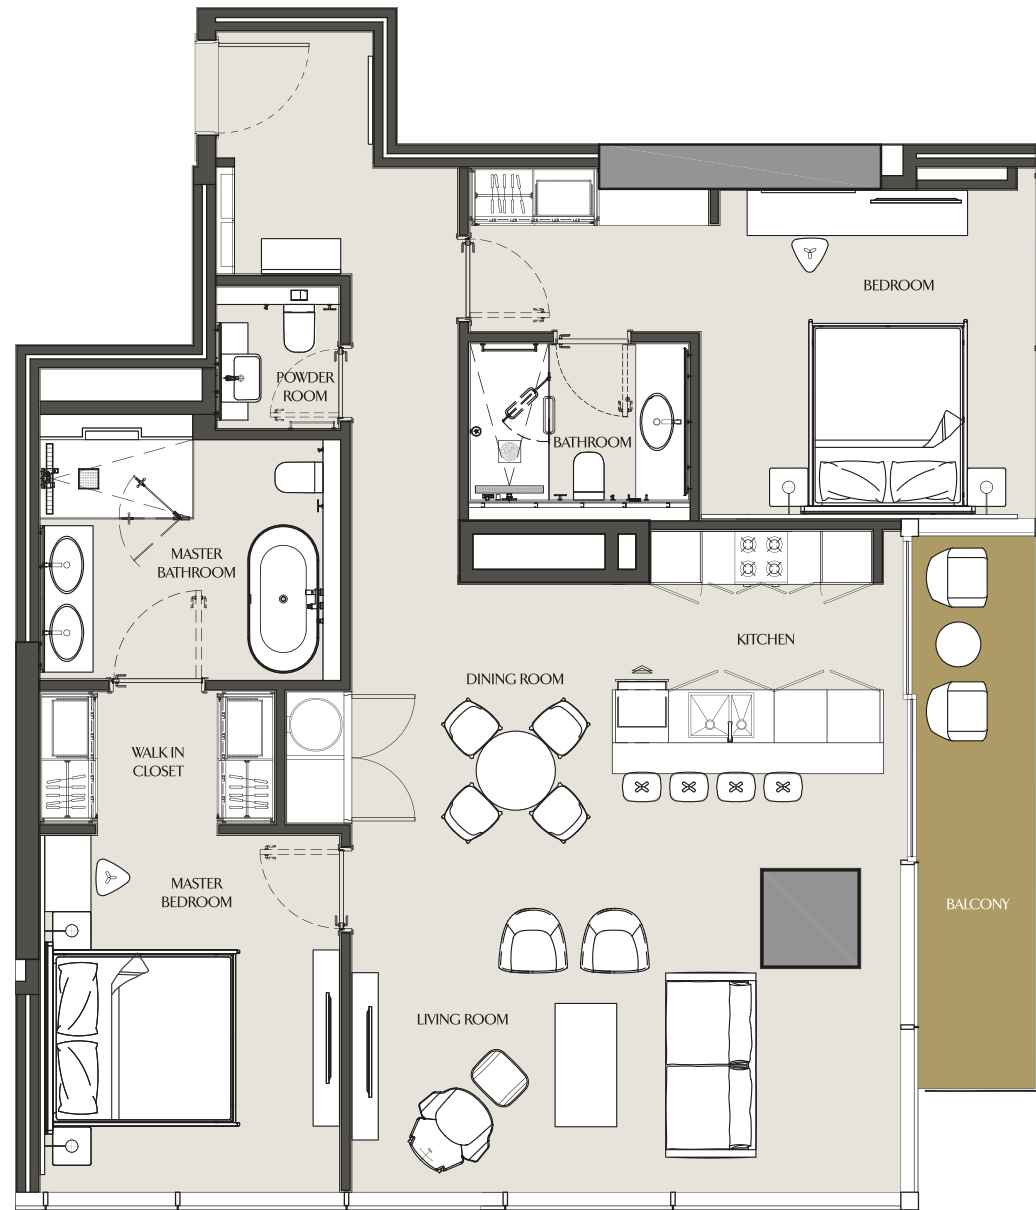

ONE BEDROOM - 1D

LEVELS 21-40, 43-55

Apartment Area	69.40 m ²	747.02 ft ²
Balcony Area	4.94 m ²	53.17 ft ²
Total Area	74.34 m ²	800.19 ft ²

ONE BEDROOM - 1E

LEVELS 30-55

Apartment Area	69.66 m ²	749.81 ft ²
Balcony Area	5.16 m ²	55.54 ft ²
Total Area	74.82 m ²	805.36 ft ²

TWO BEDROOM - 2A

LEVELS 19-55

Apartment Area	119.53 m ²	1286.61 ft ²
Balcony Area	21.59 m ²	232.39 ft ²
Total Area	141.12 m ²	1519.00 ft ²

TWO BEDROOM - 2B

LEVEL 21

Apartment Area	128.66 m ²	1384.88 ft ²
Balcony Area	8.97 m ²	96.55 ft ²
Total Area	137.63 m ²	1481.44 ft ²

TWO BEDROOM - 2C

LEVELS 21-40, 43-55

Apartment Area	124.11 m ²	1335.91 ft ²
Balcony Area	9.00 m ²	96.88 ft ²
Total Area	133.11 m²	1432.78 ft²

TWO BEDROOM - 2D

LEVELS 22-29

Apartment Area	124.64 m ²	1341.61 ft ²
Balcony Area	9.28 m ²	99.89 ft ²
Total Area	133.92 m ²	1441.50 ft ²

THREE BEDROOM - 3A

LEVELS 19-21

Apartment Area	169.01 m ²	1819.21 ft ²
Balcony Area	33.81 m ²	363.93 ft ²
Total Area	202.82 m ²	2183.14 ft ²

THREE BEDROOM - 3B

LEVELS 22-29, 43-55

Apartment Area	173.80 m ²	1870.77 ft ²
Balcony Area	25.58 m ²	275.34 ft ²
Total Area	199.38 m²	2146.11 ft²