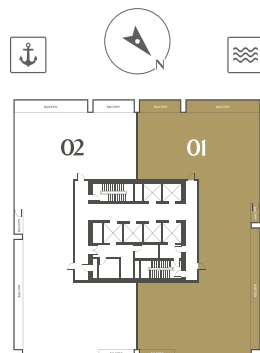

PENTHOUSE - PH A

LEVEL 56

Apartment Area	519.66 m²	5593.57 ft²
Balcony Area	71.10 m²	765.31 ft²
Total Area	590.76 m²	6358.88 ft²