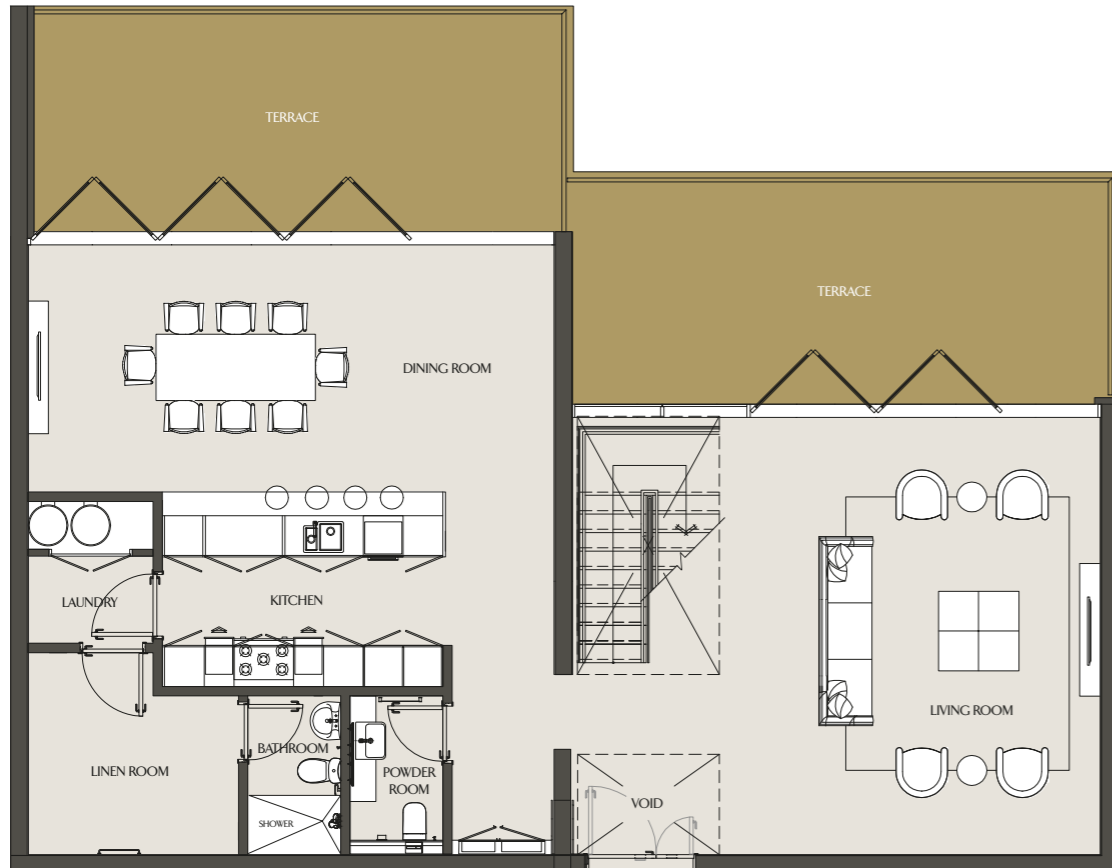

TWO BEDROOM VILLA

VILLA 08 - 304 | PODIUM 3 & 4

LOWER LEVEL

UPPER LEVEL

Apartment Area	214.95 m ²	2313.70 ft ²
Balcony Area	29.32 m ²	315.60 ft ²
Total Area	244.27 m ²	2629.30 ft ²

THREE BEDROOM VILLA

VILLA 09 - 305 | PODIUM 3 & 4