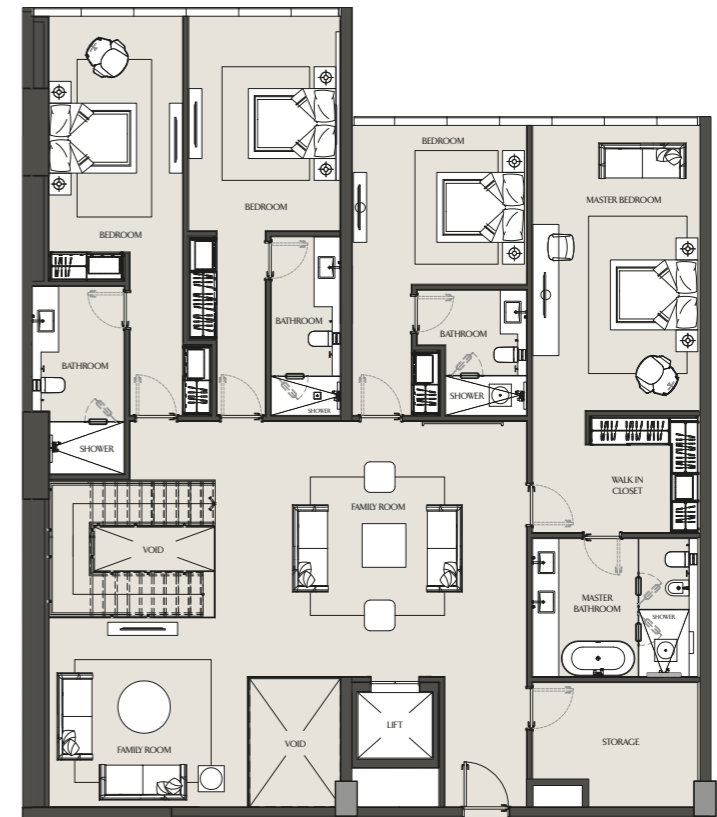

THREE BEDROOM - 3A

LEVELS 19-21

Apartment Area	169.01 m ²	1819.21 ft ²
Balcony Area	33.81 m ²	363.93 ft ²
Total Area	202.82 m ²	2183.14 ft ²

THREE BEDROOM - 3B

LEVELS 22-29, 43-55

Apartment Area	173.80 m ²	1870.77 ft ²
Balcony Area	25.58 m ²	275.34 ft ²
Total Area	199.38 m²	2146.11 ft²

PENTHOUSE - PH A

LEVEL 56

Apartment Area	519.66 m ²	5593.57 ft ²
Balcony Area	71.10 m ²	765.31 ft ²
Total Area	590.76 m²	6358.88 ft²

FIVE BEDROOM VILLA

VILLA 01 - 101 | PODIUM 1 & 2

LOWER LEVEL

UPPER LEVEL

Apartment Area	500.69 m ²	5389.38 ft ²
Balcony Area	129.63 m ²	1395.33 ft ²
Total Area	630.32 m ²	6784.71 ft ²

FIVE BEDROOM VILLA

VILLA 02 - 102 | PODIUM 1 & 2

LOWER LEVEL

UPPER LEVEL

Apartment Area	395.58 m ²	4257.99 ft ²
Balcony Area	108.31 m ²	1165.84 ft ²
Total Area	503.89 m ²	5423.82 ft ²

FOUR BEDROOM VILLA

VILLA 03 - 103 | PODIUM 1 & 2