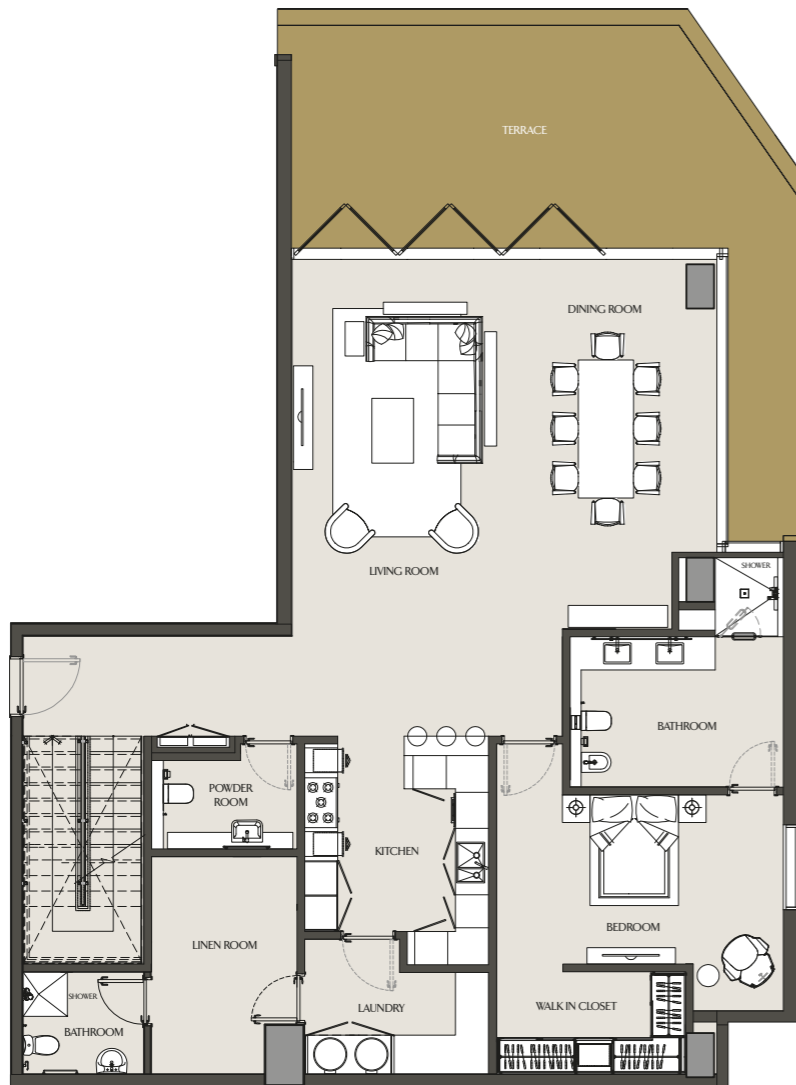

LOWER LEVEL

UPPER LEVEL

Apartment Area	353.03 m ²	3799.98 ft ²
Balcony Area	35.37 m ²	380.72 ft ²
Total Area	388.40 m ²	4180.70 ft ²

FOUR BEDROOM VILLA

VILLA 04 - 104 | PODIUM 1 & 2

LOWER LEVEL

UPPER LEVEL

Apartment Area	327.22 m ²	3522.17 ft ²
Balcony Area	70.54 m ²	759.29 ft ²
Total Area	397.76 m ²	4281.45 ft ²