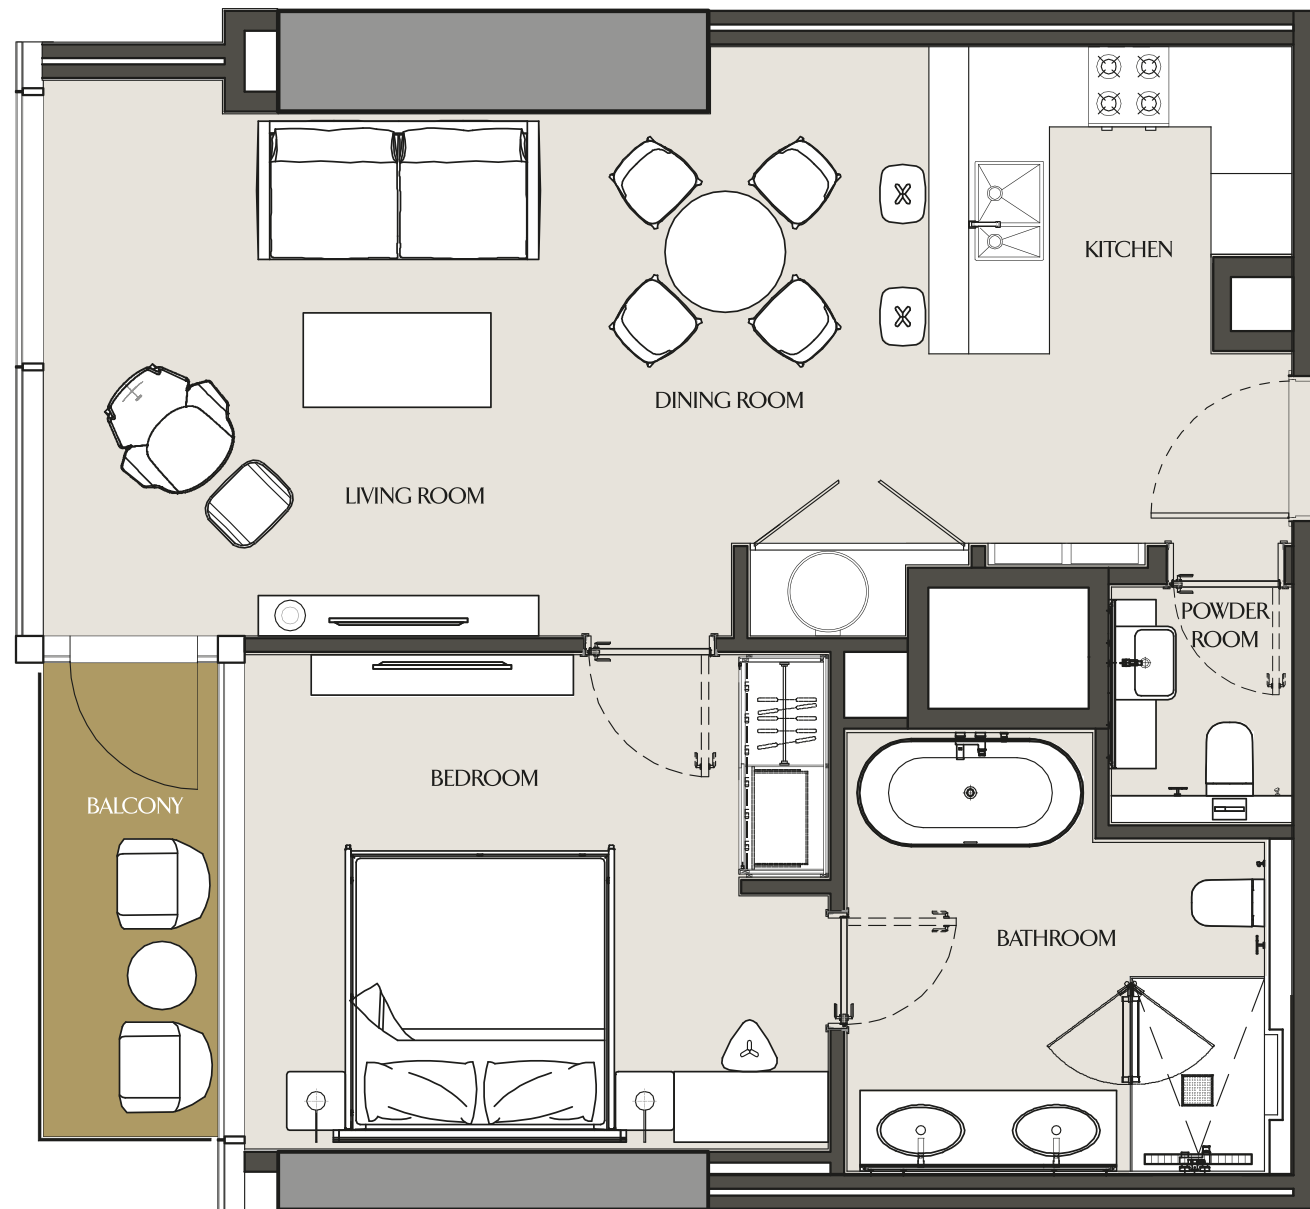

EXECUTIVE STUDIO - SA

LEVELS 19-21, 30-55

Apartment Area	53.25 m ²	573.18 ft ²
Balcony Area	4.03 m ²	43.38 ft ²
Total Area	57.28 m ²	616.56 ft ²

ONE BEDROOM - 1A

LEVELS 19-55

Apartment Area	78.53 m ²	845.29 ft ²
Balcony Area	12.24 m ²	131.75 ft ²
Total Area	90.77 m²	977.04 ft²

ONE BEDROOM - 1B

LEVELS 21-40, 43-55

Apartment Area	83.6 m ²	899.86 ft ²
Balcony Area	4.43 m ²	47.68 ft ²
Total Area	88.03 m ²	947.55 ft ²

ONE BEDROOM - 1C

LEVELS 19,20

Apartment Area	74.36 m ²	800.40 ft ²
Balcony Area	5.17 m ²	55.65 ft ²
Total Area	79.53 m ²	856.05 ft ²

ONE BEDROOM - 1D

LEVELS 21-40, 43-55

Apartment Area	69.40 m ²	747.02 ft ²
Balcony Area	4.94 m ²	53.17 ft ²
Total Area	74.34 m ²	800.19 ft ²

ONE BEDROOM - 1E

LEVELS 30-55

Apartment Area	69.66 m ²	749.81 ft ²
Balcony Area	5.16 m ²	55.54 ft ²
Total Area	74.82 m ²	805.36 ft ²

TWO BEDROOM - 2A

LEVELS 19-55

Apartment Area	119.53 m ²	1286.61 ft ²
Balcony Area	21.59 m ²	232.39 ft ²
Total Area	141.12 m ²	1519.00 ft ²

TWO BEDROOM - 2B

LEVEL 21

Apartment Area	128.66 m ²	1384.88 ft ²
Balcony Area	8.97 m ²	96.55 ft ²
Total Area	137.63 m ²	1481.44 ft ²