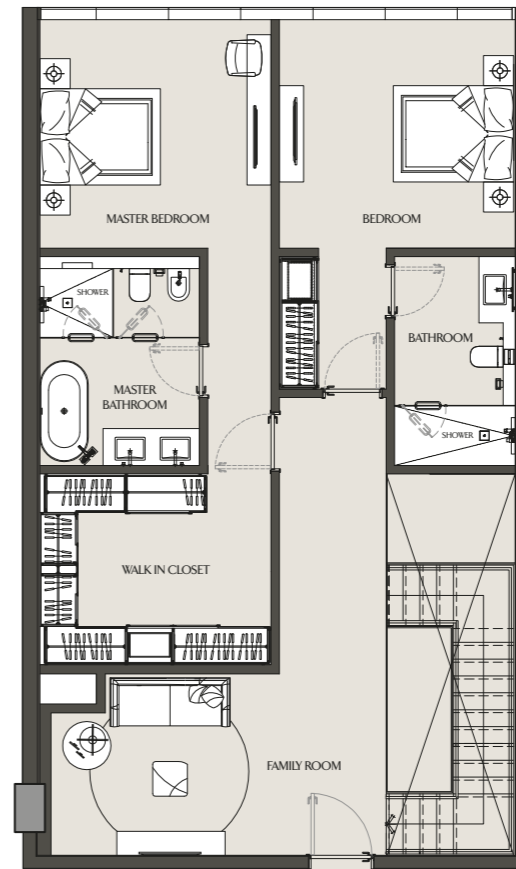

UPPER LEVEL