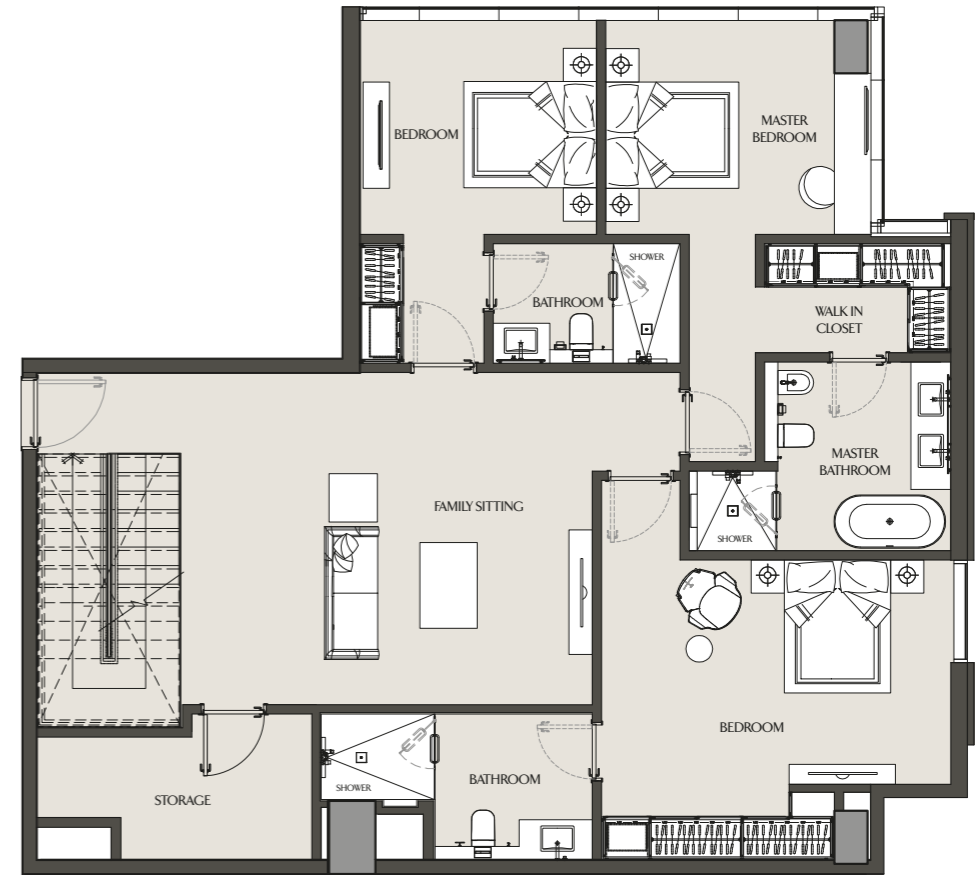

LOWER LEVEL

UPPER LEVEL

Apartment Area	256.69 m ²	2762.99 ft ²
Balcony Area	56.90 m ²	612.47 ft ²
Total Area	313.59 m ²	3375.45 ft ²

FOUR BEDROOM VILLA

VILLA 10 - 306 | PODIUM 3 & 4

LOWER LEVEL

UPPER LEVEL

Apartment Area	290.73 m ²	3129.39 ft ²
Balcony Area	32.77 m ²	352.73 ft ²
Total Area	323.50 m ²	3482.12 ft ²