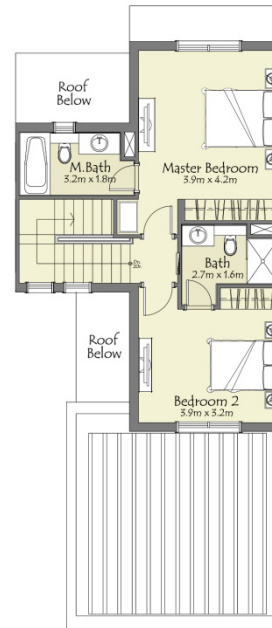

Type A

3 Bedroom + Maid Semi Detached

GROUND LEVEL

FIRST LEVEL

Area: **2,271 sq. ft.**

GROUND LEVEL

FIRST LEVEL

Area: **1,936 sq. ft.**

Type C

3 Bedroom + Maid Townhouse – Middle

GROUND LEVEL

FIRST LEVEL

Area: **1,820 sq. ft.**

Type D+

2 Bedroom + Maid Townhouse – Middle

GROUND LEVEL

FIRST LEVEL

Area: 1,513 sq. ft.

Thank You