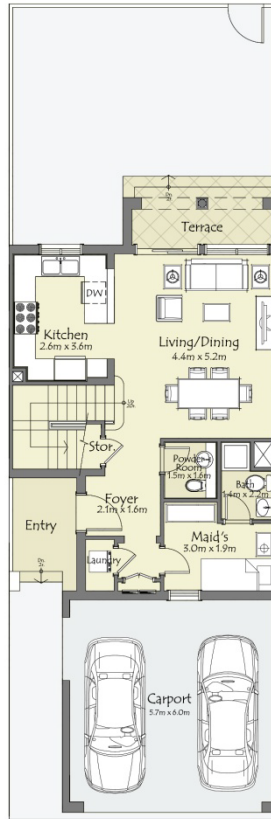

Type A

3 Bedroom + Maid Semi Detached

GROUND LEVEL

FIRST LEVEL

Area: **2,271 sq. ft.**

GROUND LEVEL

FIRST LEVEL

Area: **1,936 sq. ft.**

Type C

3 Bedroom + Maid Townhouse – Middle

GROUND LEVEL

FIRST LEVEL

Area: **1,820 sq. ft.**

Type D+

2 Bedroom + Maid Townhouse – Middle

GROUND LEVEL

FIRST LEVEL

Area: 1,513 sq. ft.

Thank You