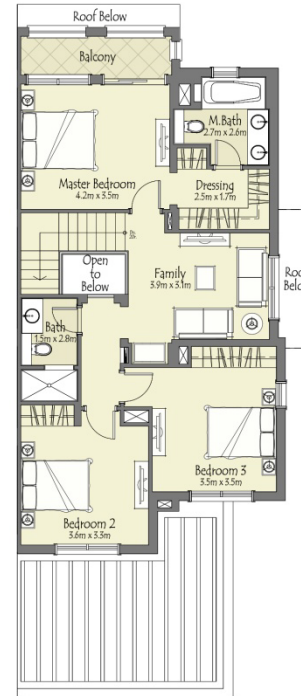

Type A

3 Bedroom + Maid Semi Detached

GROUND LEVEL

FIRST LEVEL

Area: **2,271 sq. ft.**

GROUND LEVEL

FIRST LEVEL

Area: **1,936 sq. ft.**

Type C

3 Bedroom + Maid Townhouse – Middle

GROUND LEVEL

FIRST LEVEL

Area: **1,820 sq. ft.**

Type D+

2 Bedroom + Maid Townhouse – Middle

GROUND LEVEL

FIRST LEVEL

Area: 1,513 sq. ft.

Thank You