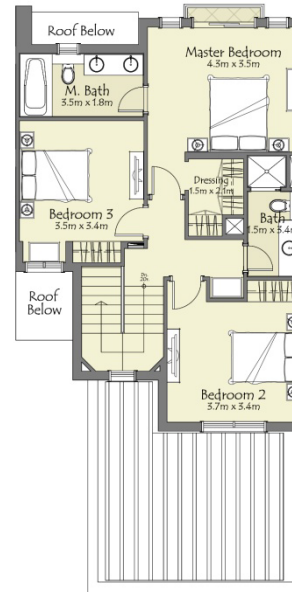

Type A

3 Bedroom + Maid Semi Detached

GROUND LEVEL

FIRST LEVEL

Area: **2,271 sq. ft.**

GROUND LEVEL

FIRST LEVEL

Area: **1,936 sq. ft.**

Type C

3 Bedroom + Maid Townhouse – Middle

GROUND LEVEL

FIRST LEVEL

Area: **1,820 sq. ft.**

Type D+

2 Bedroom + Maid Townhouse – Middle

GROUND LEVEL

FIRST LEVEL

Area: 1,513 sq. ft.

Thank You