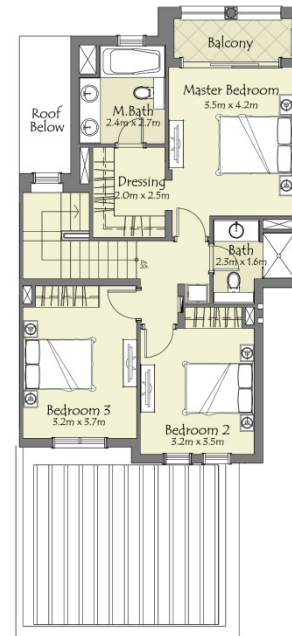

Type A

3 Bedroom + Maid Semi Detached

GROUND LEVEL

FIRST LEVEL

Area: **2,271 sq. ft.**

GROUND LEVEL

FIRST LEVEL

Area: **1,936 sq. ft.**

Type C

3 Bedroom + Maid Townhouse – Middle

GROUND LEVEL

FIRST LEVEL

Area: **1,820 sq. ft.**

Type D+

2 Bedroom + Maid Townhouse – Middle

GROUND LEVEL

FIRST LEVEL

Area: 1,513 sq. ft.

Thank You