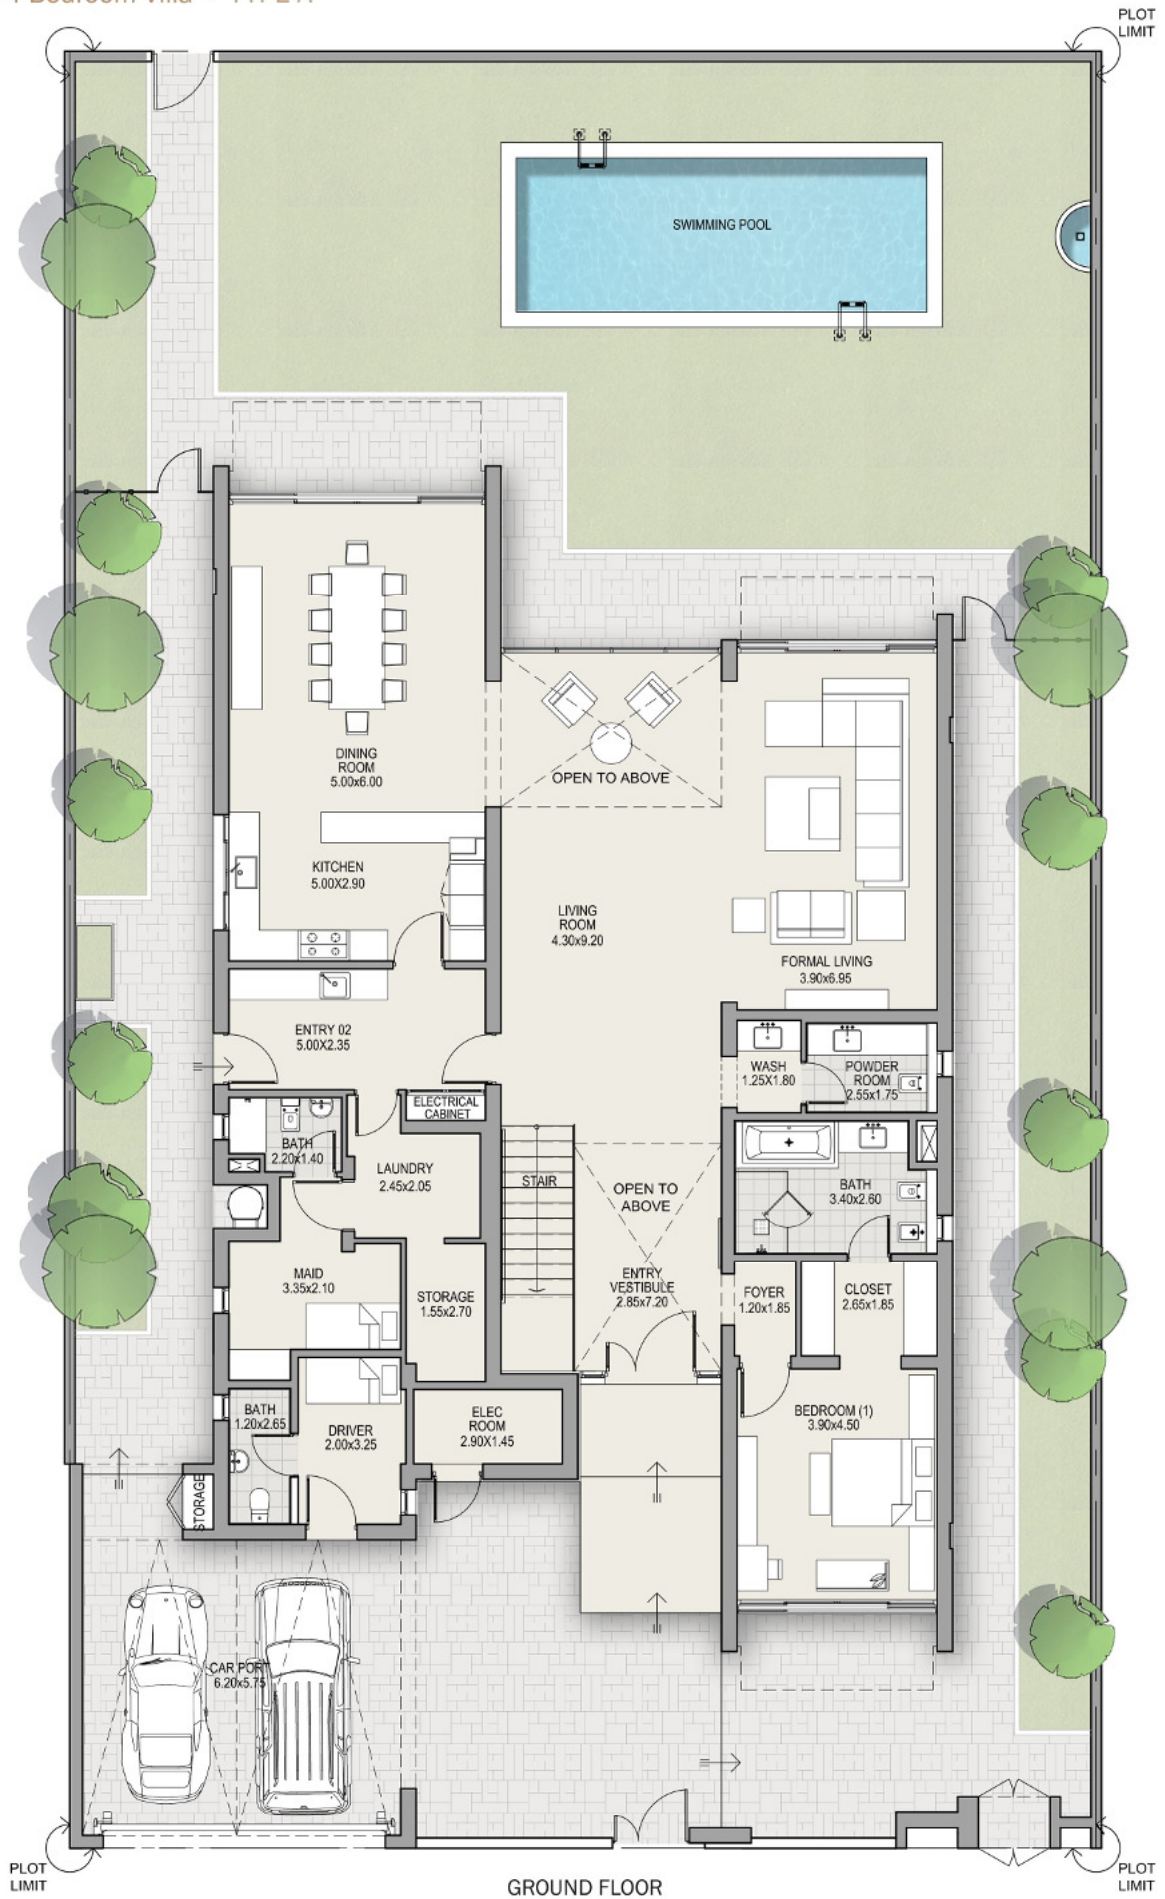

Contemporary 4 Bedroom Villa – TYPE A

Total Area: 6,356 sqft

Conceptual image. Subject to minor modifications

Contemporary 4 Bedroom Villa – TYPE A

Total Area: 6,356 sqft

Conceptual image. Subject to minor modifications

Mediterranean 4 Bedroom Villa – TYPE A

Total Area: 6,676 sqft

Conceptual image. Subject to minor modifications

Mediterranean 4 Bedroom Villa – TYPE A

Total Area: 6,676 sqft

Conceptual image. Subject to minor modifications