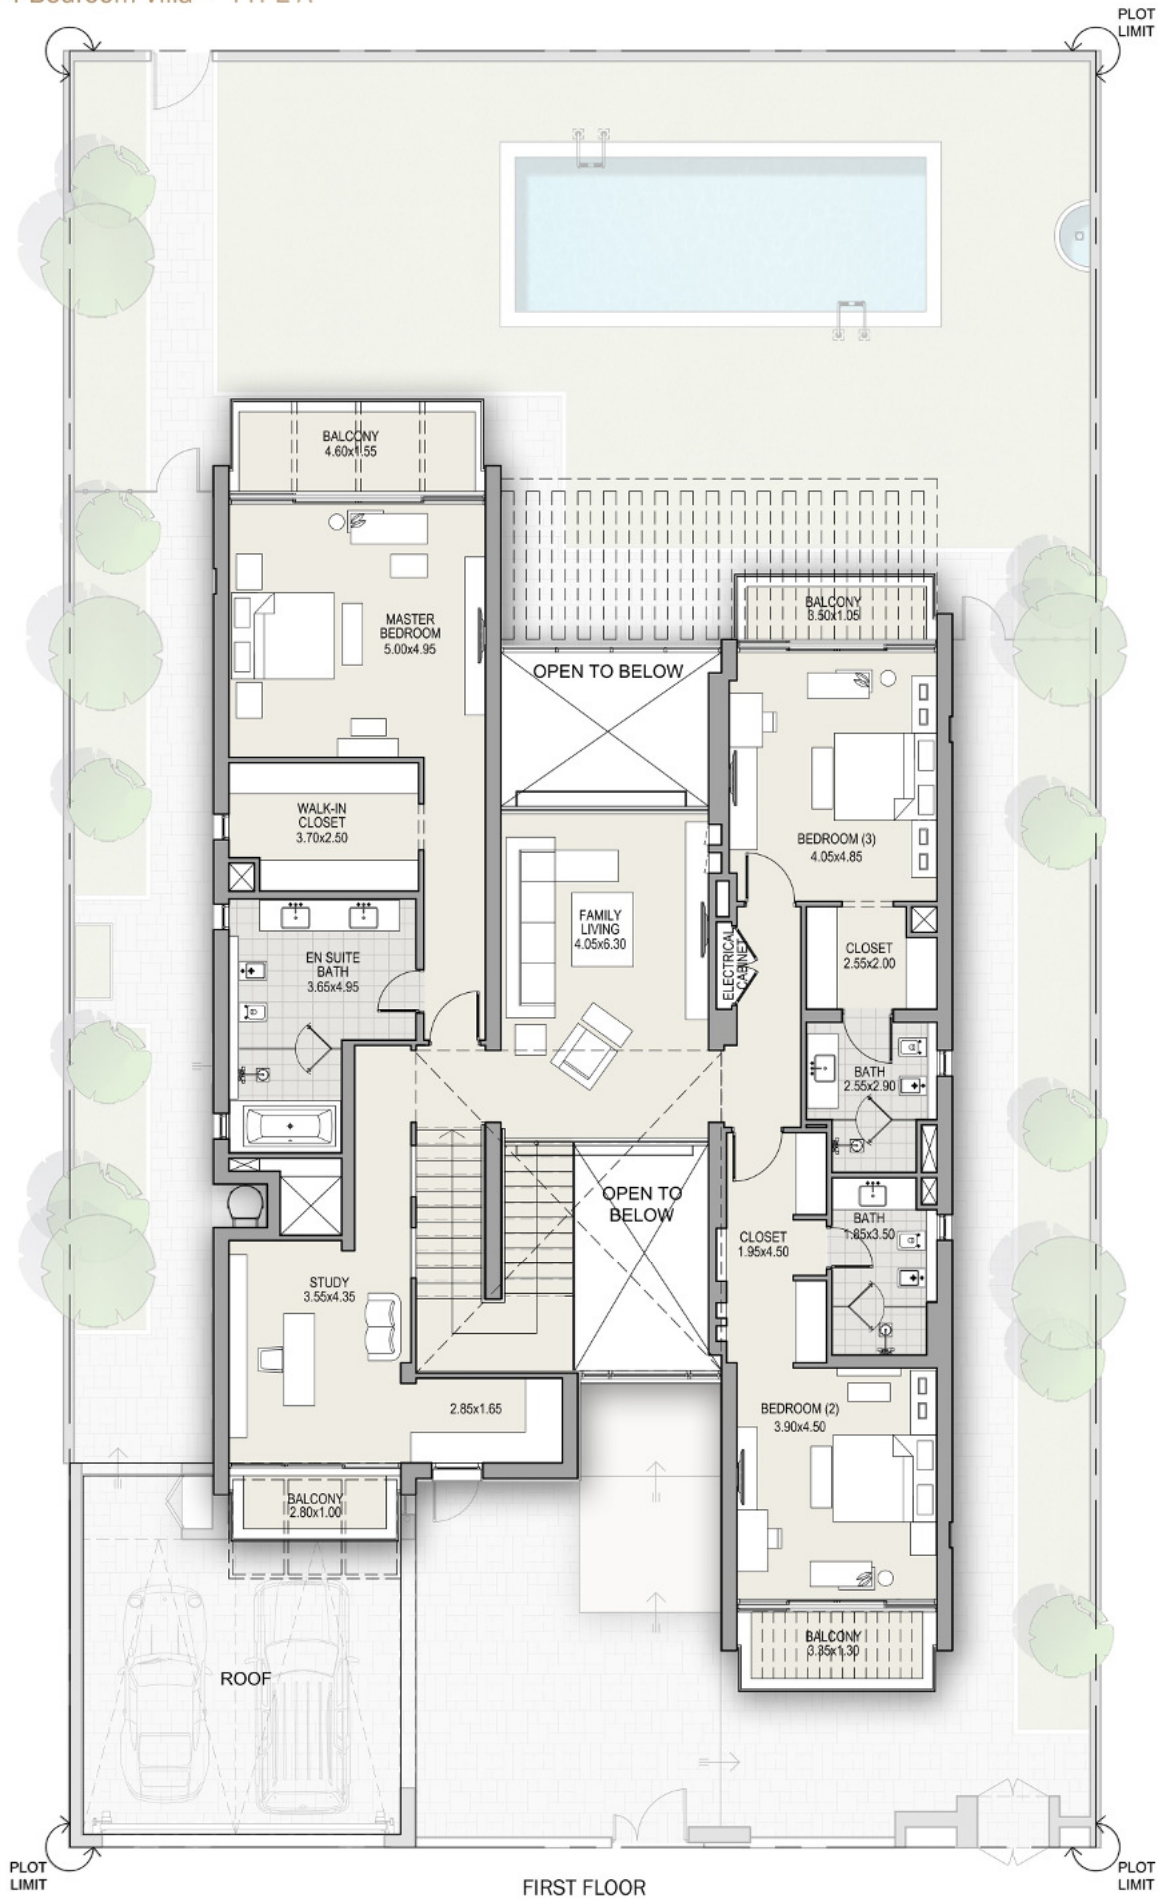

Contemporary 4 Bedroom Villa – TYPE A

Total Area: 6,356 sqft

Conceptual image. Subject to minor modifications

Contemporary 4 Bedroom Villa – TYPE A

Total Area: 6,356 sqft

Conceptual image. Subject to minor modifications

Mediterranean 4 Bedroom Villa – TYPE A

Total Area: 6,676 sqft

Conceptual image. Subject to minor modifications

Mediterranean 4 Bedroom Villa – TYPE A

Total Area: 6,676 sqft

Conceptual image. Subject to minor modifications