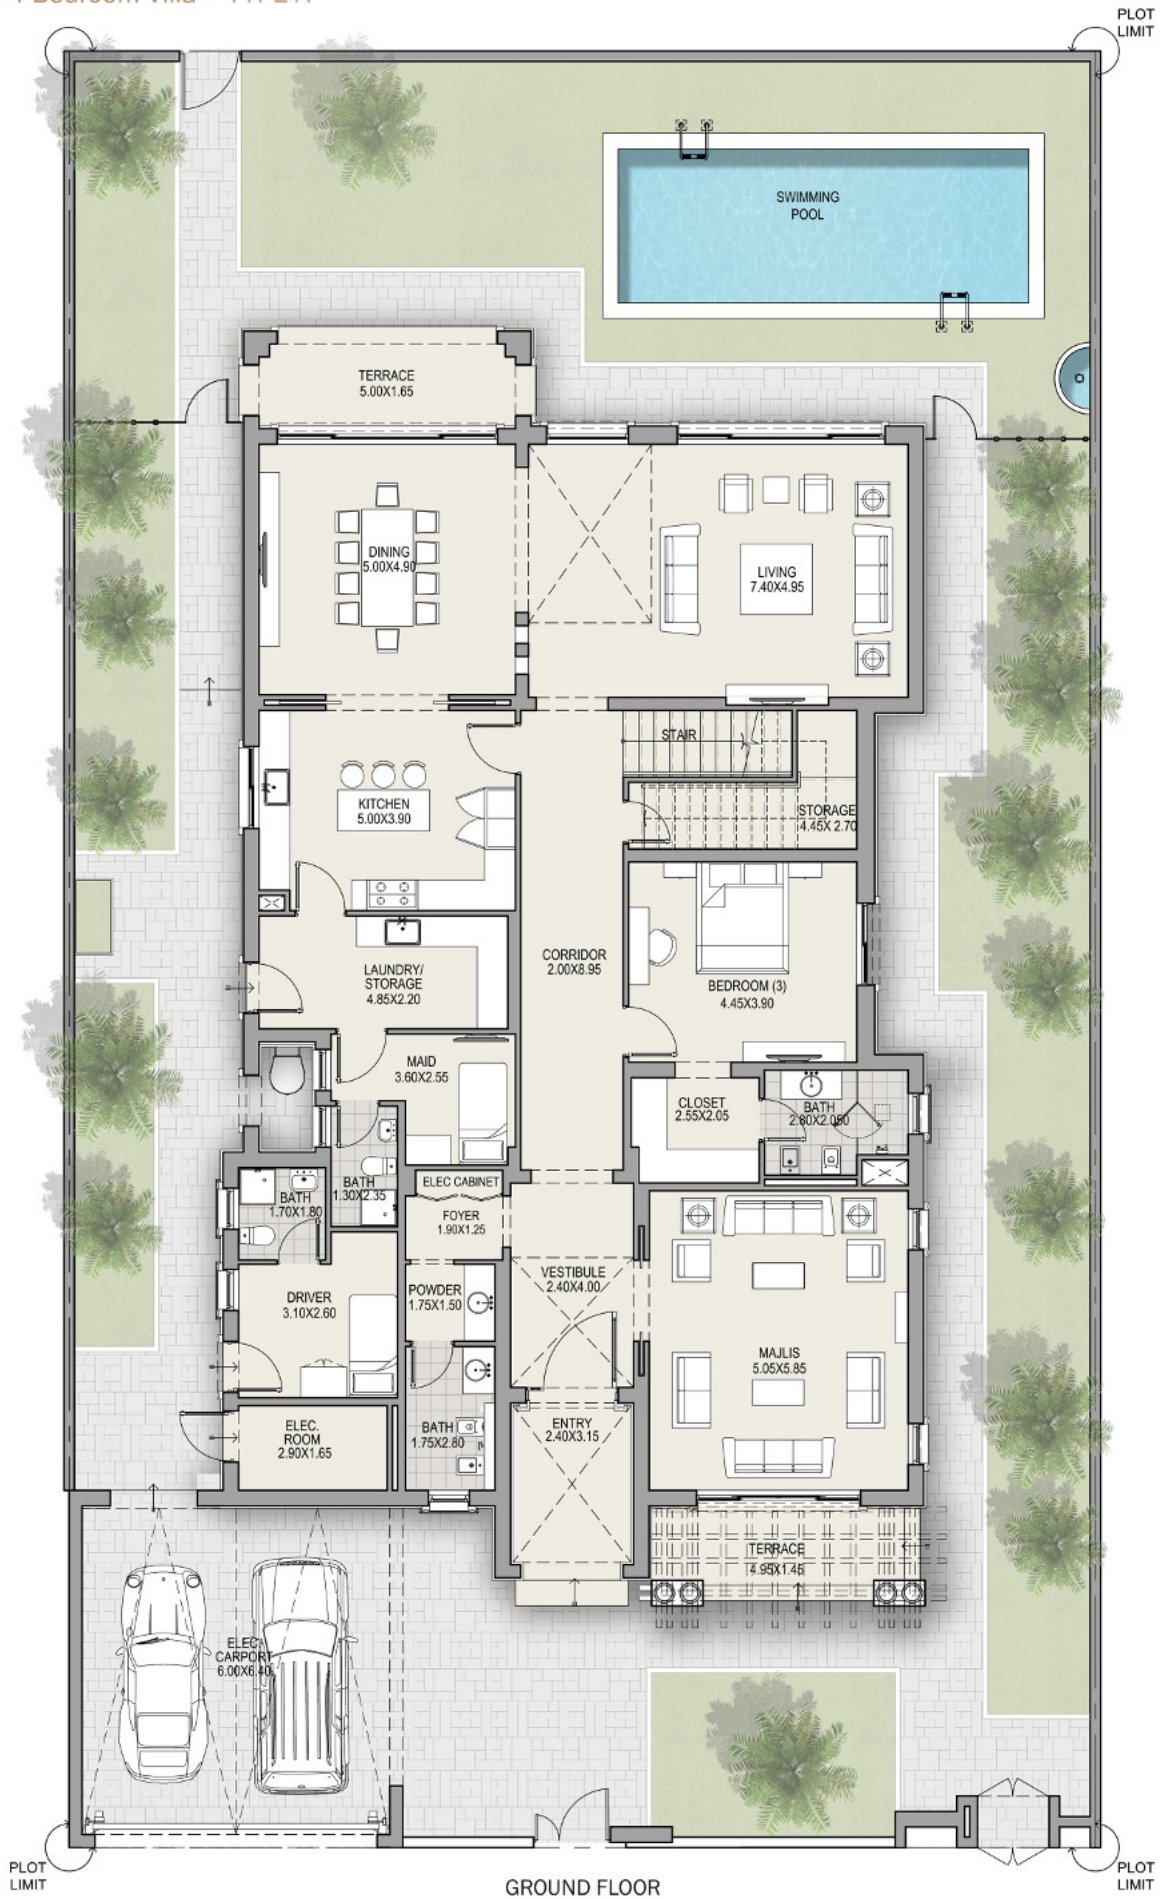

Contemporary 4 Bedroom Villa – TYPE A

Total Area: 6,356 sqft

Conceptual image. Subject to minor modifications

Contemporary 4 Bedroom Villa – TYPE A

Total Area: 6,356 sqft

Conceptual image. Subject to minor modifications

Mediterranean 4 Bedroom Villa – TYPE A

Total Area: 6,676 sqft

Conceptual image. Subject to minor modifications

Mediterranean 4 Bedroom Villa – TYPE A

Total Area: 6,676 sqft

Conceptual image. Subject to minor modifications