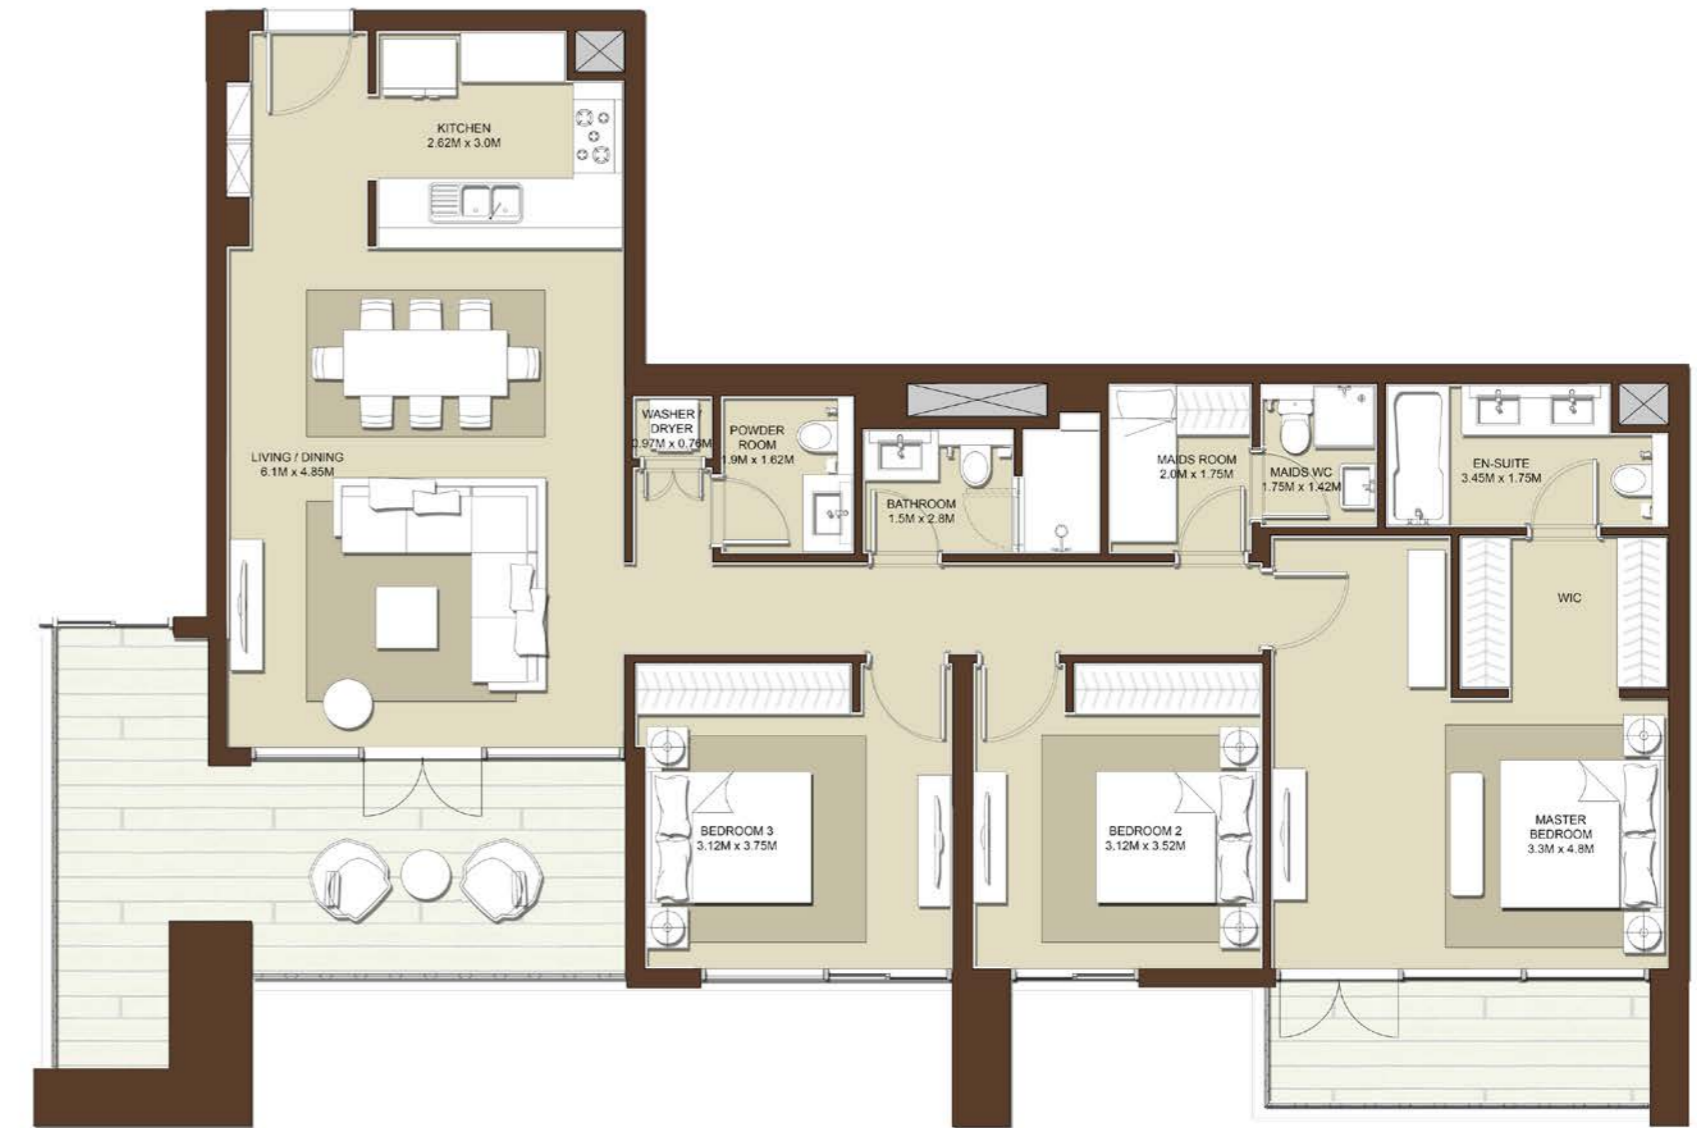

3 BEDROOM - T7B

BLOCK A

LEVELS	UNITS
08	A-806

SUITE AREA
1482 sq.ft. / 137.71 sq.m.

TERRACE AREA
224 sq.ft. / 20.79 sq.m.

TOTAL AREA
1706 sq.ft. / 150.50 sq.m.