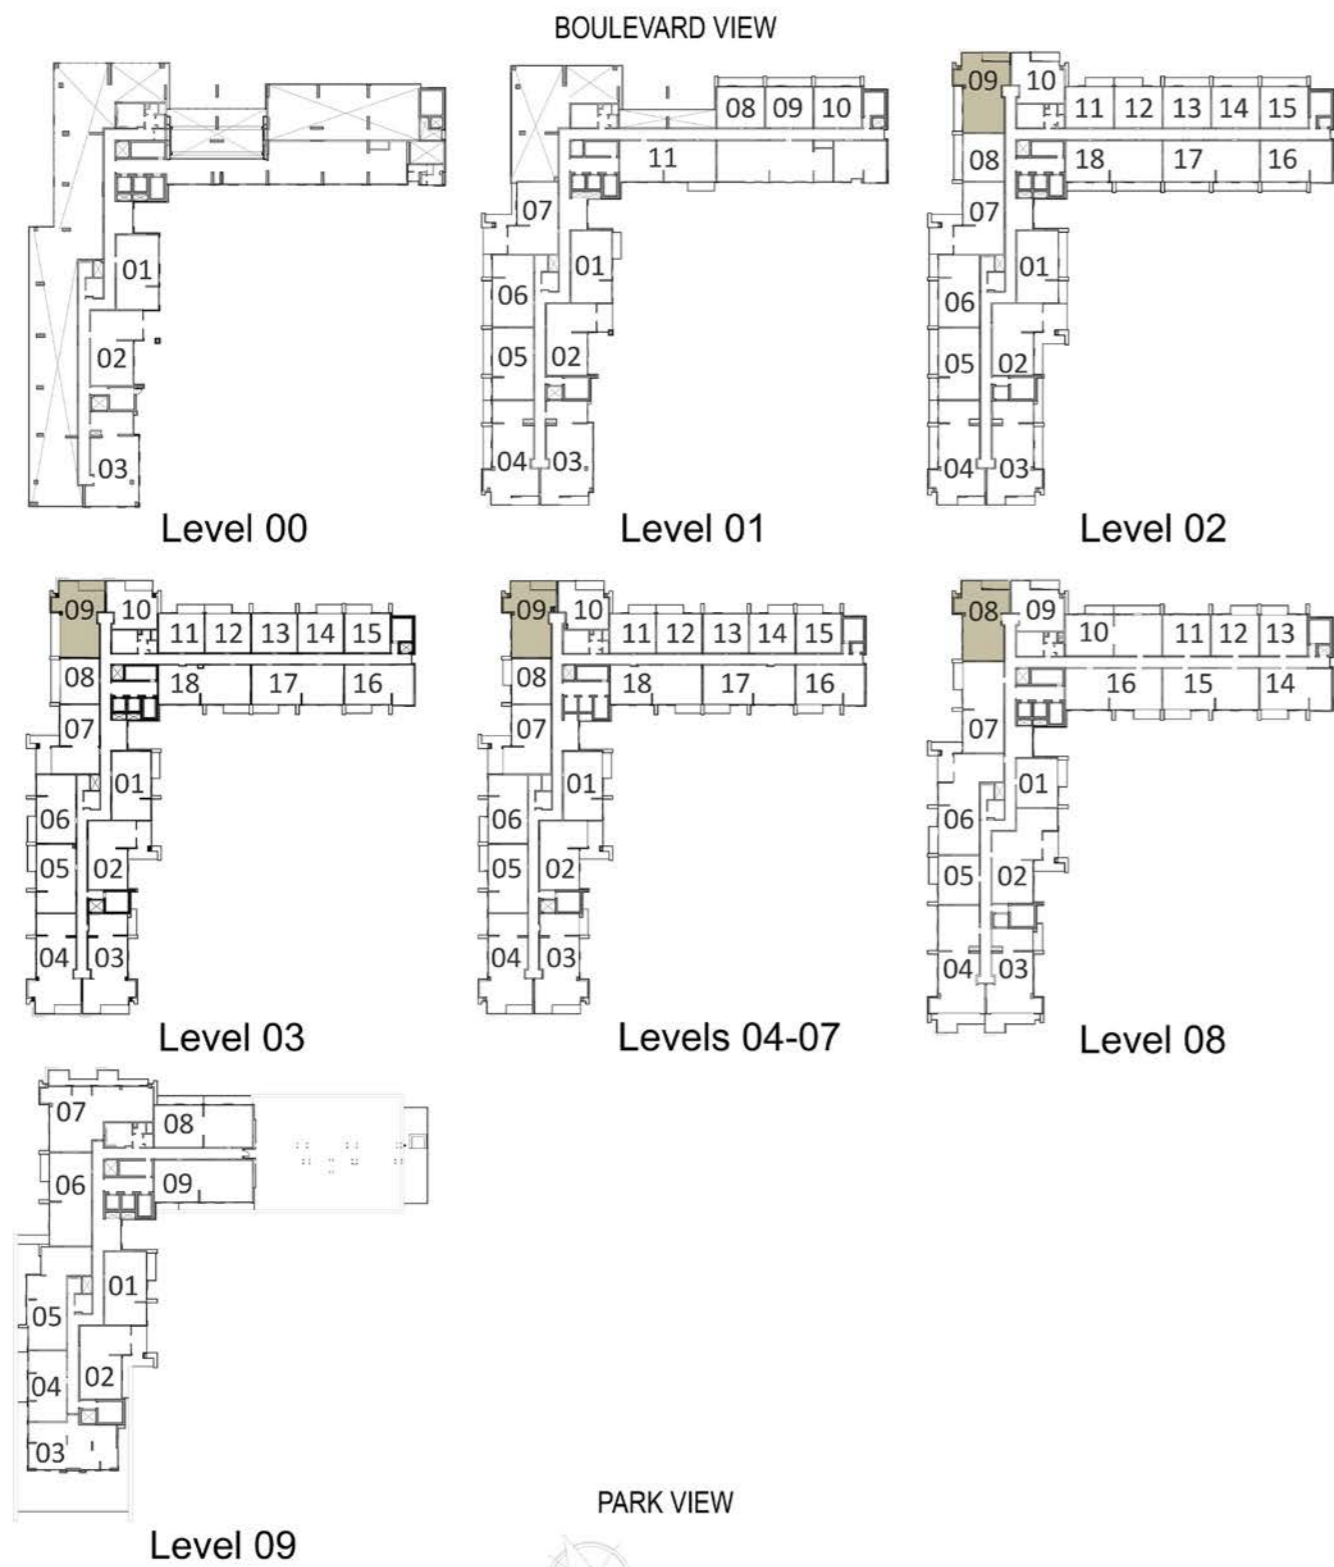

2 BEDROOM - T3

BLOCK A

LEVELS	UNITS
02	A-209
03	A-309

SUITE AREA
1131 Sq.ft. / 105.03 Sq.m.

TERRACE AREA
216 Sq.ft. / 20.10 Sq.m.

TOTAL AREA
1347 Sq.ft. / 125.13 Sq.m.

LEVELS	UNITS
04	A-409
05	A-509
06	A-609
07	A-709
08	A-808

SUITE AREA
1131 Sq.ft. / 105.16 Sq.m.

TERRACE AREA
82 Sq.ft. / 7.65 Sq.m.

TOTAL AREA
1214 Sq.ft. / 112.81 Sq.m.