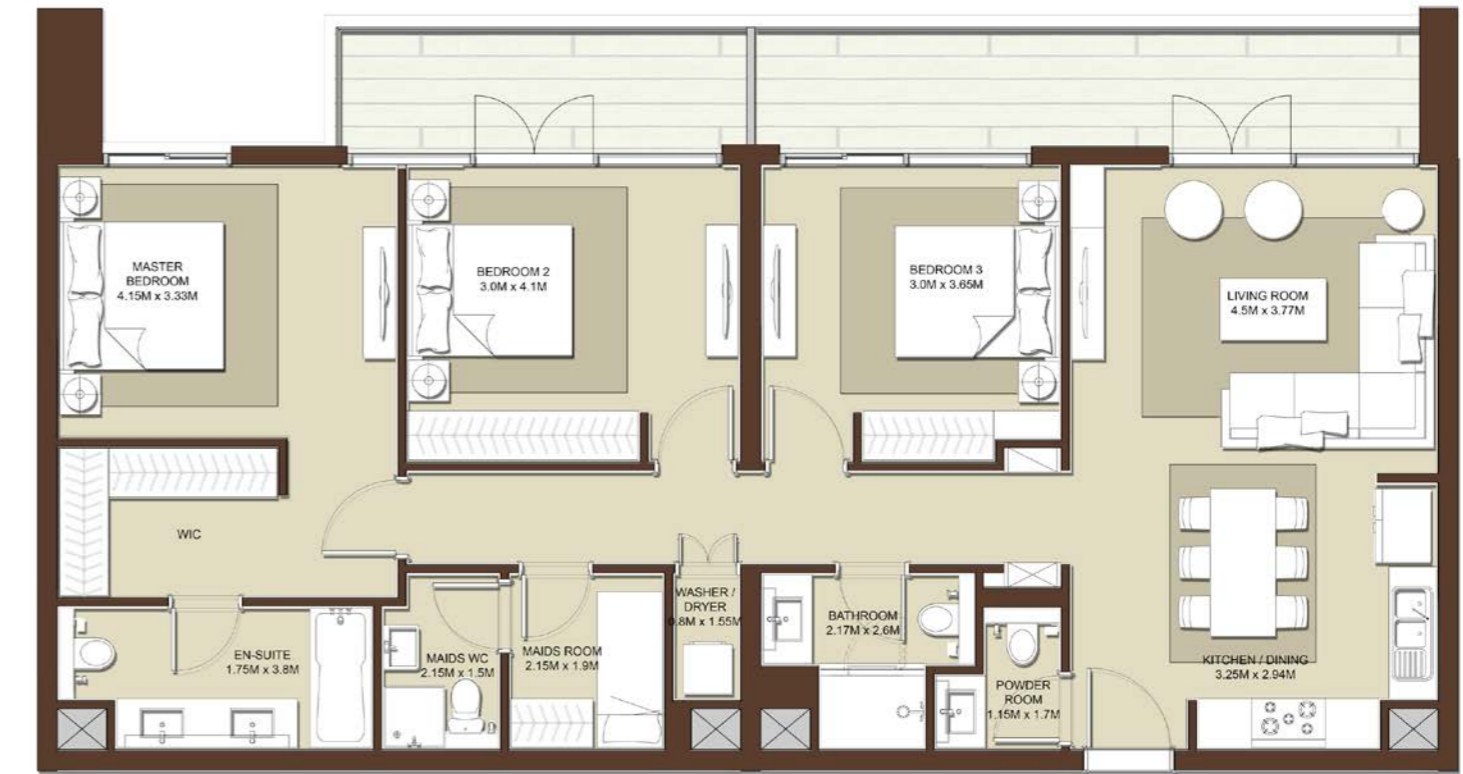

3 BEDROOM - T10

BLOCK A

LEVELS	UNITS
08	A-810

SUITE AREA
1336 Sq.ft. / 124.09 Sq.m.

TERRACE AREA
276 Sq.ft. / 25.64 Sq.m.

TOTAL AREA
1611 Sq.ft. / 149.73 Sq.m.