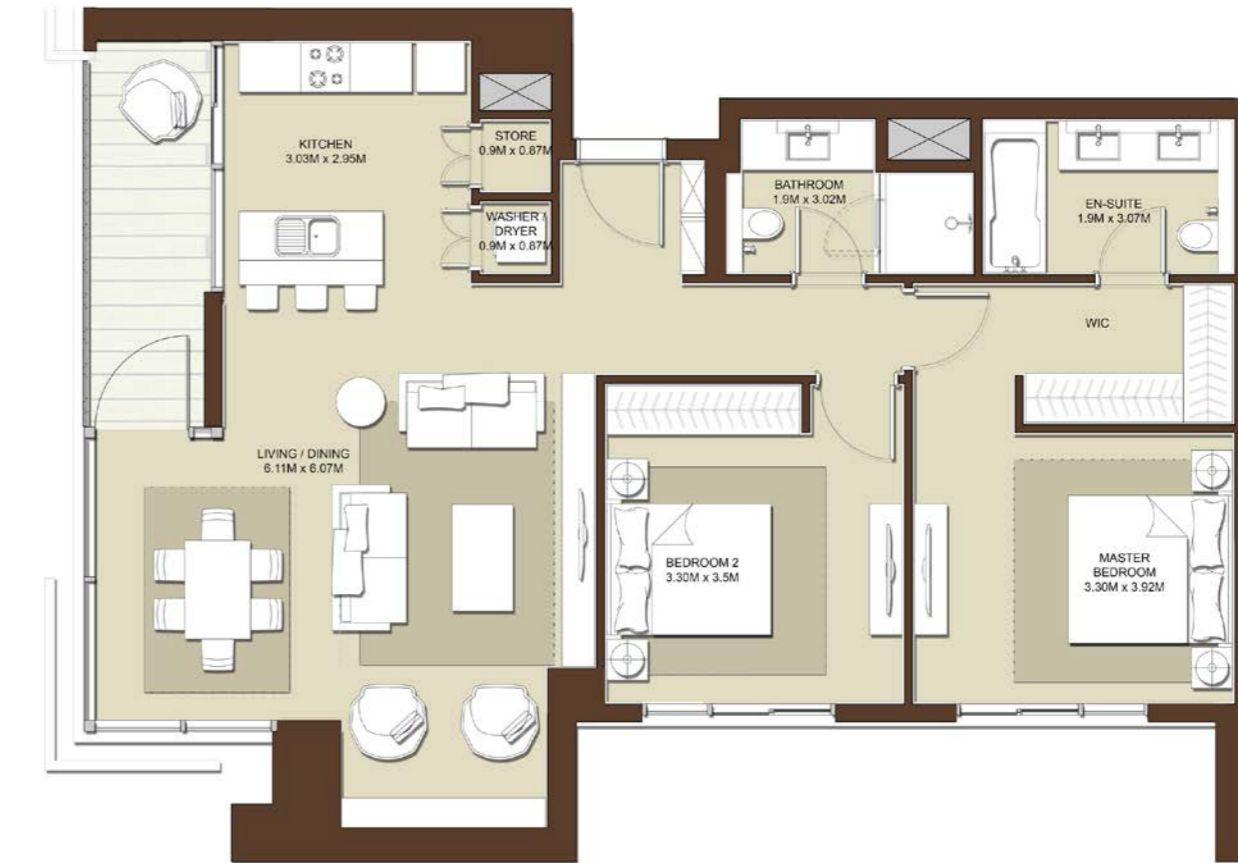

LEVELS	UNITS
02	A-202
SUITE AREA 1086 Sq.ft. / 100.86 Sq.m.	
TERRACE AREA 251 Sq.ft. / 23.28 Sq.m.	
TOTAL AREA 1335 Sq.ft. / 124.03 Sq.m.	

LEVELS	UNITS
02	A-207
09	A-902
SUITE AREA 1084 Sq.ft. / 100.74 Sq.m.	
TERRACE AREA 328 Sq.ft. / 30.50 Sq.m.	
TOTAL AREA 1412 Sq.ft. / 131.24 Sq.m.	

2 BEDROOM - T3

BLOCK A

LEVELS	UNITS
02	A-209
03	A-309

SUITE AREA
1131 Sq.ft. / 105.03 Sq.m.

TERRACE AREA
216 Sq.ft. / 20.10 Sq.m.

TOTAL AREA
1347 Sq.ft. / 125.13 Sq.m.

LEVELS	UNITS
04	A-409
05	A-509
06	A-609
07	A-709
08	A-808

SUITE AREA
1131 Sq.ft. / 105.16 Sq.m.

TERRACE AREA
82 Sq.ft. / 7.65 Sq.m.

TOTAL AREA
1214 Sq.ft. / 112.81 Sq.m.

2 BEDROOM - T4

BLOCK A

LEVELS	UNITS
08	A-803

SUITE AREA
1253 Sq.ft. / 116.38 Sq.m.

TERRACE AREA
313 Sq.ft. / 29.04 Sq.m.