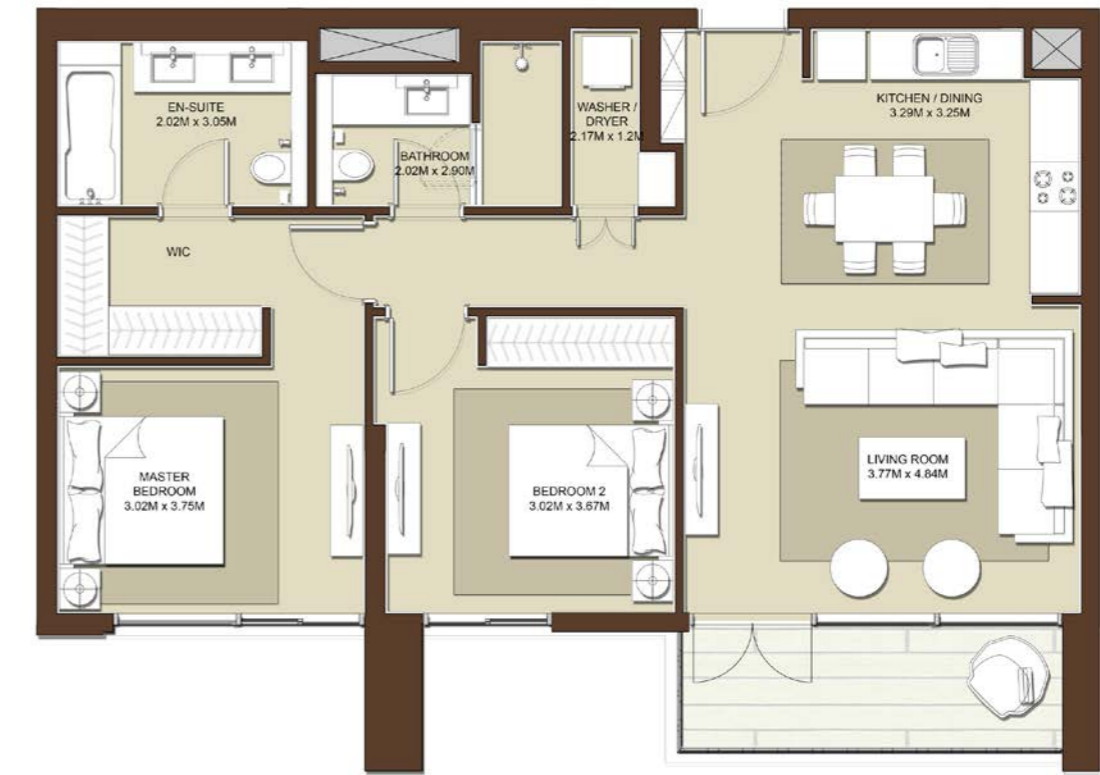

SUITE AREA
665 Sq.ft. / 61.8 Sq.m.

TERRACE AREA
82 Sq.ft. / 7.65 Sq.m.

TOTAL AREA
747.5 Sq.ft. / 69.45 Sq.m.

1 BEDROOM - T3

BLOCK A

LEVELS	UNITS
02	A-210
03	A-310
04	A-410
05	A-510
06	A-610
07	A-710
08	A-809

SUITE AREA
738 Sq.ft. / 68.64 Sq.m.

TERRACE AREA
87 Sq.ft. / 8.09 Sq.m.

TOTAL AREA
825 Sq.ft. / 76.73 Sq.m.

1 BEDROOM - T4

BLOCK A

LEVELS	UNITS
08	A-801, A-805

SUITE AREA
682 Sq.ft. / 63.43 Sq.m.

TERRACE AREA
77 Sq.ft. / 7.18 Sq.m.

TOTAL AREA
760 Sq.ft. / 70.61 Sq.m.

2 BEDROOM - T1	
BLOCK A	
LEVELS	UNITS
01	A-101
03	A-301, A-305, A-306 A-316
04	A-401, A-405, A-406 A-416
05	A-501, A-505, A-506 A-516
06	A-601, A-605, A-606 A-616
07	A-701, A-705, A-706 A-716
08	A-814
09	A-901
SUITE AREA 995 Sq.ft. / 92.5 Sq.m.	
TERRACE AREA 77 Sq.ft. / 7.18 Sq.m.	
TOTAL AREA 1072 Sq.ft. / 99.68 Sq.m.	

2 BEDROOM - T1

BLOCK A

LEVELS	UNITS
01	A-105, A-106
02	A-201, A-205, A-206
SUITE AREA 996 Sq.ft. / 92.57 Sq.m.	
TERRACE AREA 194 Sq.ft. / 18.11 Sq.m.	
TOTAL AREA 1191 Sq.ft. / 110.68 Sq.m.	

LEVELS	UNITS
02	A-216
SUITE AREA 994 Sq.ft. / 92.41 Sq.m.	
TERRACE AREA 129 Sq.ft. / 12 Sq.m.	
TOTAL AREA 1124 Sq.ft. / 104.41 Sq.m.	