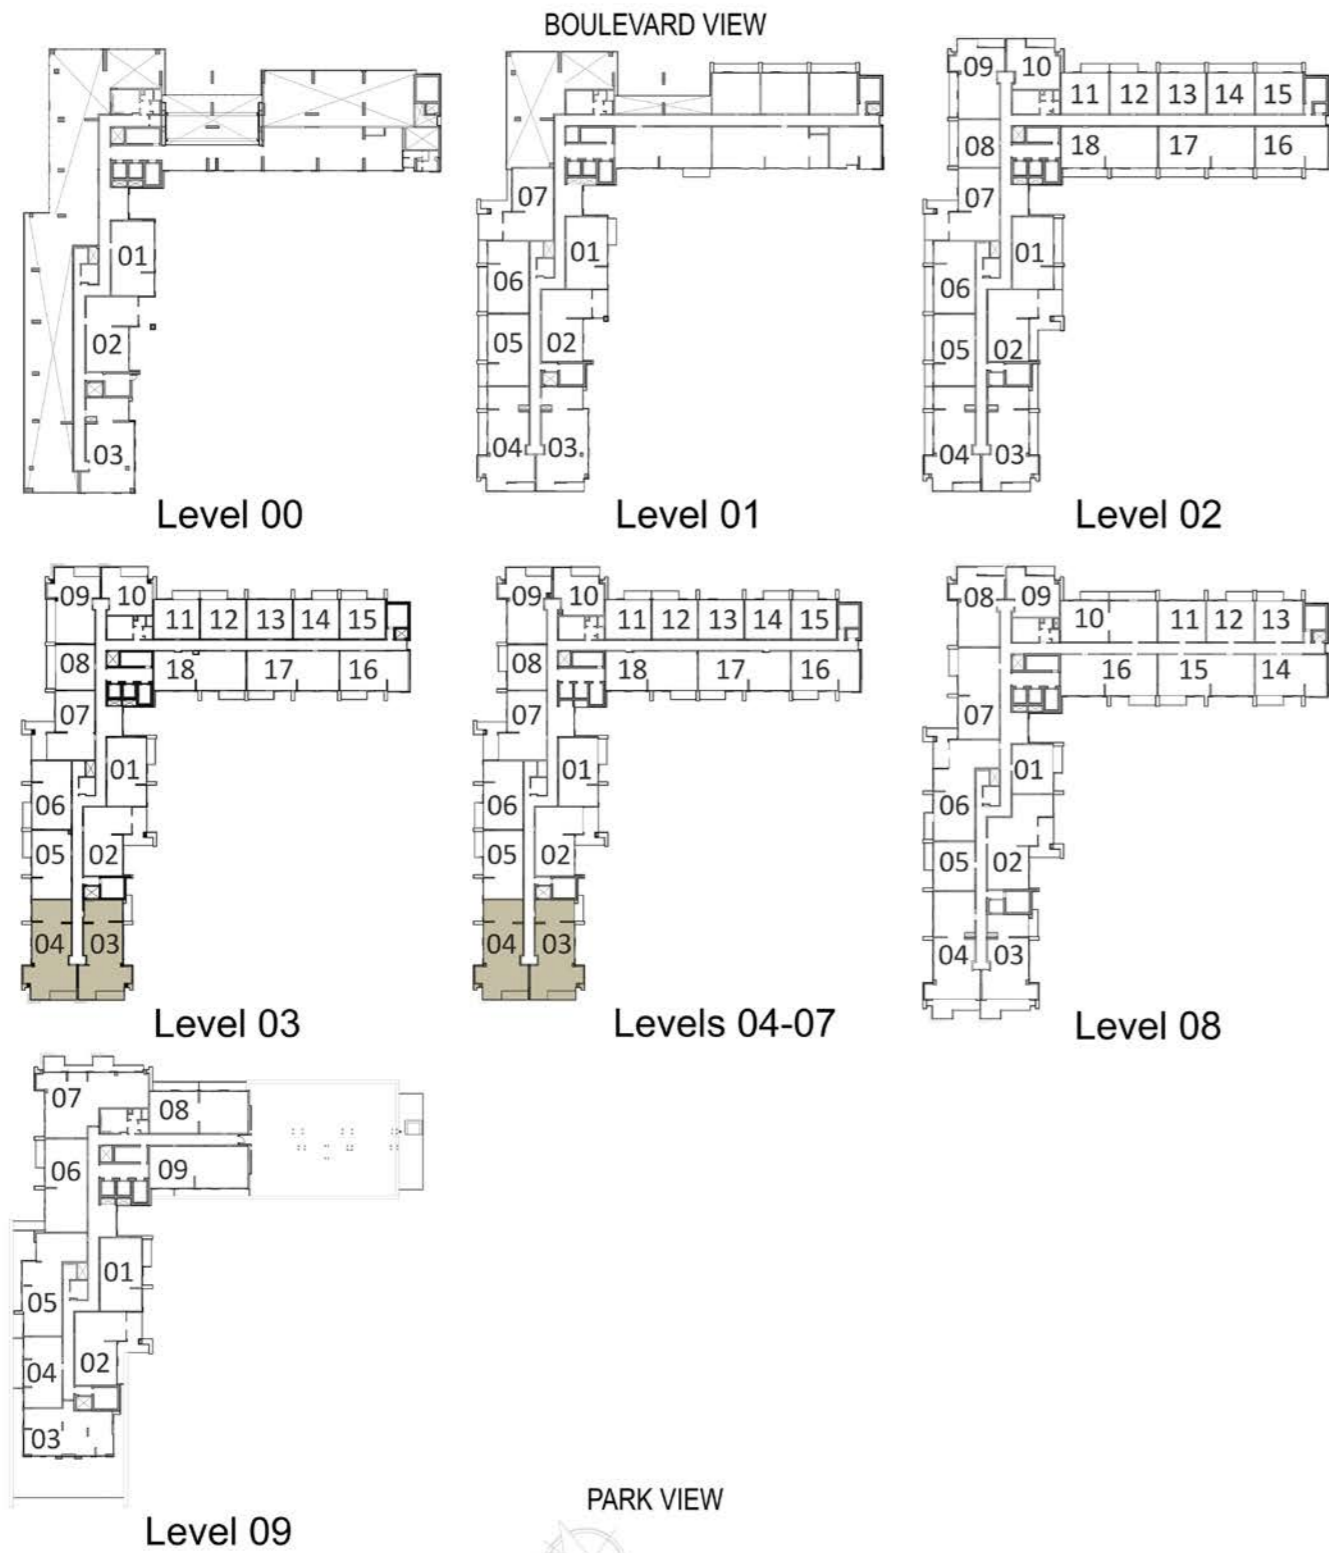

3 BEDROOM - T2

BLOCK A

LEVELS	UNITS
03	A-303
04	A-403
05	A-503
06	A-603
07	A-703

SUITE AREA
1476 Sq.ft. / 137.14 Sq.m.

TERRACE AREA
148 Sq.ft. / 13.79 Sq.m.

TOTAL AREA
1625 Sq.ft. / 150.93 Sq.m.

LEVELS	UNITS
03	A-304
04	A-404
05	A-504
06	A-604
07	A-704

SUITE AREA
1471 Sq.ft. / 136.67 Sq.m.

TERRACE AREA
82 Sq.ft. / 7.58 Sq.m.

TOTAL AREA
1552 Sq.ft. / 144.25 Sq.m.