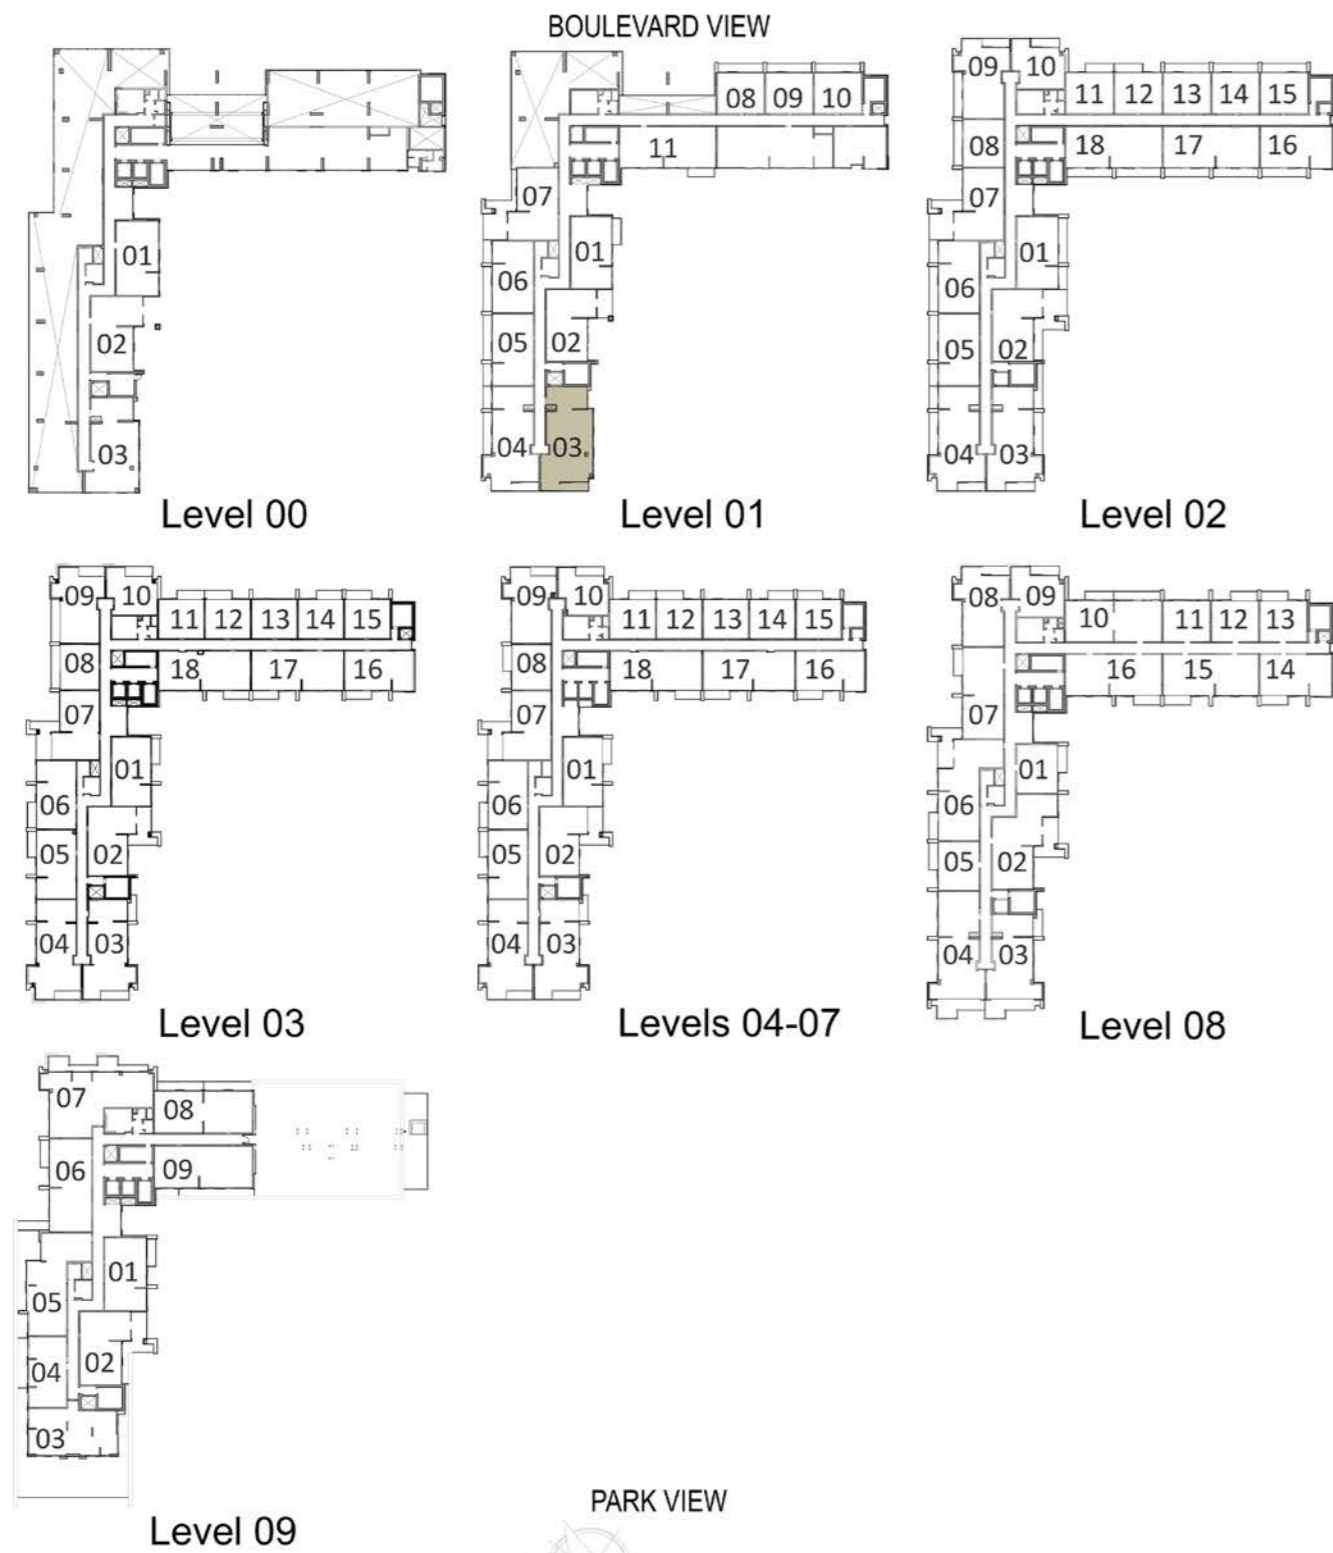

TERRACE AREA
82 Sq.ft. / 7.58 Sq.m.

TOTAL AREA
1552 Sq.ft. / 144.25 Sq.m.

3 BEDROOM - T2B

BLOCK A

LEVELS	UNITS
01	A-103
SUITE AREA 1538 Sq.ft. / 142.87 Sq.m.	
TERRACE AREA 77 Sq.ft. / 7.21 Sq.m.	
TOTAL AREA 1615 Sq.ft. / 150.08 Sq.m.	