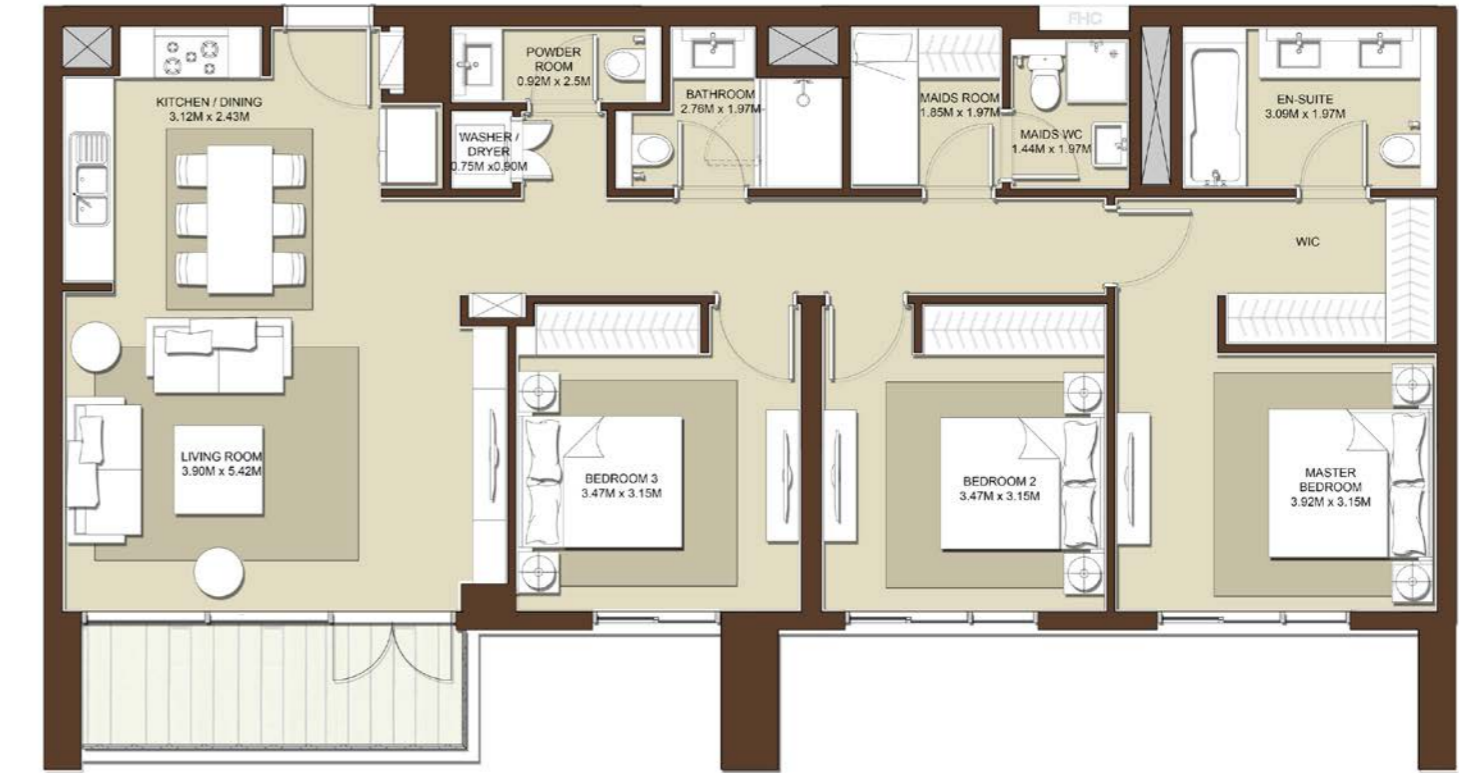

3 BEDROOM - T1

BLOCK A

LEVELS	UNITS
03	A-317
04	A-417
05	A-517
06	A-617
07	A-717
08	A-815

SUITE AREA
1323 Sq.ft. / 122.87 Sq.m.

TERRACE AREA
77 Sq.ft. / 7.18 Sq.m.

TOTAL AREA
1400 Sq.ft. / 130.05 Sq.m.

LEVELS	UNITS
01	A-111
03	A-318
04	A-418
05	A-518
06	A-618
07	A-718
08	A-816

SUITE AREA
1335 Sq.ft. / 124.06 Sq.m.

TERRACE AREA
77 Sq.ft. / 7.18 Sq.m.

TOTAL AREA
1413 Sq.ft. / 131.24 Sq.m.