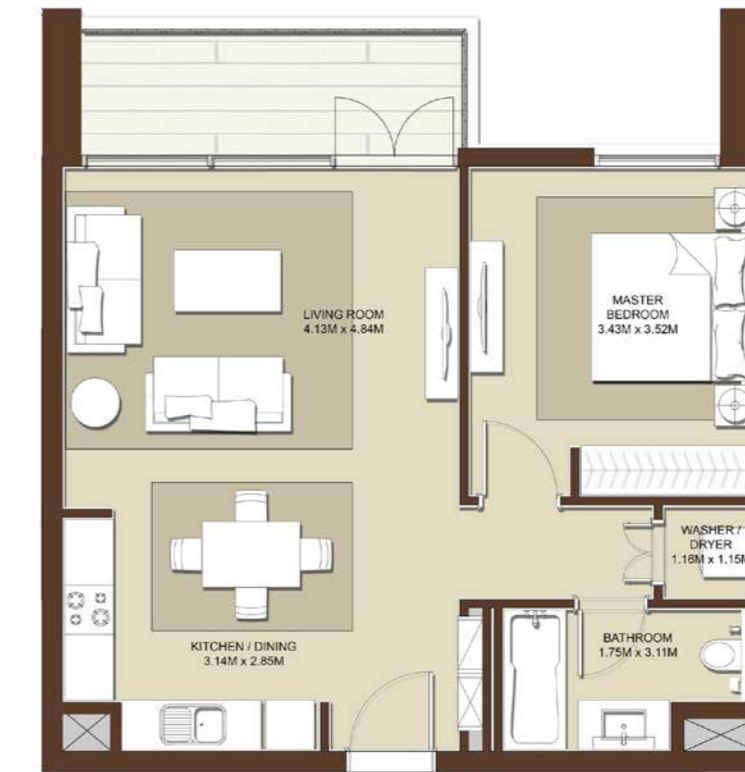

SUITE AREA
665 Sq.ft. / 61.8 Sq.m.

TERRACE AREA
82 Sq.ft. / 7.65 Sq.m.

TOTAL AREA
747.5 Sq.ft. / 69.45 Sq.m.

1 BEDROOM - T3

BLOCK A

LEVELS	UNITS
02	A-210
03	A-310
04	A-410
05	A-510
06	A-610
07	A-710
08	A-809

SUITE AREA
738 Sq.ft. / 68.64 Sq.m.

TERRACE AREA
87 Sq.ft. / 8.09 Sq.m.

TOTAL AREA
825 Sq.ft. / 76.73 Sq.m.

1 BEDROOM - T4

BLOCK A

LEVELS	UNITS
08	A-801, A-805

SUITE AREA
682 Sq.ft. / 63.43 Sq.m.

TERRACE AREA
77 Sq.ft. / 7.18 Sq.m.

TOTAL AREA
760 Sq.ft. / 70.61 Sq.m.

2 BEDROOM - T1	
BLOCK A	
LEVELS	UNITS
01	A-101
03	A-301, A-305, A-306 A-316
04	A-401, A-405, A-406 A-416
05	A-501, A-505, A-506 A-516
06	A-601, A-605, A-606 A-616
07	A-701, A-705, A-706 A-716
08	A-814
09	A-901
SUITE AREA 995 Sq.ft. / 92.5 Sq.m.	
TERRACE AREA 77 Sq.ft. / 7.18 Sq.m.	
TOTAL AREA 1072 Sq.ft. / 99.68 Sq.m.	

2 BEDROOM - T1

BLOCK A

LEVELS	UNITS
01	A-105, A-106
02	A-201, A-205, A-206
SUITE AREA 996 Sq.ft. / 92.57 Sq.m.	
TERRACE AREA 194 Sq.ft. / 18.11 Sq.m.	
TOTAL AREA 1191 Sq.ft. / 110.68 Sq.m.	

LEVELS	UNITS
02	A-216
SUITE AREA 994 Sq.ft. / 92.41 Sq.m.	
TERRACE AREA 129 Sq.ft. / 12 Sq.m.	
TOTAL AREA 1124 Sq.ft. / 104.41 Sq.m.	