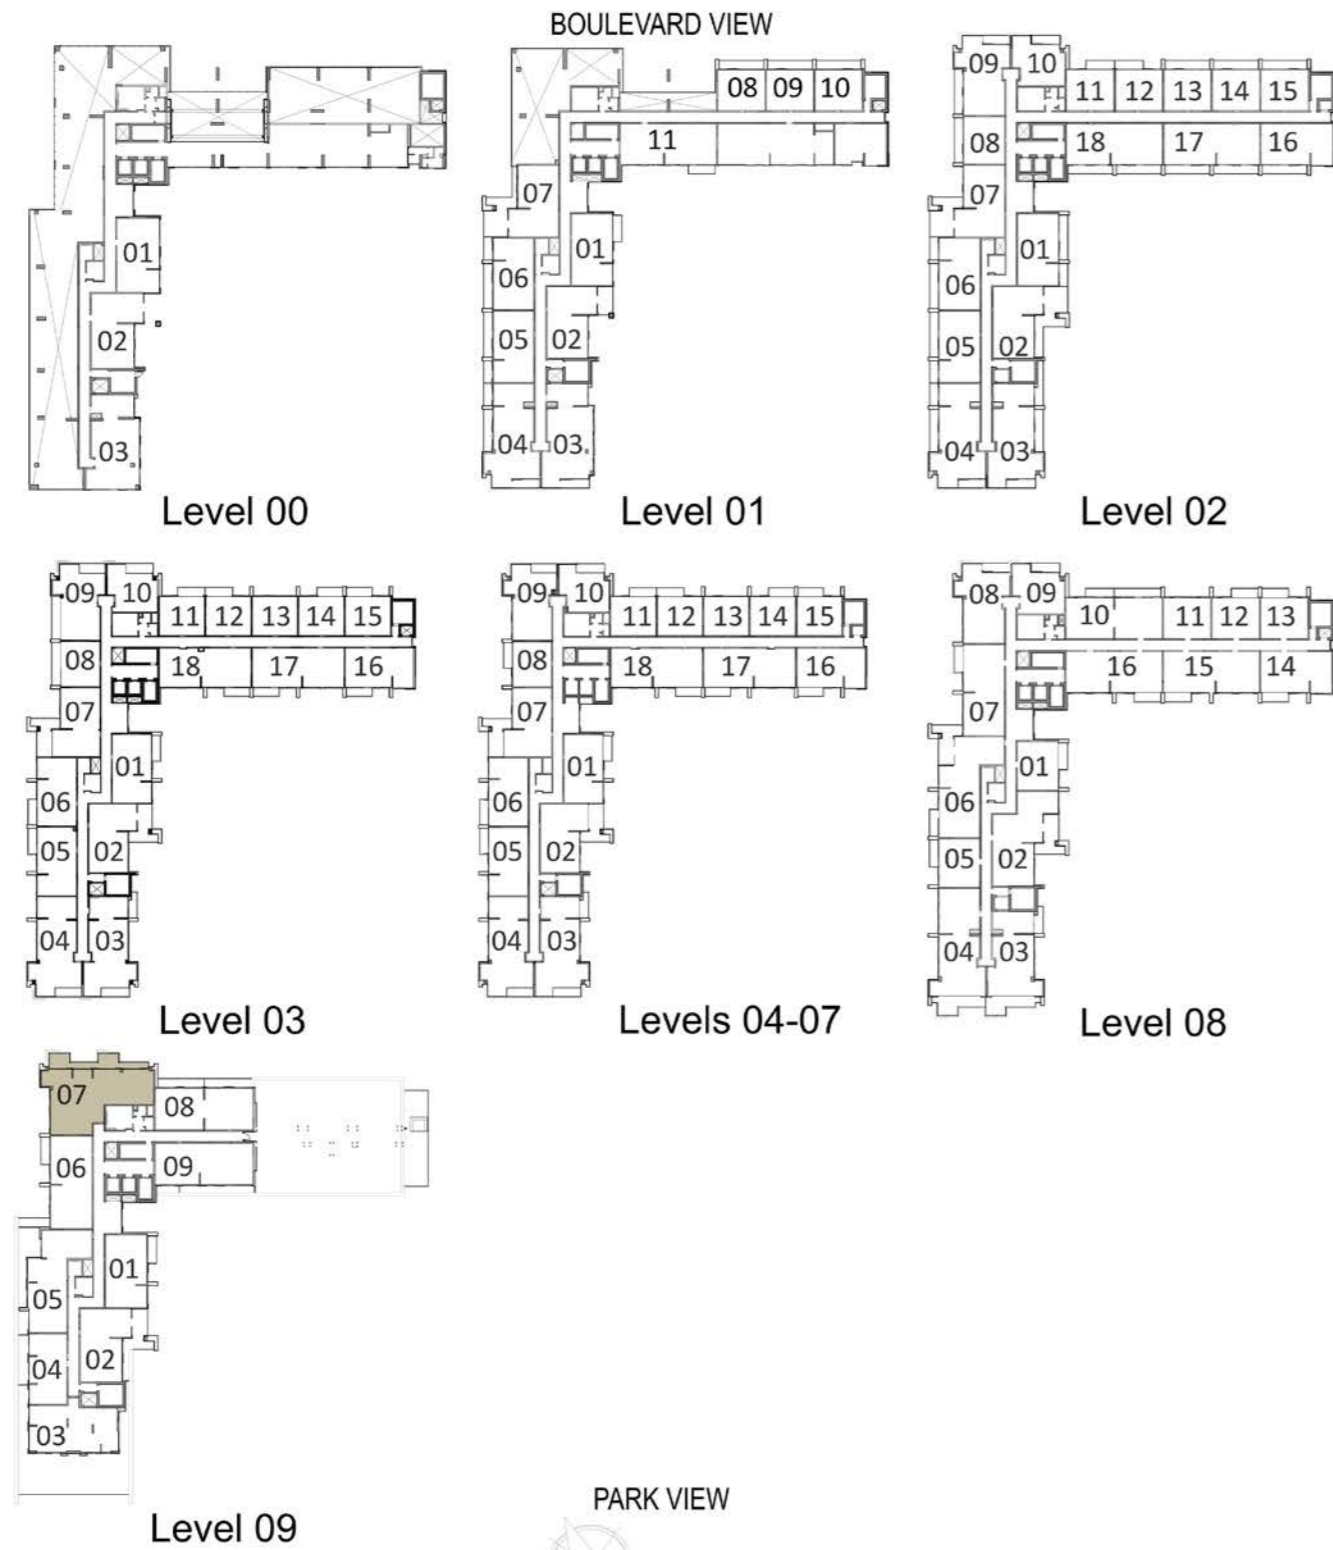

3 BEDROOM - T5

BLOCK A

LEVELS	UNITS
09	A-907

SUITE AREA
1695 Sq.ft. / 157.52 Sq.m.

TERRACE AREA
330 Sq.ft. / 30.62 Sq.m.

TOTAL AREA
2025 Sq.ft. / 188.14 Sq.m.