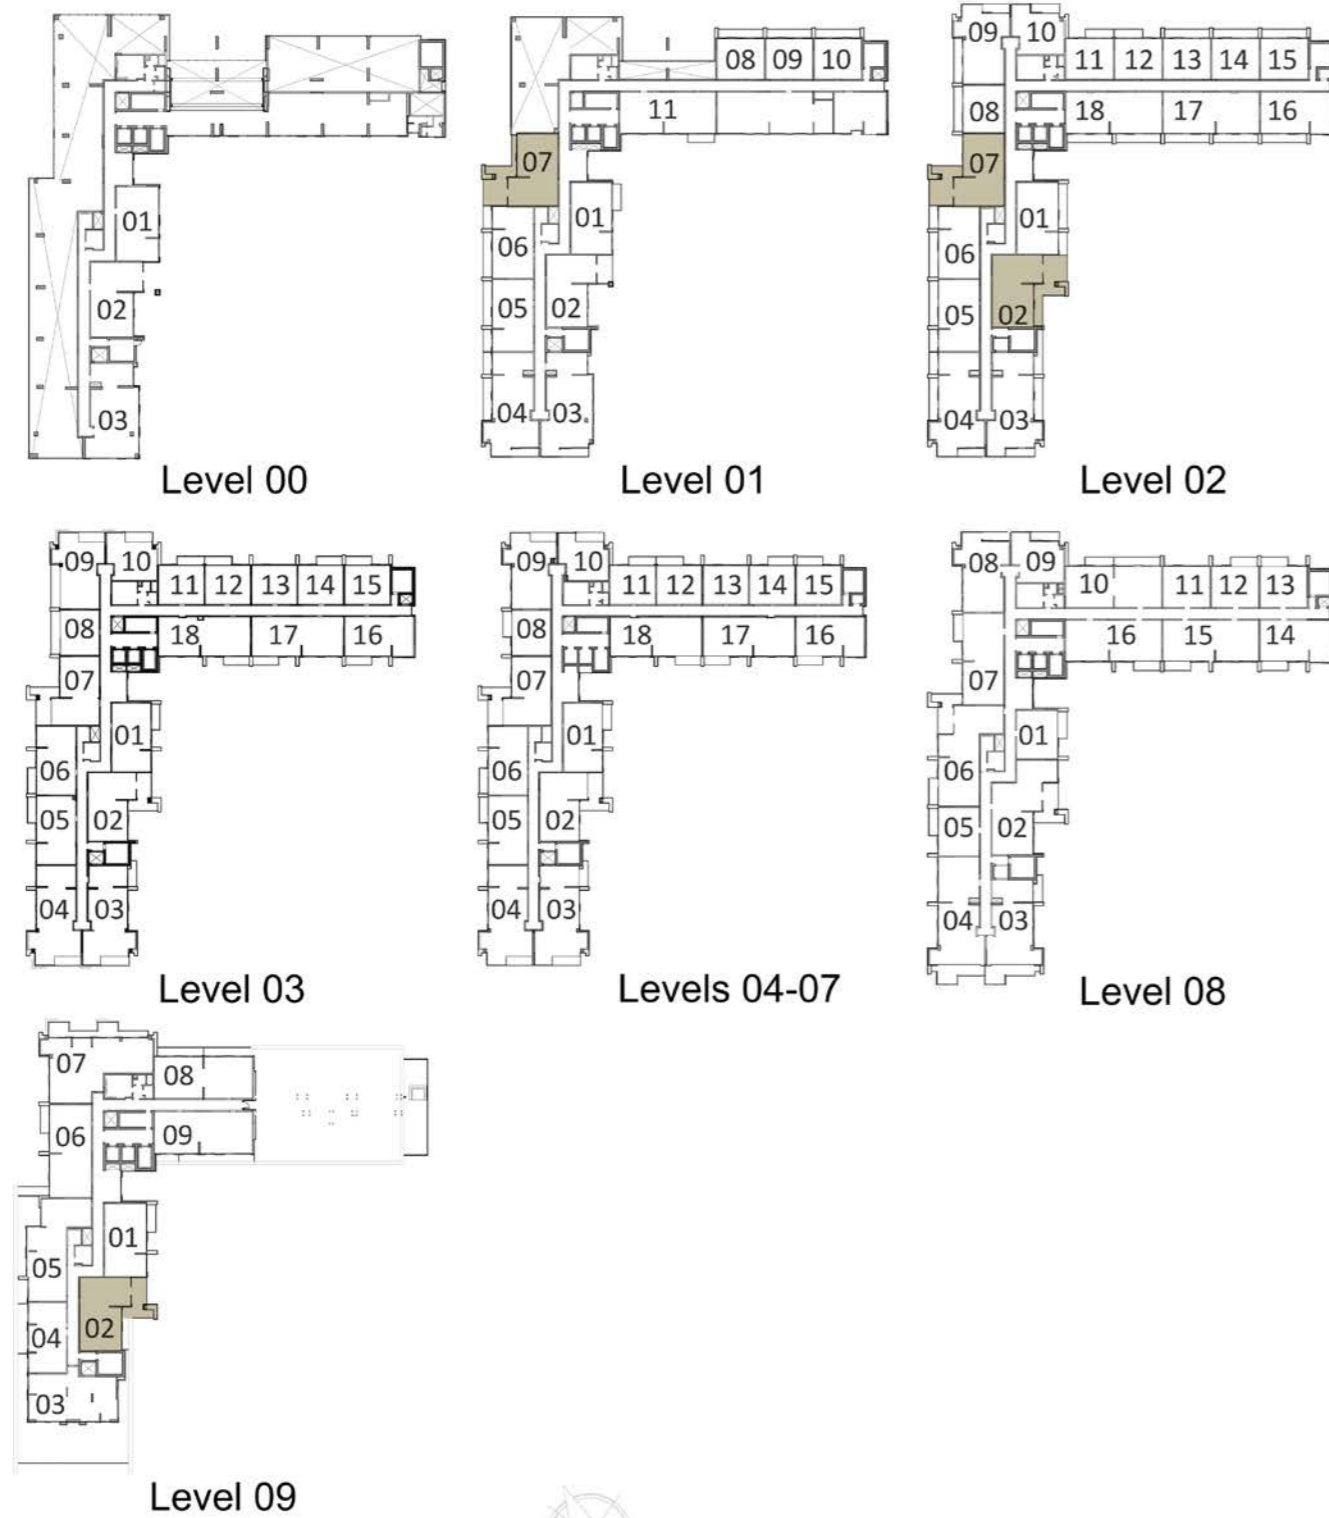

LEVELS	UNITS
01	A-102

SUITE AREA
1086 Sq.ft. / 100.86 Sq.m.

TERRACE AREA
145 Sq.ft. / 13.05 Sq.m.

TOTAL AREA
1231 Sq.ft. / 114.36 Sq.m.

2 BEDROOM - T2

BLOCK A

LEVELS	UNITS
01	A-107
SUITE AREA 1084 Sq.ft. / 100.74 Sq.m.	
TERRACE AREA 379 Sq.ft. / 35.20 Sq.m.	
TOTAL AREA 1463 Sq.ft. / 135.90 Sq.m.	

LEVELS	UNITS
02	A-202
SUITE AREA 1086 Sq.ft. / 100.86 Sq.m.	
TERRACE AREA 251 Sq.ft. / 23.28 Sq.m.	
TOTAL AREA 1335 Sq.ft. / 124.03 Sq.m.	

LEVELS	UNITS
02	A-207
09	A-902
SUITE AREA 1084 Sq.ft. / 100.74 Sq.m.	
TERRACE AREA 328 Sq.ft. / 30.50 Sq.m.	
TOTAL AREA 1412 Sq.ft. / 131.24 Sq.m.	