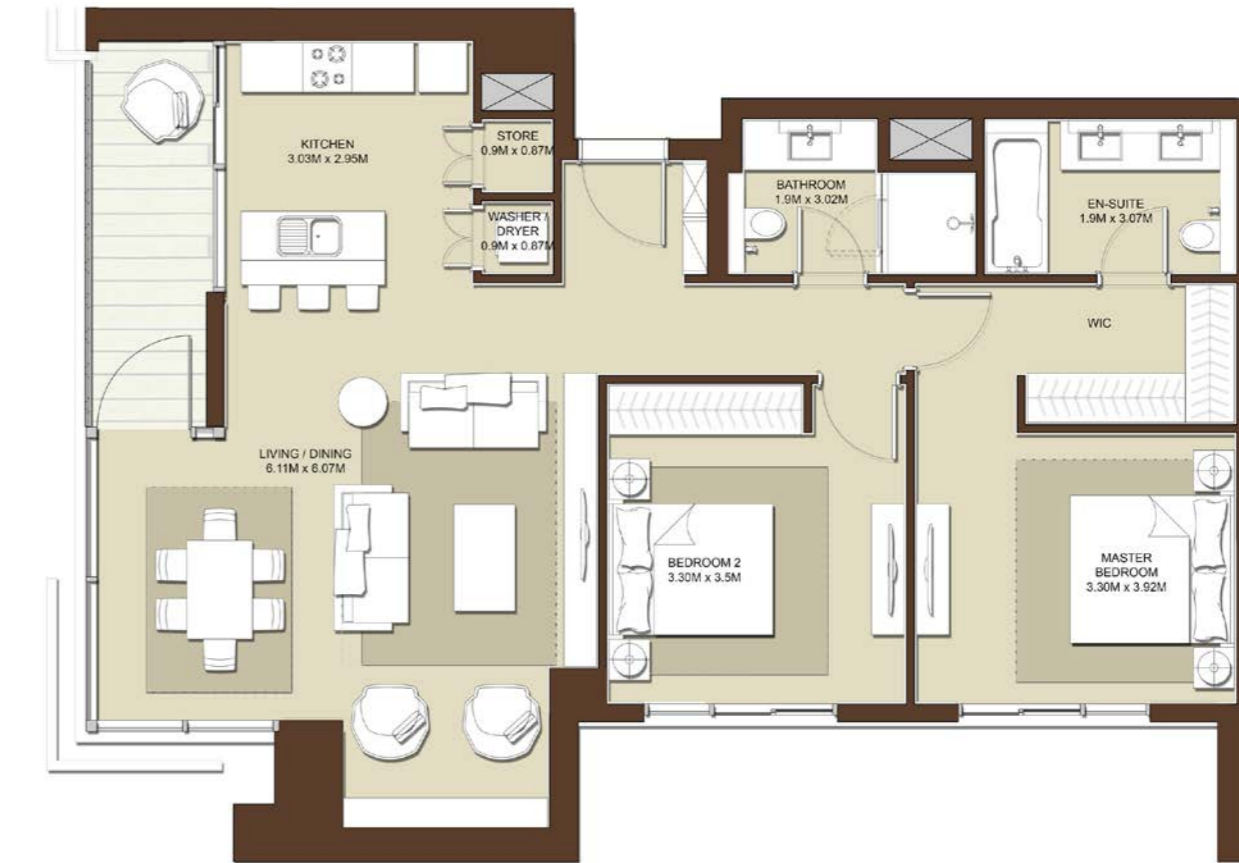

2 BEDROOM - T4

BLOCK A

LEVELS	UNITS
08	A-803

SUITE AREA
1253 Sq.ft. / 116.38 Sq.m.

TERRACE AREA
313 Sq.ft. / 29.04 Sq.m.

TOTAL AREA
1565 Sq.ft. / 145.42 Sq.m.

3 BEDROOM - T1

BLOCK A

LEVELS	UNITS
03	A-317
04	A-417
05	A-517
06	A-617
07	A-717
08	A-815

SUITE AREA
1323 Sq.ft. / 122.87 Sq.m.

TERRACE AREA
77 Sq.ft. / 7.18 Sq.m.

TOTAL AREA
1400 Sq.ft. / 130.05 Sq.m.

LEVELS	UNITS
01	A-111
03	A-318
04	A-418
05	A-518
06	A-618
07	A-718
08	A-816

SUITE AREA
1335 Sq.ft. / 124.06 Sq.m.

TERRACE AREA
77 Sq.ft. / 7.18 Sq.m.

TOTAL AREA
1413 Sq.ft. / 131.24 Sq.m.