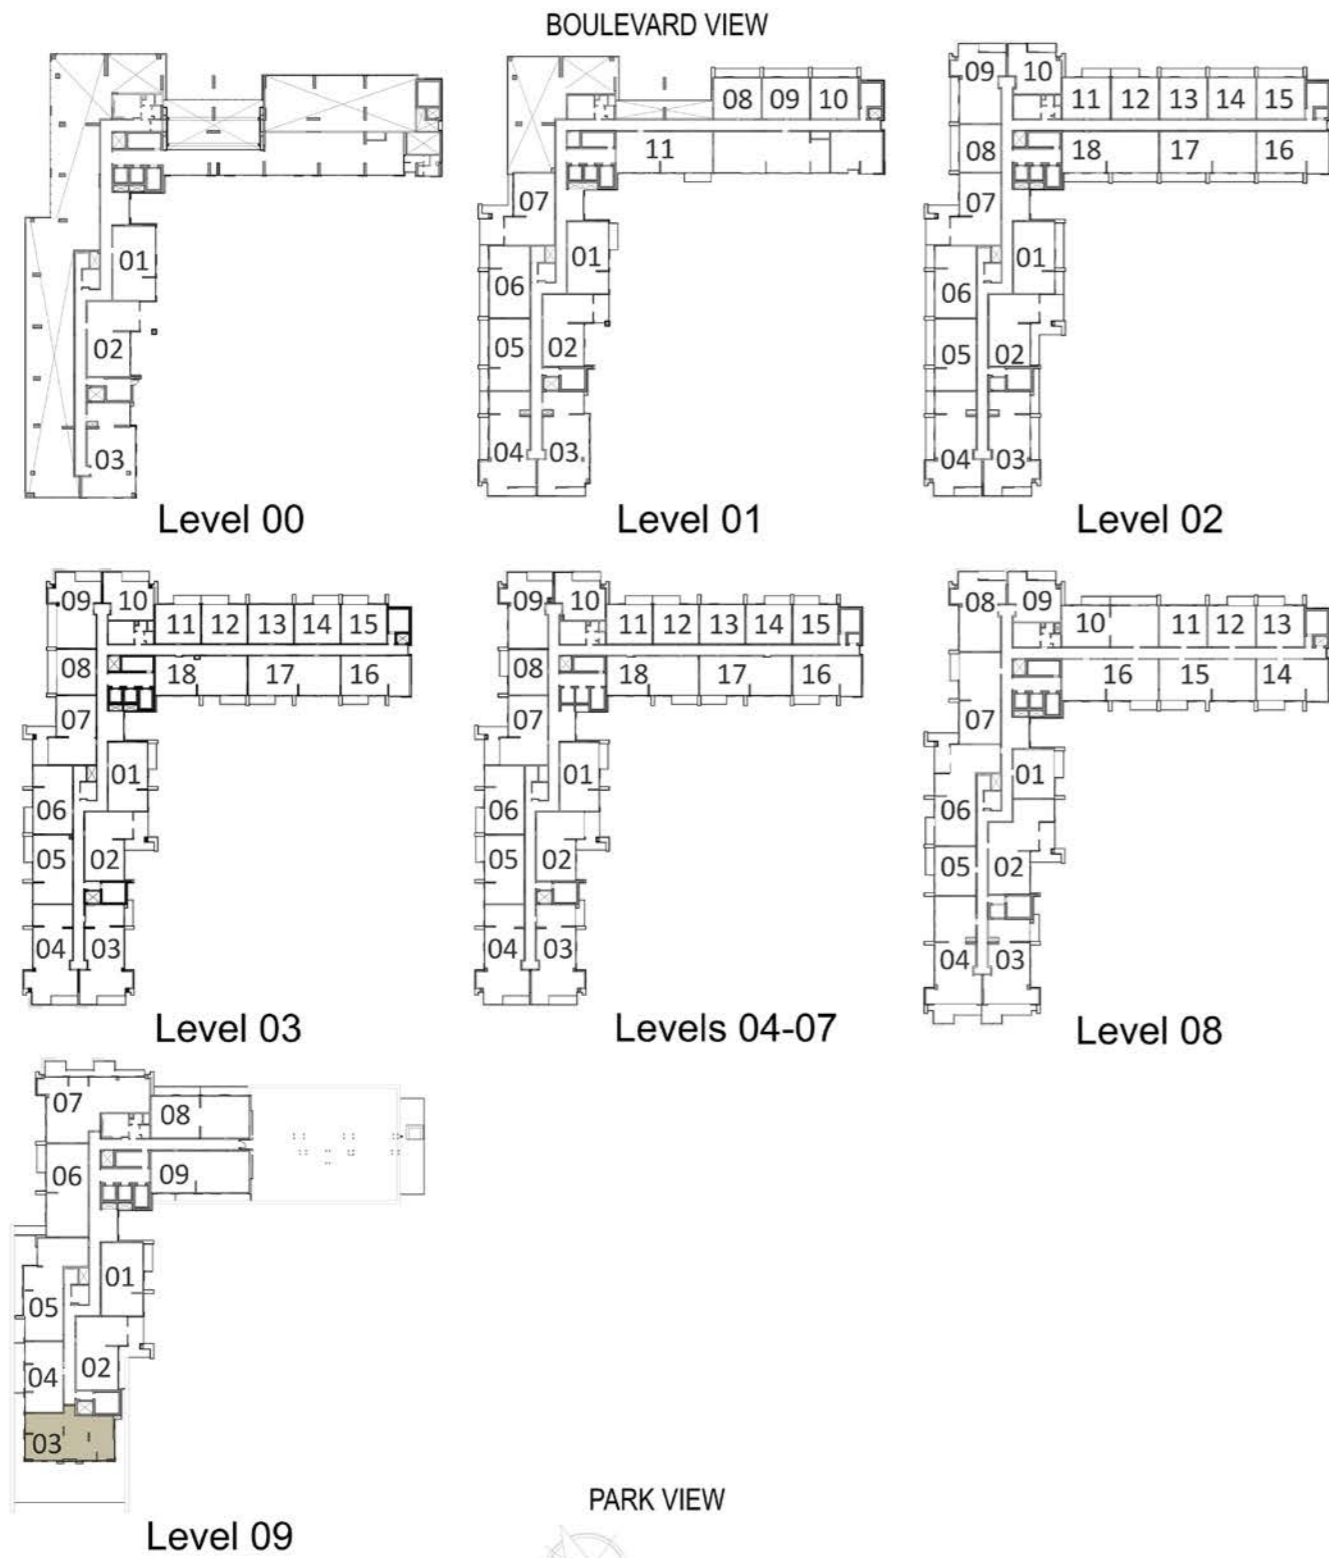

BLOCK A

LEVELS	UNITS
08	A-810

SUITE AREA
1336 Sq.ft. / 124.09 Sq.m.

TERRACE AREA
276 Sq.ft. / 25.64 Sq.m.

TOTAL AREA
1611 Sq.ft. / 149.73 Sq.m.

3 BEDROOM - T11

BLOCK A

LEVELS	UNITS
09	A-903
SUITE AREA 1380 Sq.ft. / 128.29 Sq.m.	
TERRACE AREA 1893 Sq.ft. / 175.89 Sq.m.	
TOTAL AREA 3274 Sq.ft. / 304.18 Sq.m.	