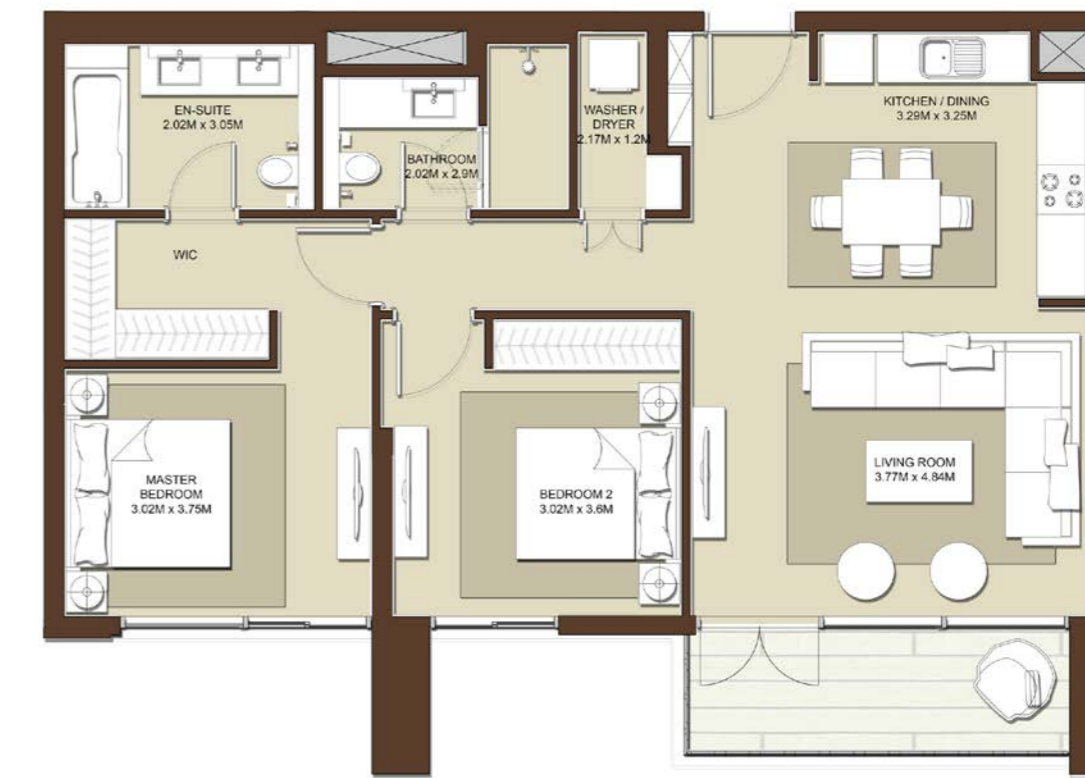

SUITE AREA
738 Sq.ft. / 68.64 Sq.m.

TERRACE AREA
87 Sq.ft. / 8.09 Sq.m.

TOTAL AREA
825 Sq.ft. / 76.73 Sq.m.

1 BEDROOM - T4

BLOCK A

LEVELS	UNITS
08	A-801, A-805

SUITE AREA
682 Sq.ft. / 63.43 Sq.m.

TERRACE AREA
77 Sq.ft. / 7.18 Sq.m.

TOTAL AREA
760 Sq.ft. / 70.61 Sq.m.

2 BEDROOM - T1	
BLOCK A	
LEVELS	UNITS
01	A-101
03	A-301, A-305, A-306 A-316
04	A-401, A-405, A-406 A-416
05	A-501, A-505, A-506 A-516
06	A-601, A-605, A-606 A-616
07	A-701, A-705, A-706 A-716
08	A-814
09	A-901
SUITE AREA 995 Sq.ft. / 92.5 Sq.m.	
TERRACE AREA 77 Sq.ft. / 7.18 Sq.m.	
TOTAL AREA 1072 Sq.ft. / 99.68 Sq.m.	

2 BEDROOM - T1

BLOCK A

LEVELS	UNITS
01	A-105, A-106
02	A-201, A-205, A-206
SUITE AREA 996 Sq.ft. / 92.57 Sq.m.	
TERRACE AREA 194 Sq.ft. / 18.11 Sq.m.	
TOTAL AREA 1191 Sq.ft. / 110.68 Sq.m.	

LEVELS	UNITS
02	A-216
SUITE AREA 994 Sq.ft. / 92.41 Sq.m.	
TERRACE AREA 129 Sq.ft. / 12 Sq.m.	
TOTAL AREA 1124 Sq.ft. / 104.41 Sq.m.	

LEVELS	UNITS
00	A-001
SUITE AREA 995 Sq.ft. / 92.46 Sq.m.	
TERRACE AREA 671 Sq.ft. / 62.43 Sq.m.	
TOTAL AREA 1667 Sq.ft. / 154.89 Sq.m.	

2 BEDROOM - T1B

BLOCK A

LEVELS	UNITS
09	A-904

SUITE AREA
878 Sq.ft. / 81.58 Sq.m.