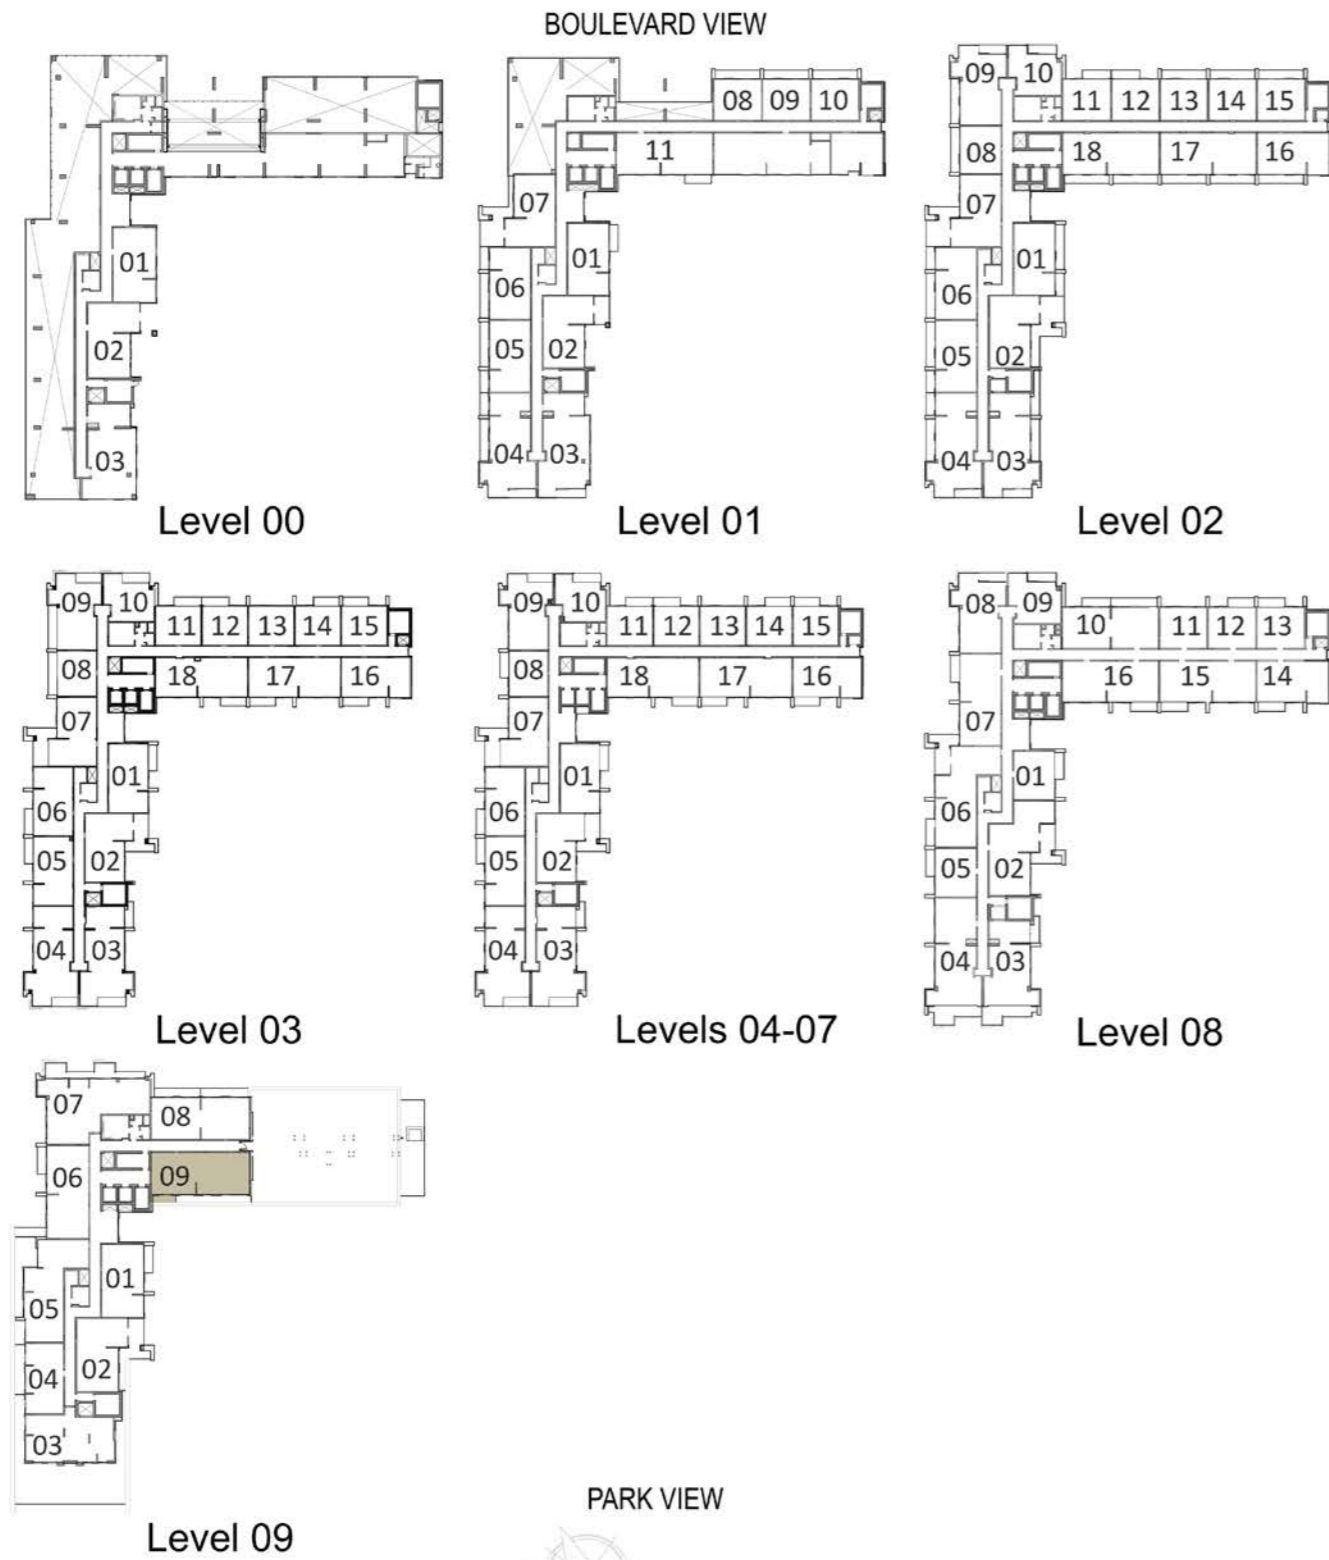

3 BEDROOM - T1B

BLOCK A

LEVELS	UNITS
09	A-909

SUITE AREA
1337 sq.ft. / 124.17 sq.m.

TERRACE AREA
285 sq.ft. / 26.51 sq.m.

TOTAL AREA
1622 sq.ft. / 150.68 sq.m.