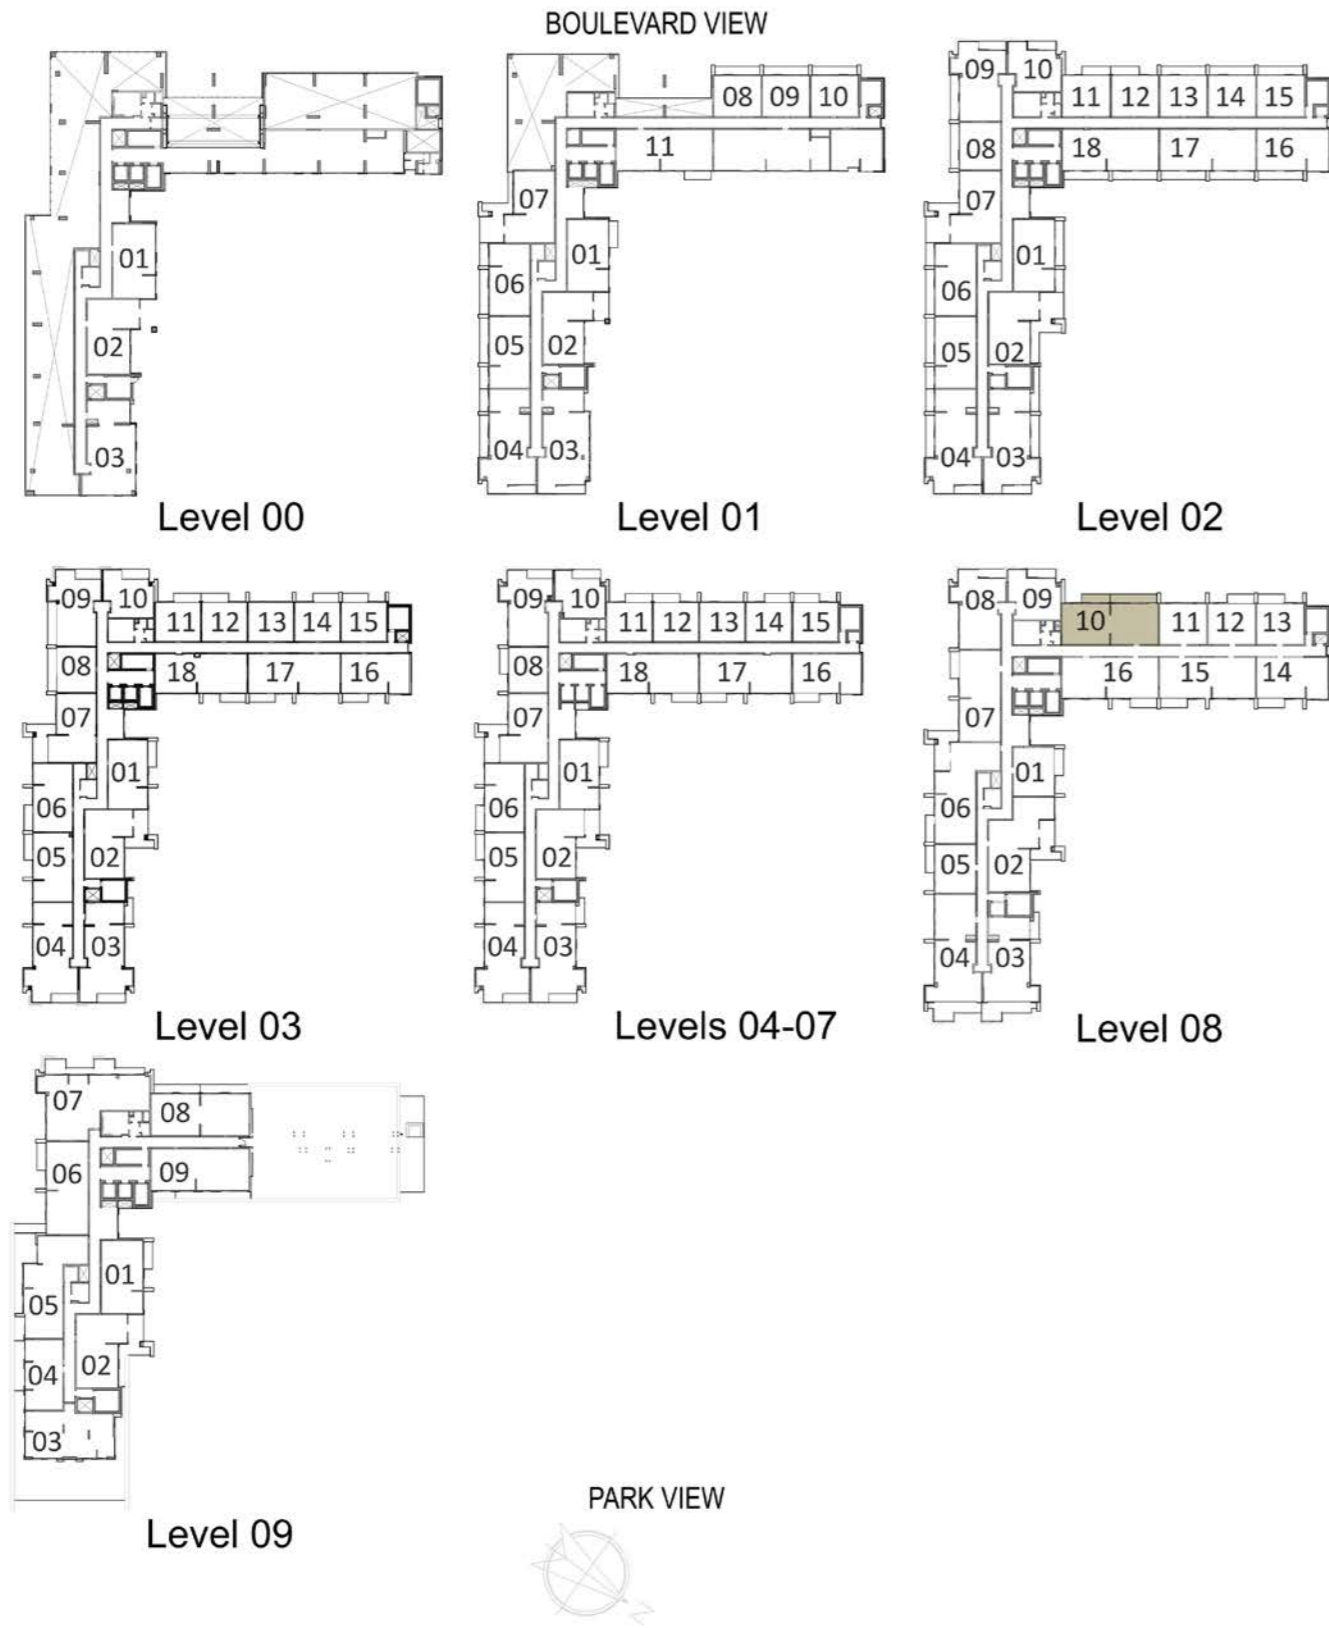

3 BEDROOM - T10

BLOCK A

LEVELS	UNITS
08	A-810

SUITE AREA
1336 Sq.ft. / 124.09 Sq.m.

TERRACE AREA
276 Sq.ft. / 25.64 Sq.m.

TOTAL AREA
1611 Sq.ft. / 149.73 Sq.m.