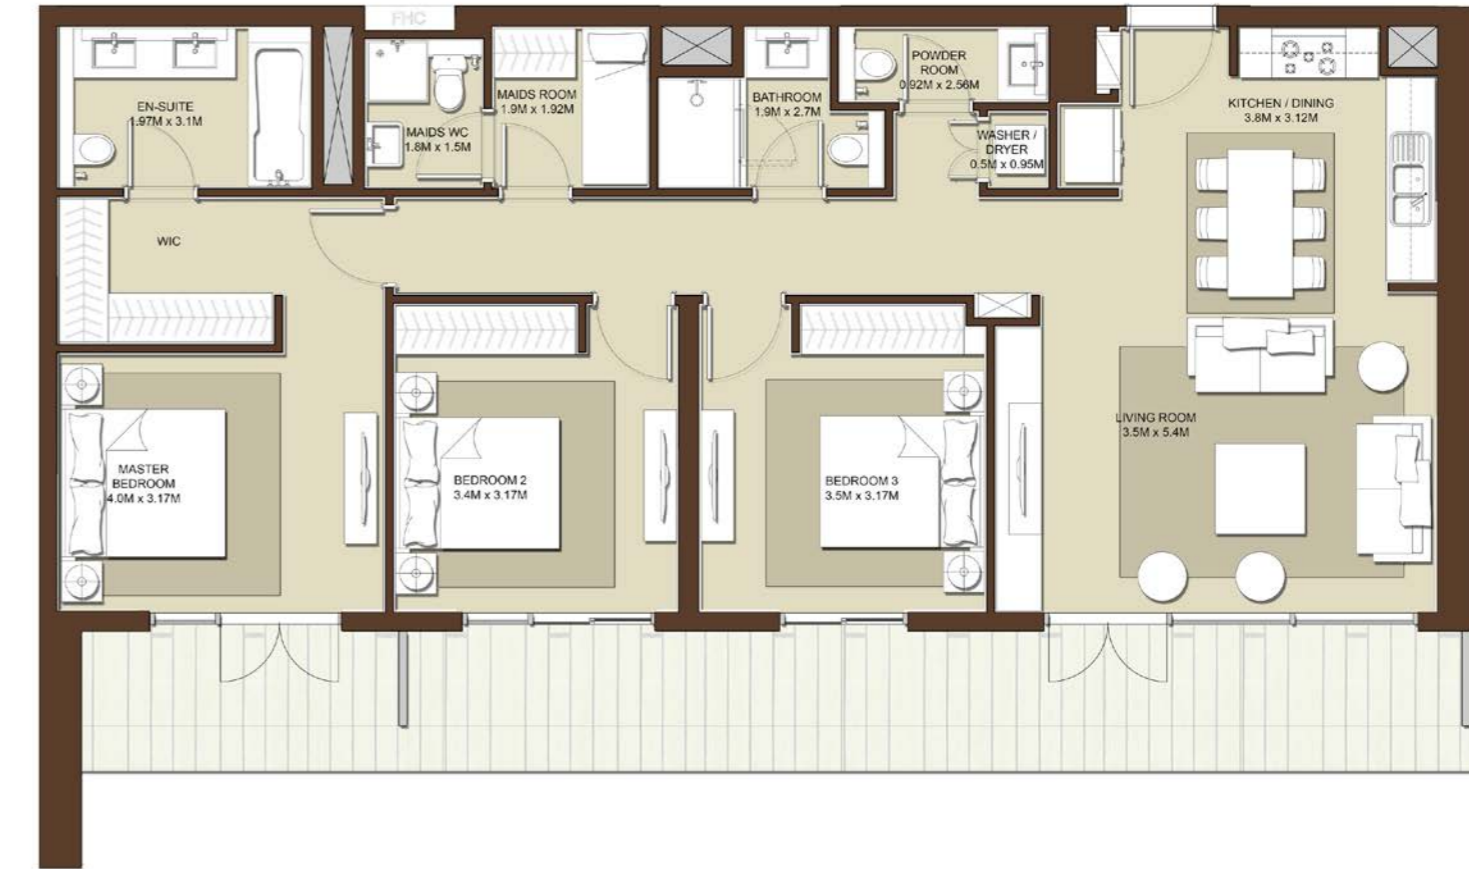

3 BEDROOM - T1B

BLOCK A

LEVELS	UNITS
09	A-909

SUITE AREA
1337 sq.ft. / 124.17 sq.m.

TERRACE AREA
285 sq.ft. / 26.51 sq.m.

TOTAL AREA
1622 sq.ft. / 150.68 sq.m.