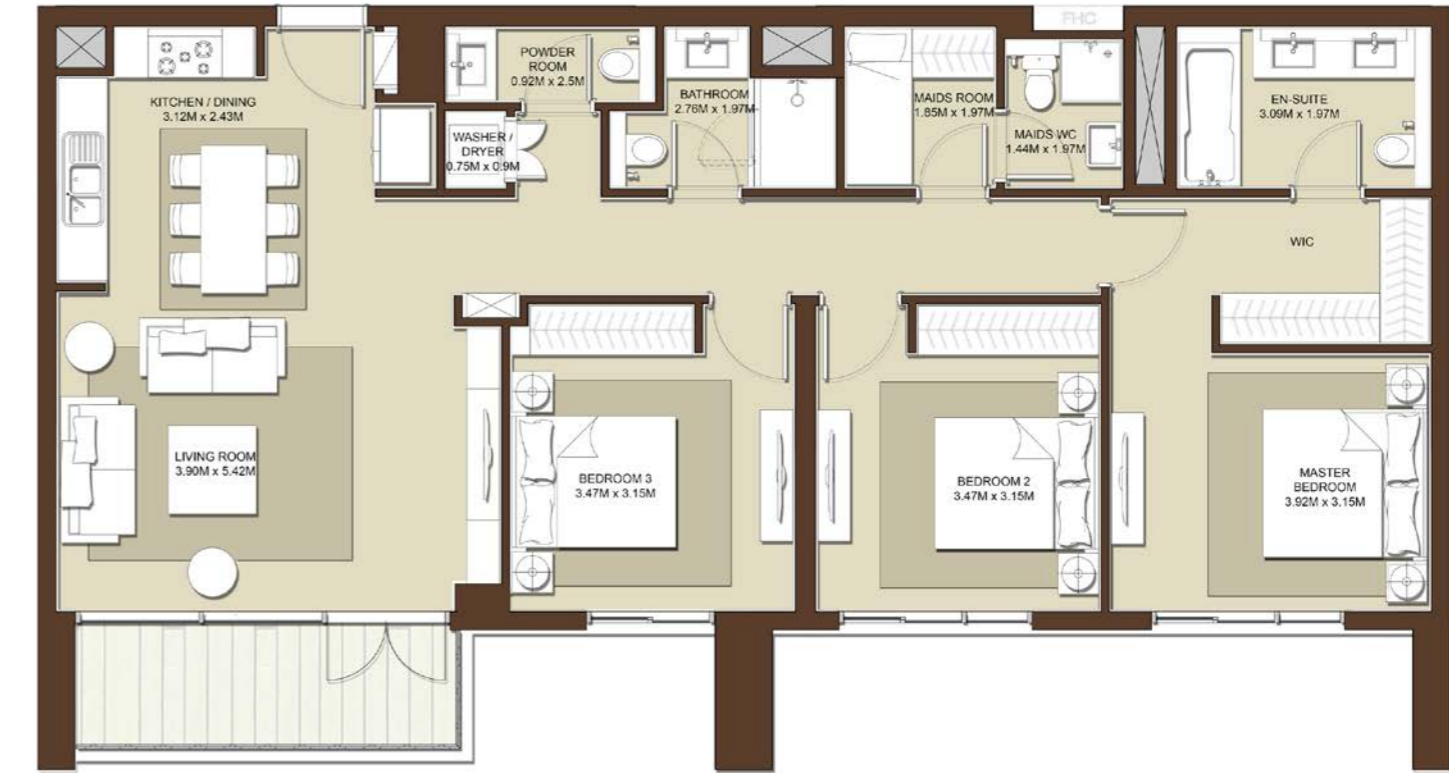

LEVELS	UNITS
01	A-111
03	A-318
04	A-418
05	A-518
06	A-618
07	A-718
08	A-816

SUITE AREA
1335 Sq.ft. / 124.06 Sq.m.

TERRACE AREA
77 Sq.ft. / 7.18 Sq.m.

TOTAL AREA
1413 Sq.ft. / 131.24 Sq.m.

3 BEDROOM - T1

BLOCK A

LEVELS	UNITS
02	A-217, A-218
SUITE AREA 1323 Sq.ft. / 122.95 Sq.m.	
TERRACE AREA 260 Sq.ft. / 24.13 Sq.m.	
TOTAL AREA 1583 Sq.ft. / 147.08 Sq.m.	

3 BEDROOM - T1B

BLOCK A

LEVELS	UNITS
09	A-909

SUITE AREA
1337 sq.ft. / 124.17 sq.m.