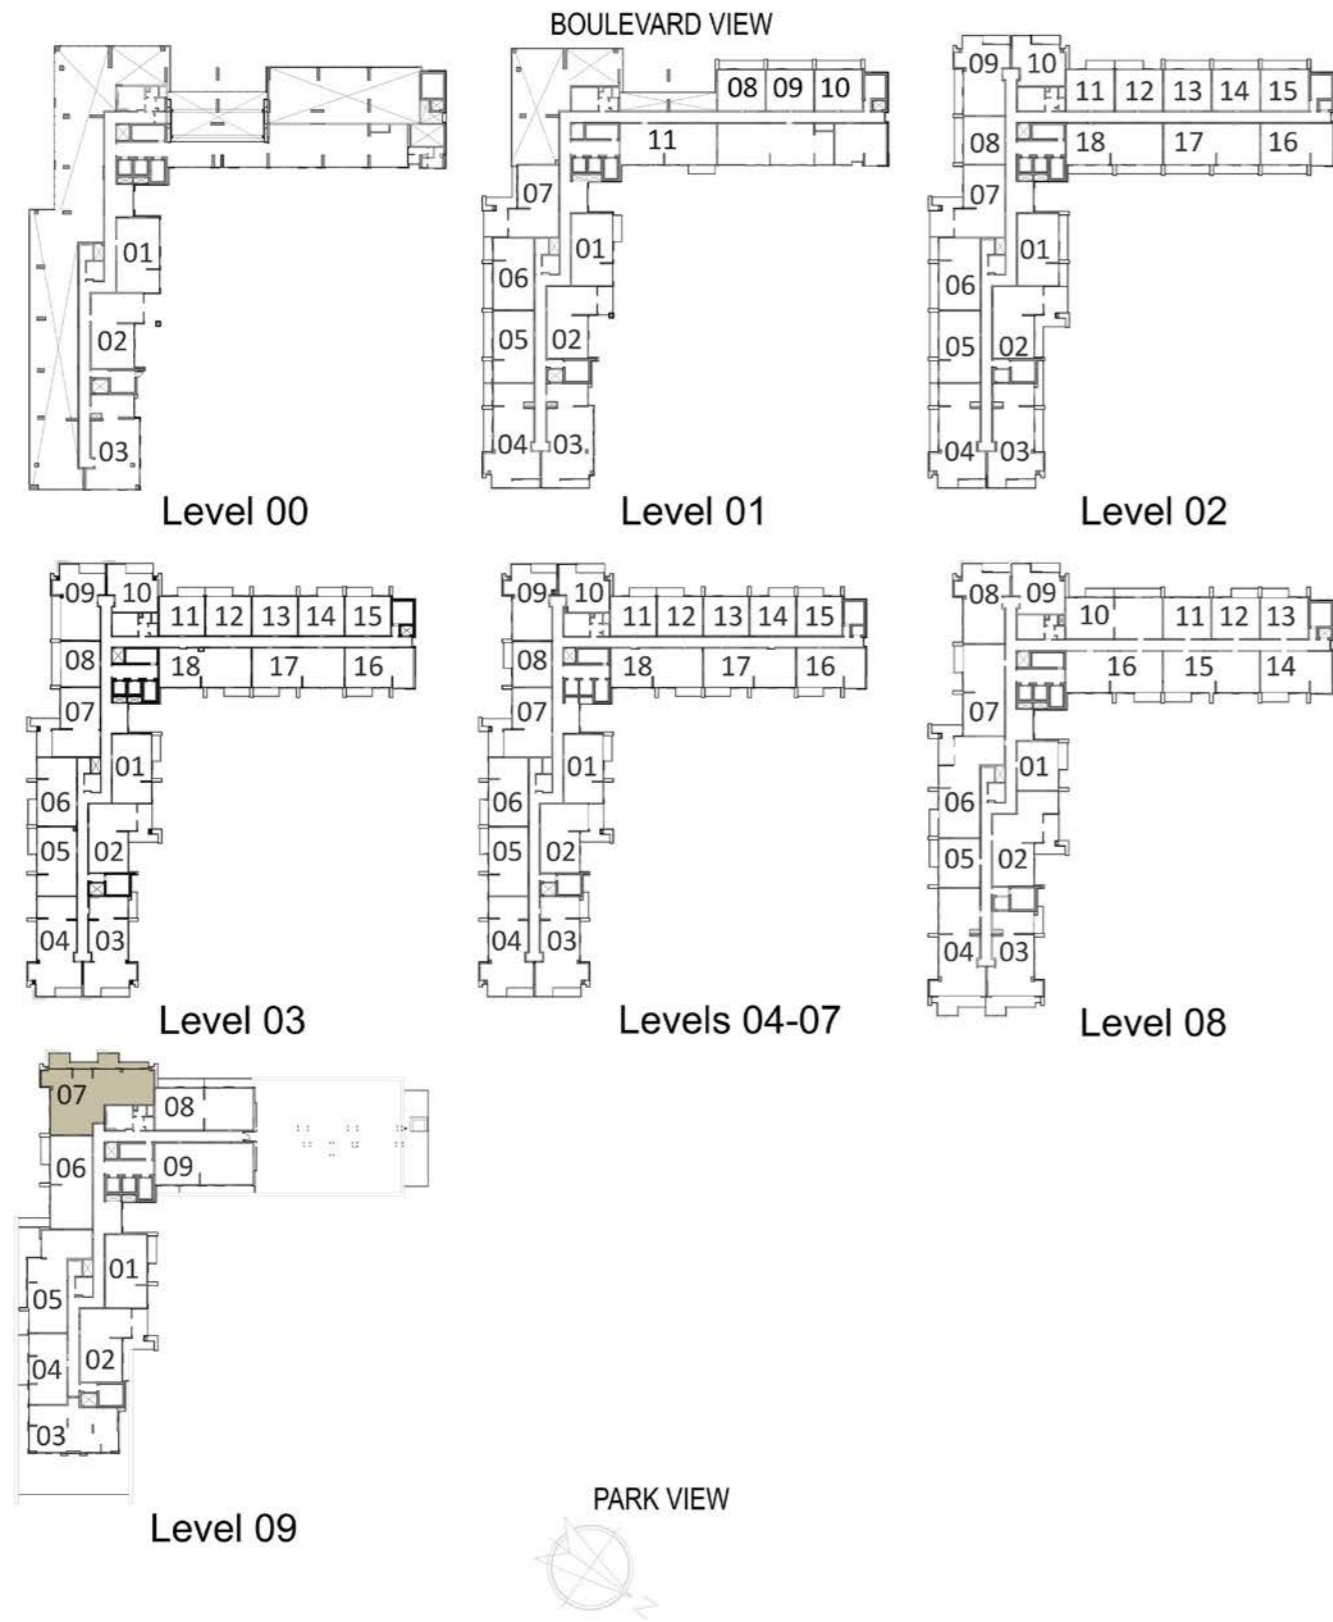

3 BEDROOM - T5

BLOCK A

LEVELS	UNITS
09	A-907

SUITE AREA
1695 Sq.ft. / 157.52 Sq.m.

TERRACE AREA
330 Sq.ft. / 30.62 Sq.m.

TOTAL AREA
2025 Sq.ft. / 188.14 Sq.m.