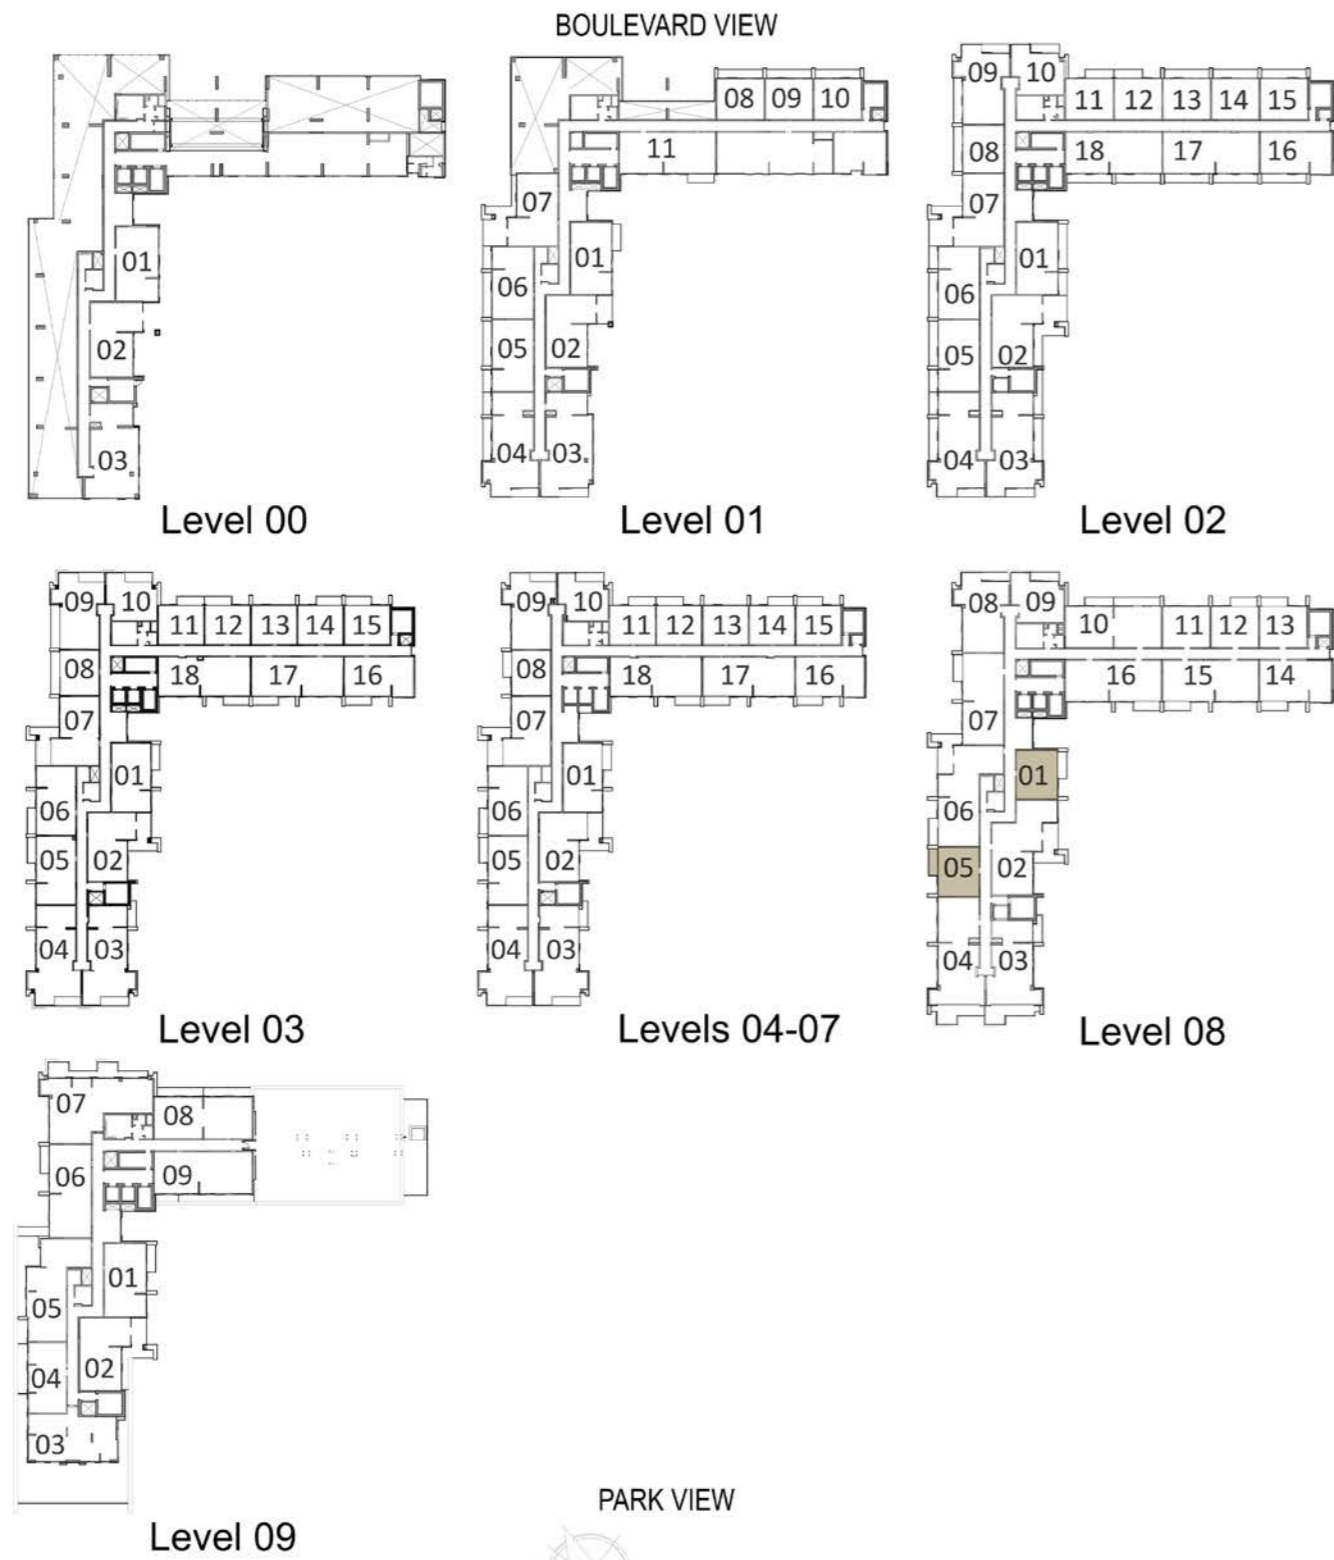

SUITE AREA
738 Sq.ft. / 68.64 Sq.m.

TERRACE AREA
87 Sq.ft. / 8.09 Sq.m.

TOTAL AREA
825 Sq.ft. / 76.73 Sq.m.

1 BEDROOM - T4

BLOCK A

LEVELS	UNITS
08	A-801, A-805

SUITE AREA
682 Sq.ft. / 63.43 Sq.m.

TERRACE AREA
77 Sq.ft. / 7.18 Sq.m.

TOTAL AREA
760 Sq.ft. / 70.61 Sq.m.

2 BEDROOM - T1	
BLOCK A	
LEVELS	UNITS
01	A-101
03	A-301, A-305, A-306 A-316
04	A-401, A-405, A-406 A-416
05	A-501, A-505, A-506 A-516
06	A-601, A-605, A-606 A-616
07	A-701, A-705, A-706 A-716
08	A-814
09	A-901
SUITE AREA 995 Sq.ft. / 92.5 Sq.m.	
TERRACE AREA 77 Sq.ft. / 7.18 Sq.m.	
TOTAL AREA 1072 Sq.ft. / 99.68 Sq.m.	