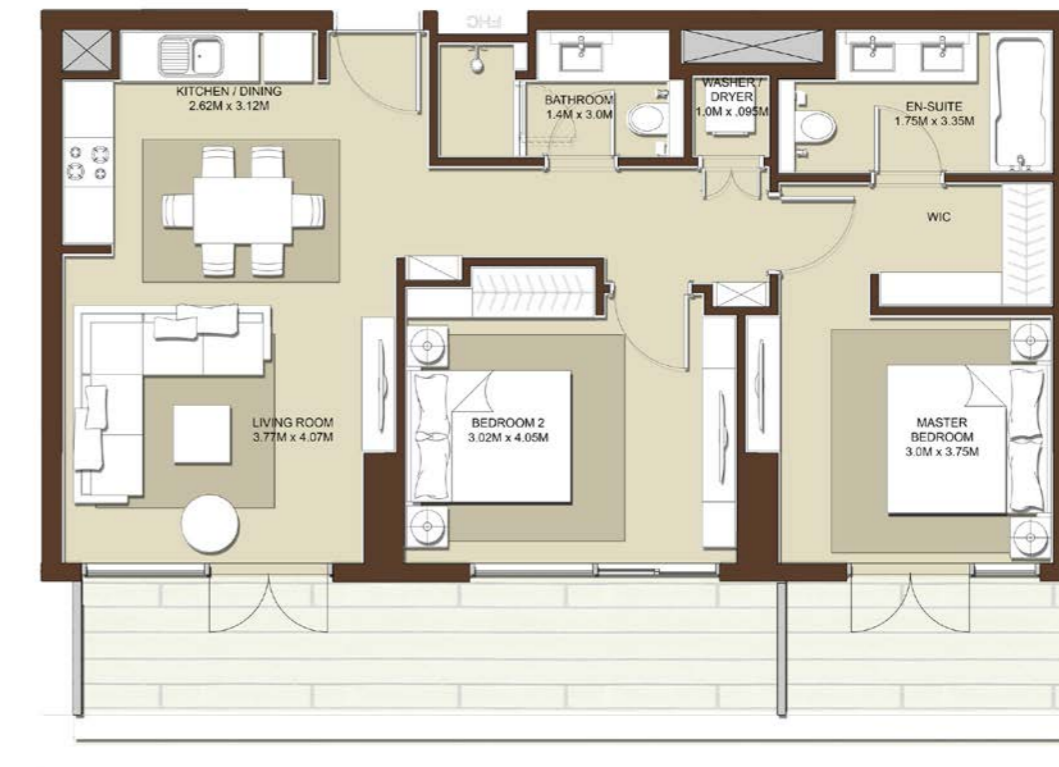

2 BEDROOM - T1B

BLOCK A

LEVELS	UNITS
09	A-904

SUITE AREA
878 Sq.ft. / 81.58 Sq.m.

TERRACE AREA
271 Sq.ft. / 25.14 Sq.m.

TOTAL AREA
1149 Sq.ft. / 106.72 Sq.m.